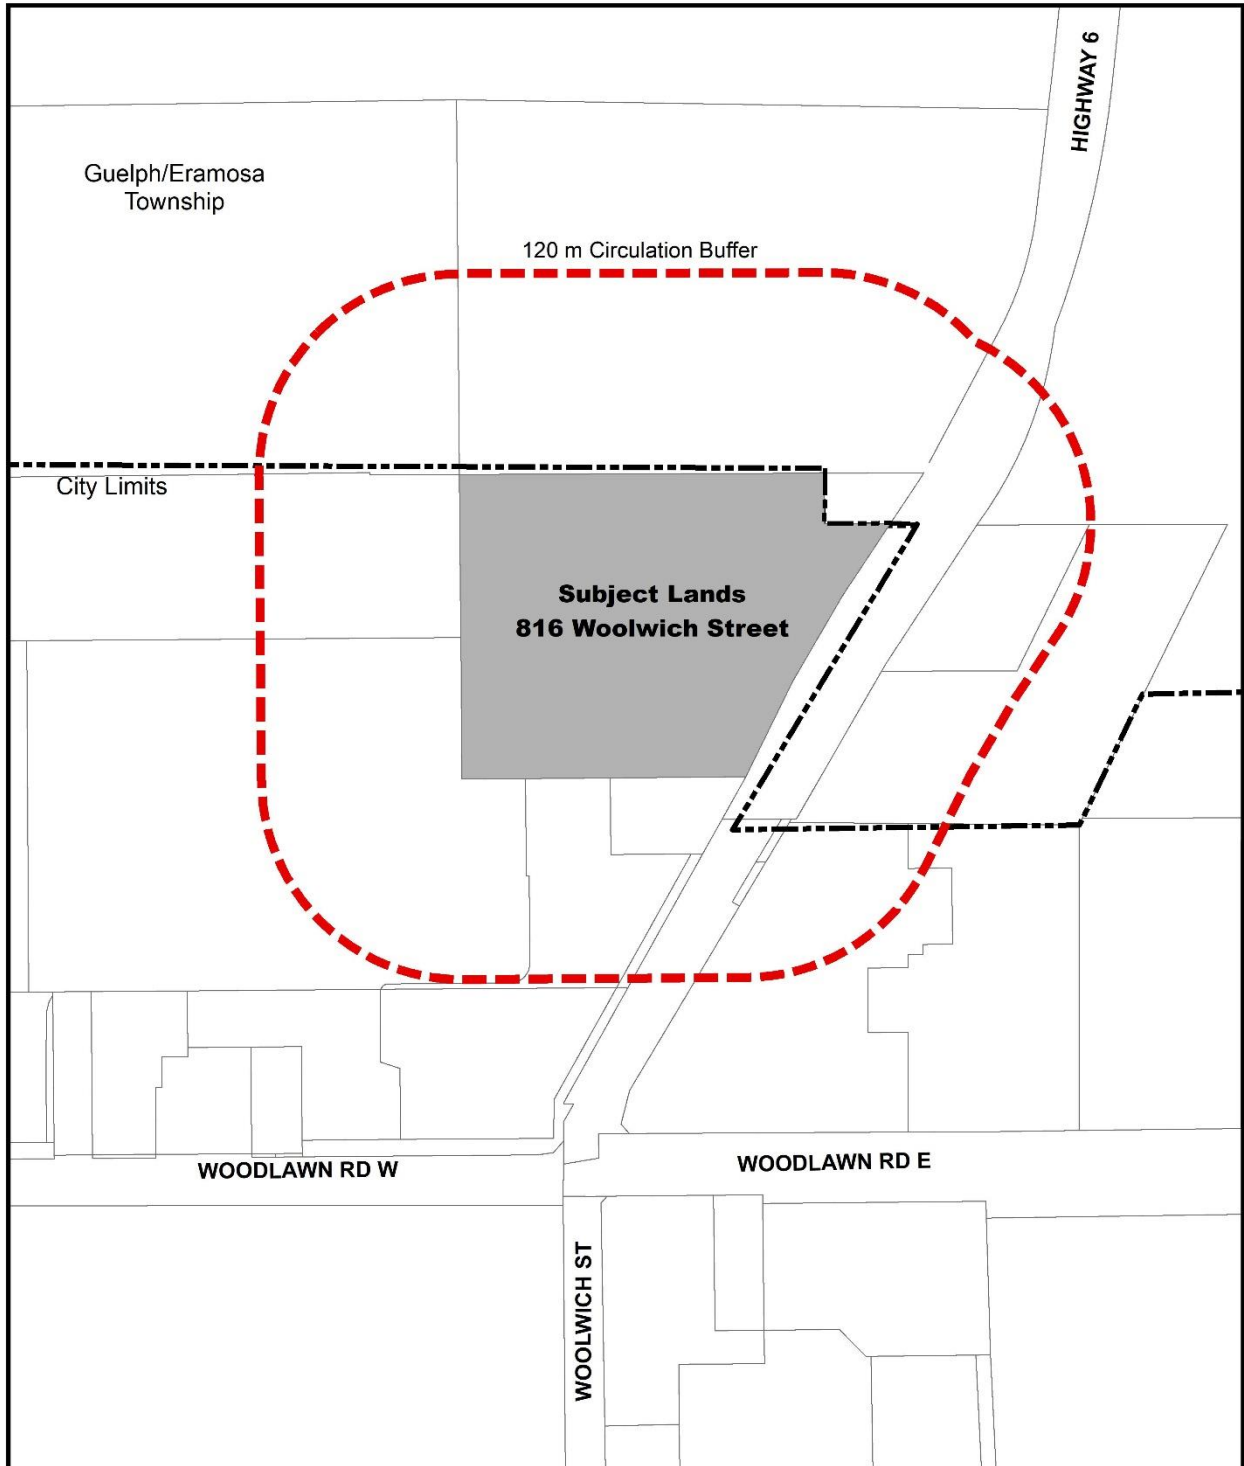

Attachment-1 Location Map and 120m Circulation

LOCATION MAP & 120m CIRCULATION 816 WOOLWICH STREET

Produced by the City of Guelph
Planning, Urban Design and Building Services - Development Planning
February 2019