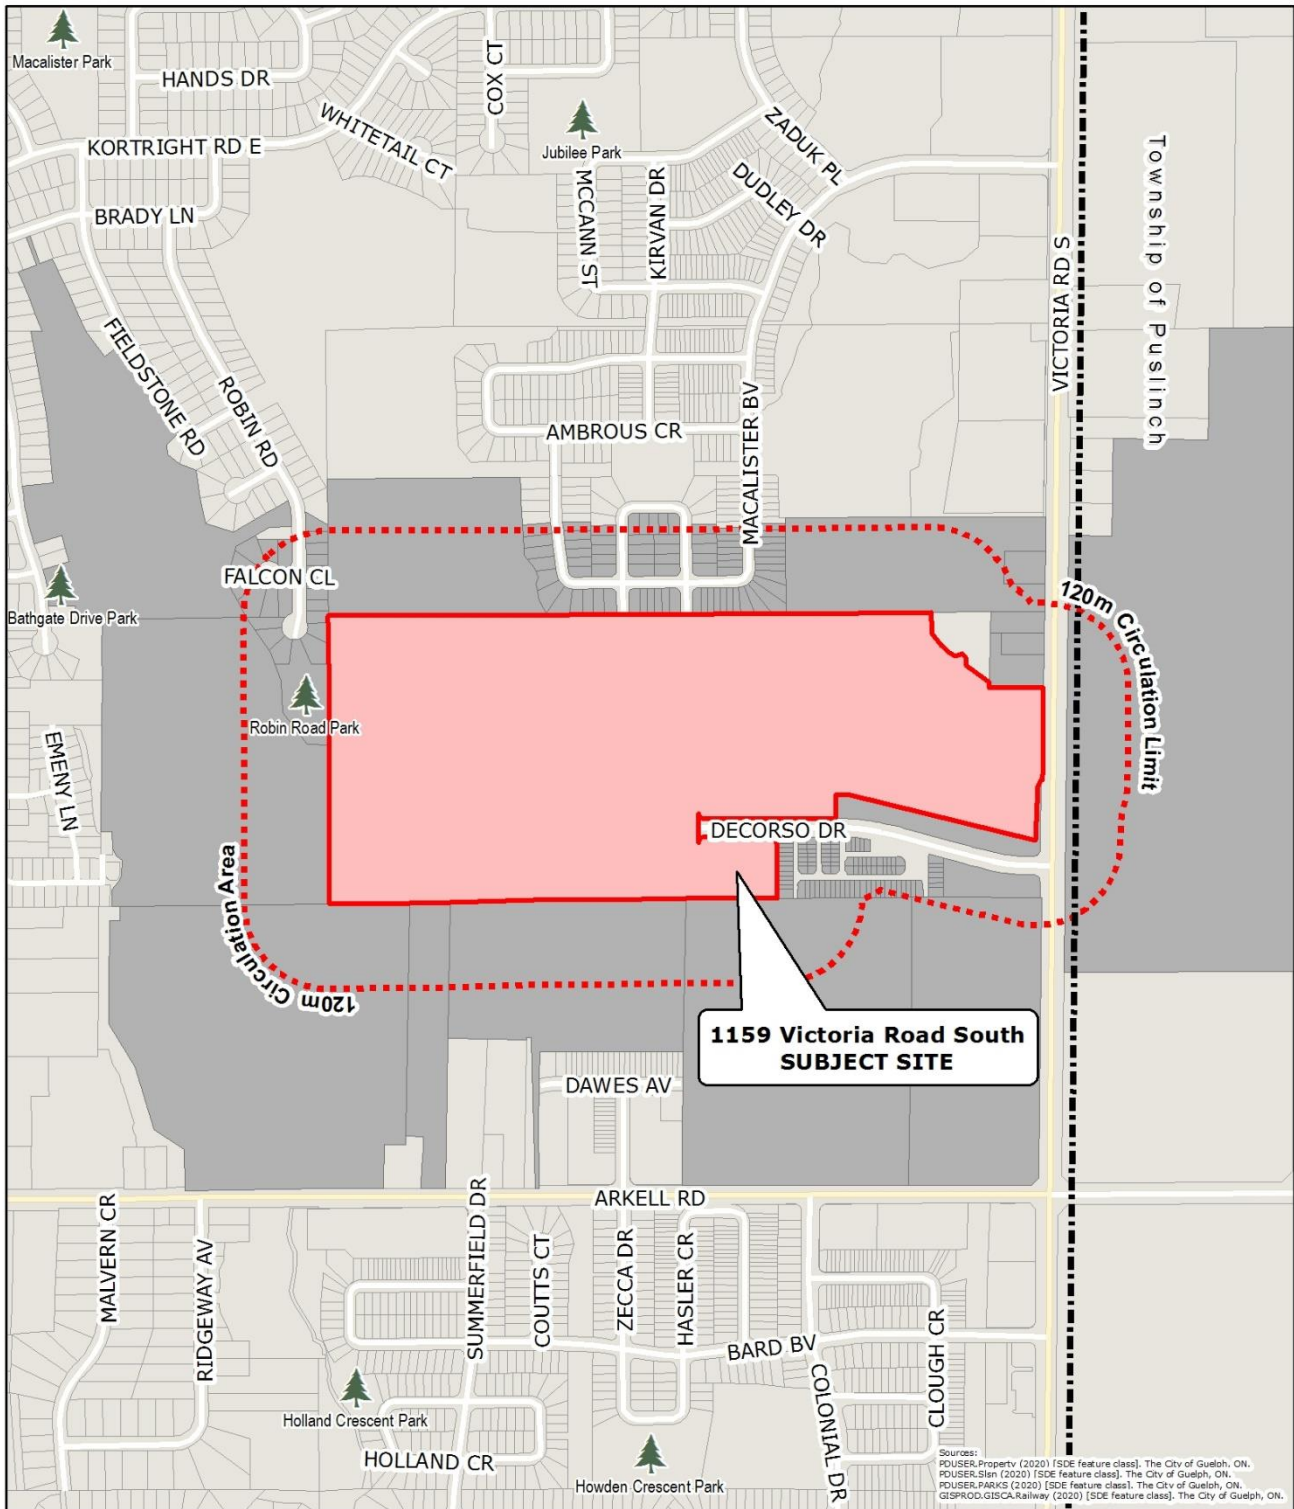

# Attachment-1 Location Map and 120m Circulation

0 2550 100 150 200 250 300 350 400 m

Produced by the City of Guelph  
Planning and Building Services - Development Planning  
July 2020

## LOCATION MAP and CIRCULATION AREA

### 1159 Victoria Road South