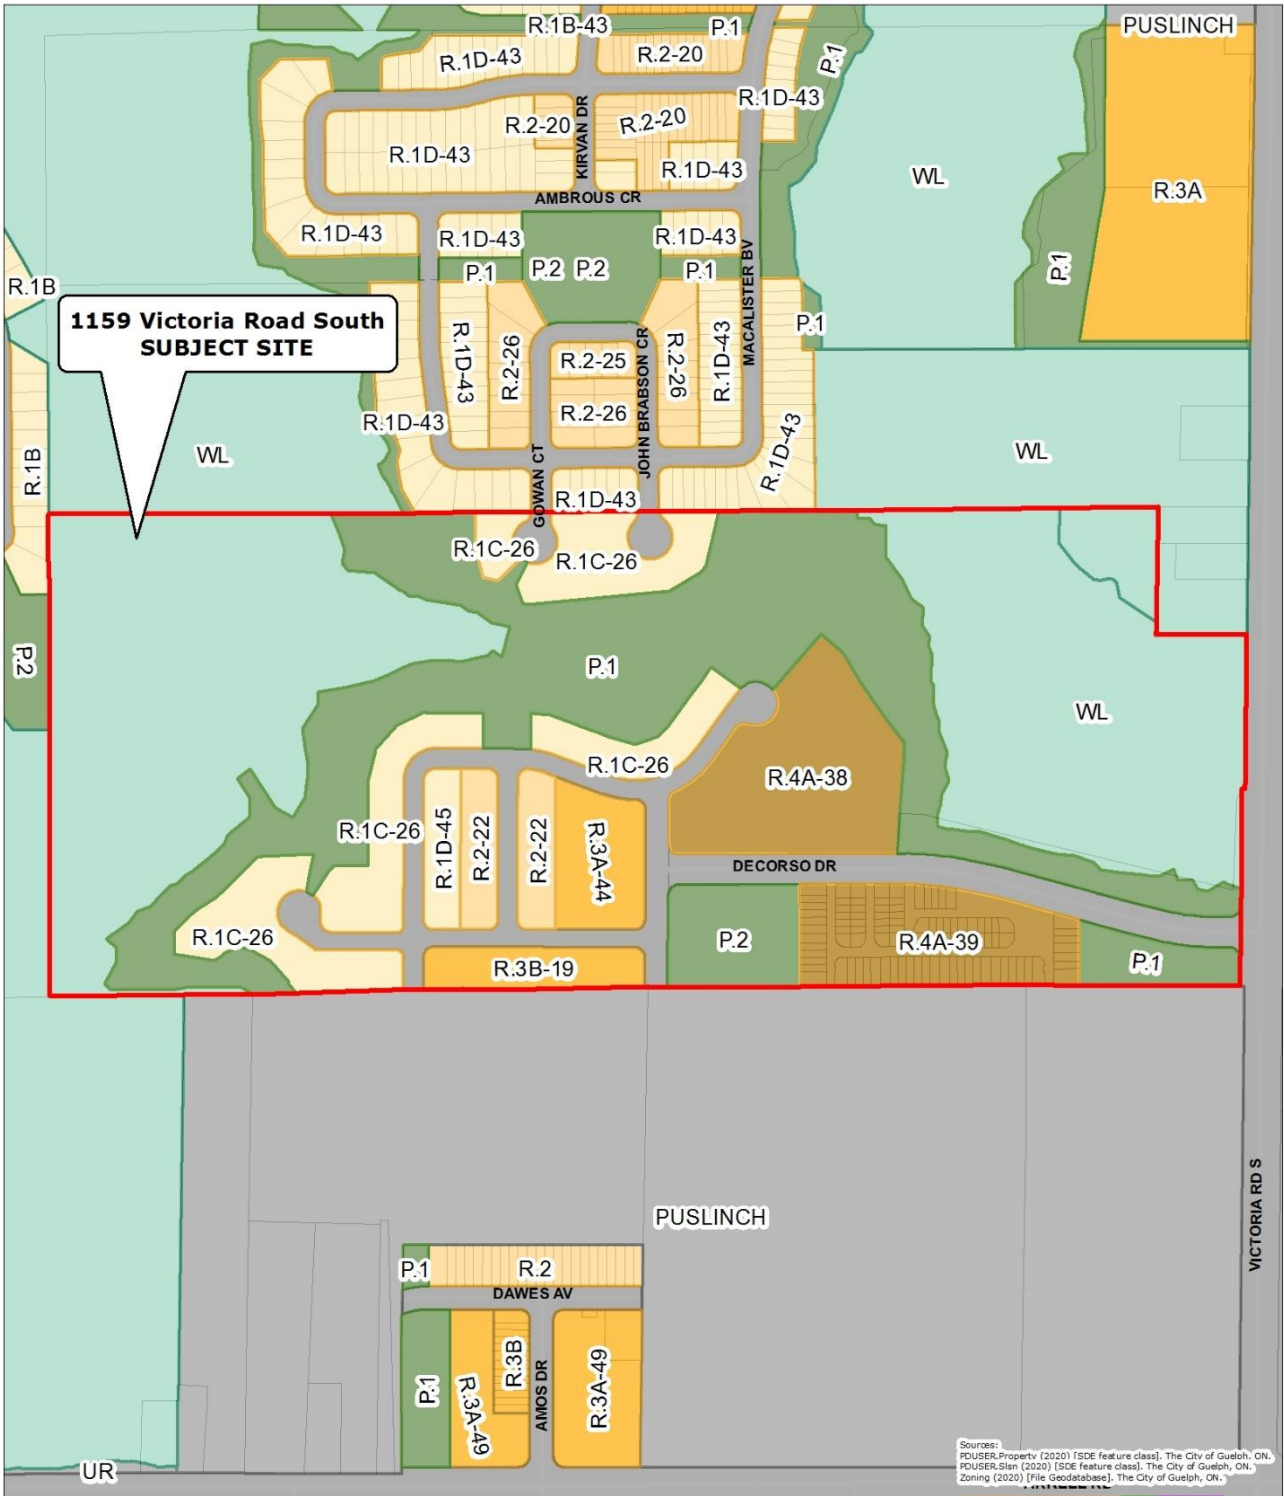

Attachment-5 Existing Zoning

**Existing Zoning
1159 Victoria Road South**