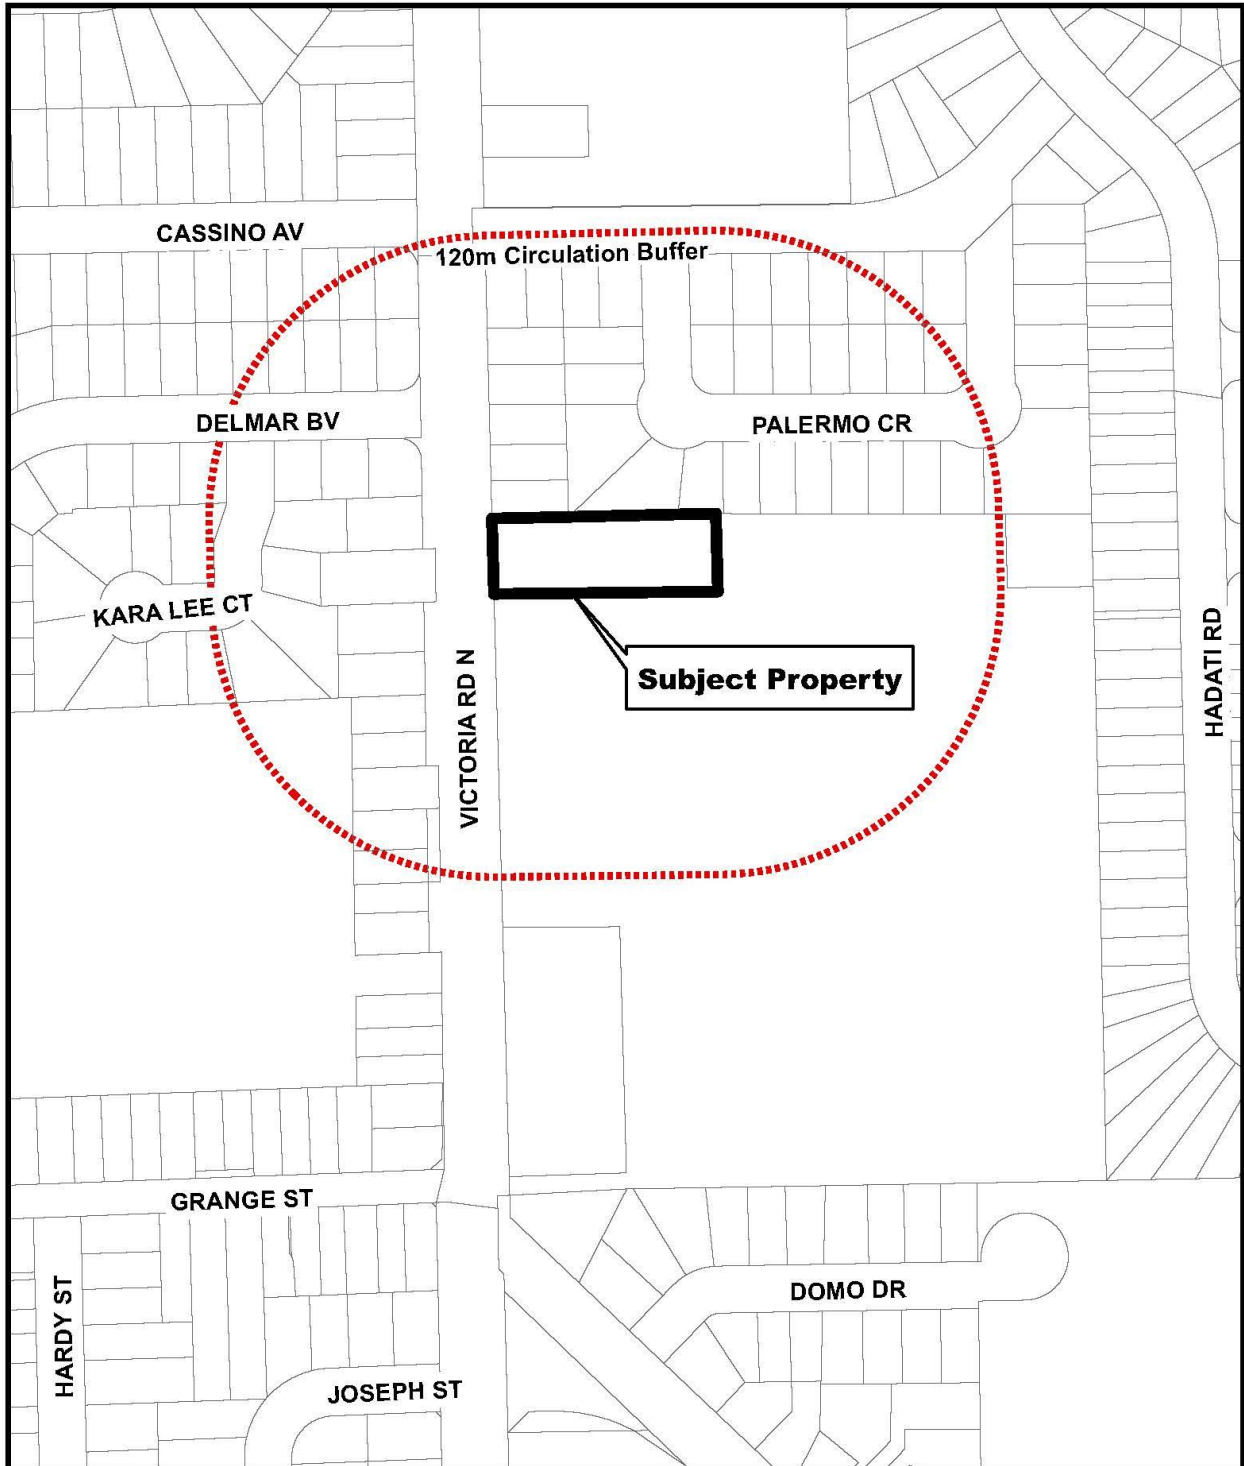

Attachment-1 Location Map and 120m Circulation

LOCATION & 120m CIRCULATION MAP 77 Victoria Road N.

Parcel fabric source: City of Gueph.
This is not a survey