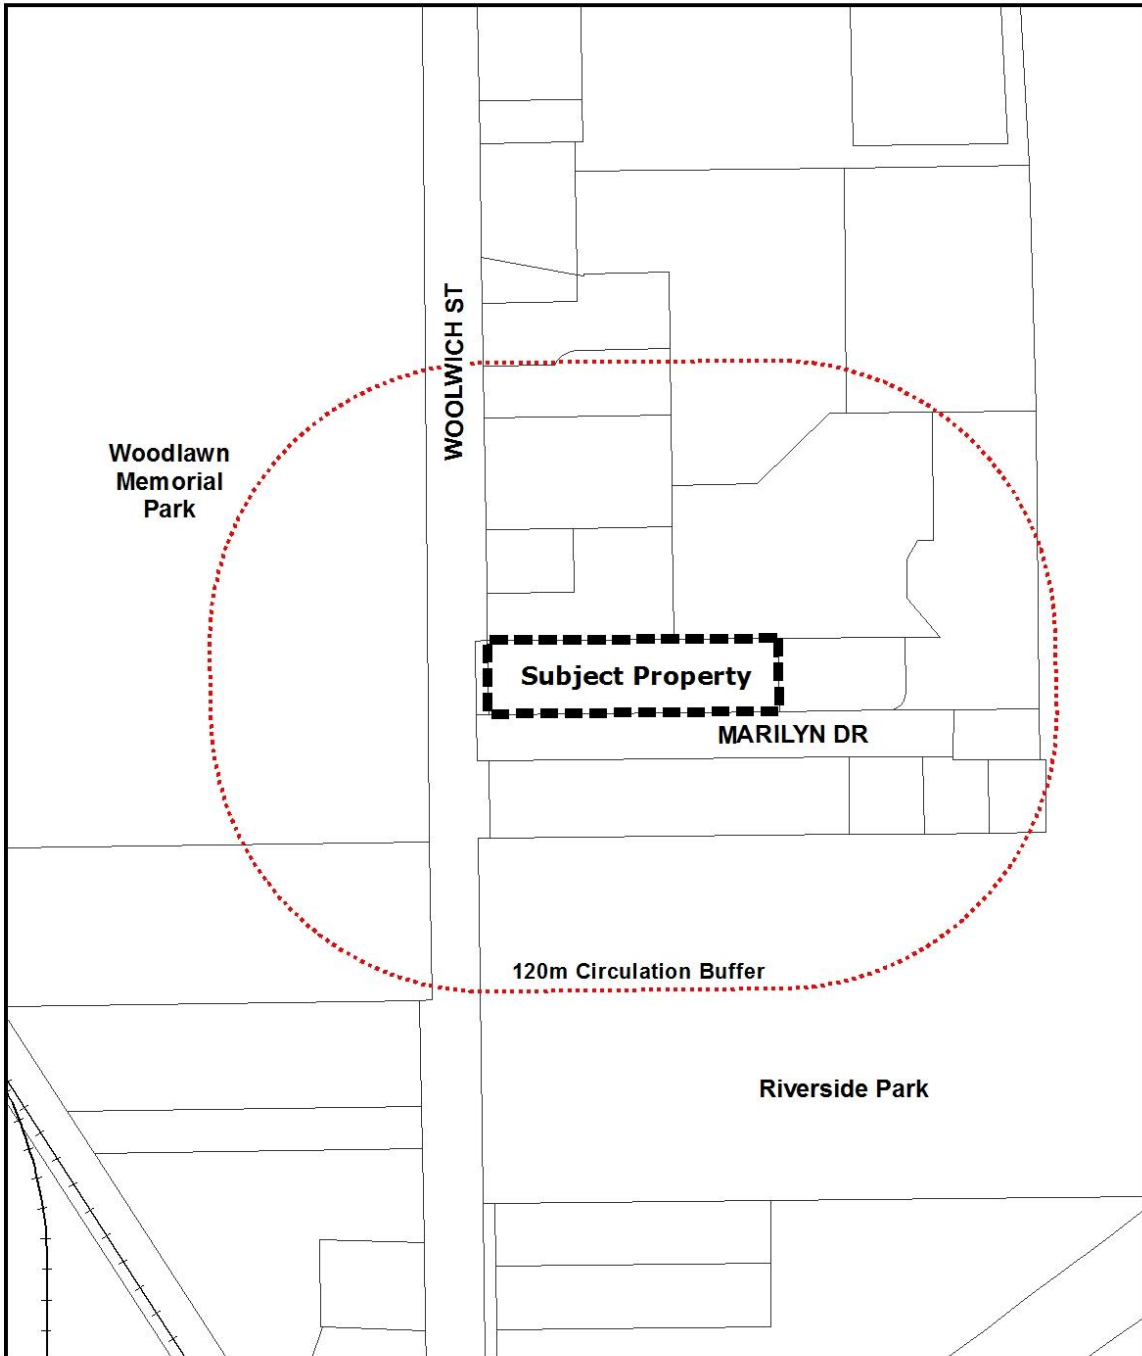

# Attachment-1 Location Map

  
N.T.S.

**Location Map and 120 metre Circulation  
721 Woolwich Street**

Parcel fabric source: City of Gueph.  
This is not a survey

Produced by the City of Guelp  
Planning and Building Services  
December 2020