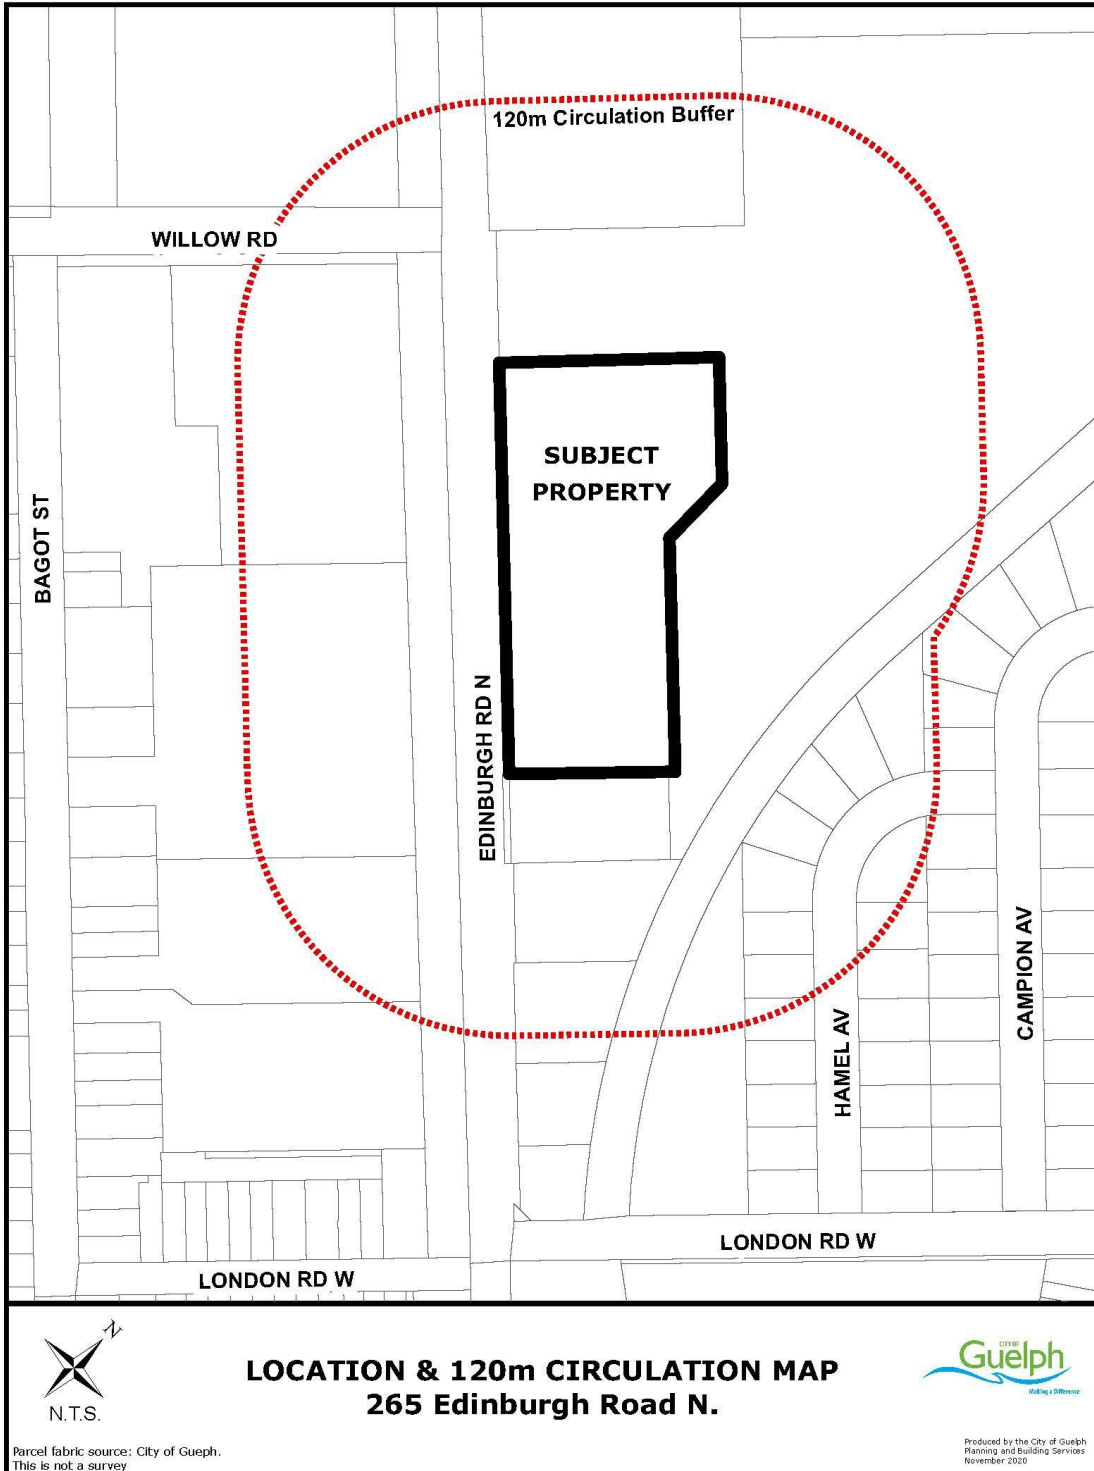

Attachment 1 – Location Map and 120 m Circulation

LOCATION & 120m CIRCULATION MAP
265 Edinburgh Road N.

Parcel fabric source: City of Guelph.
This is not a survey.