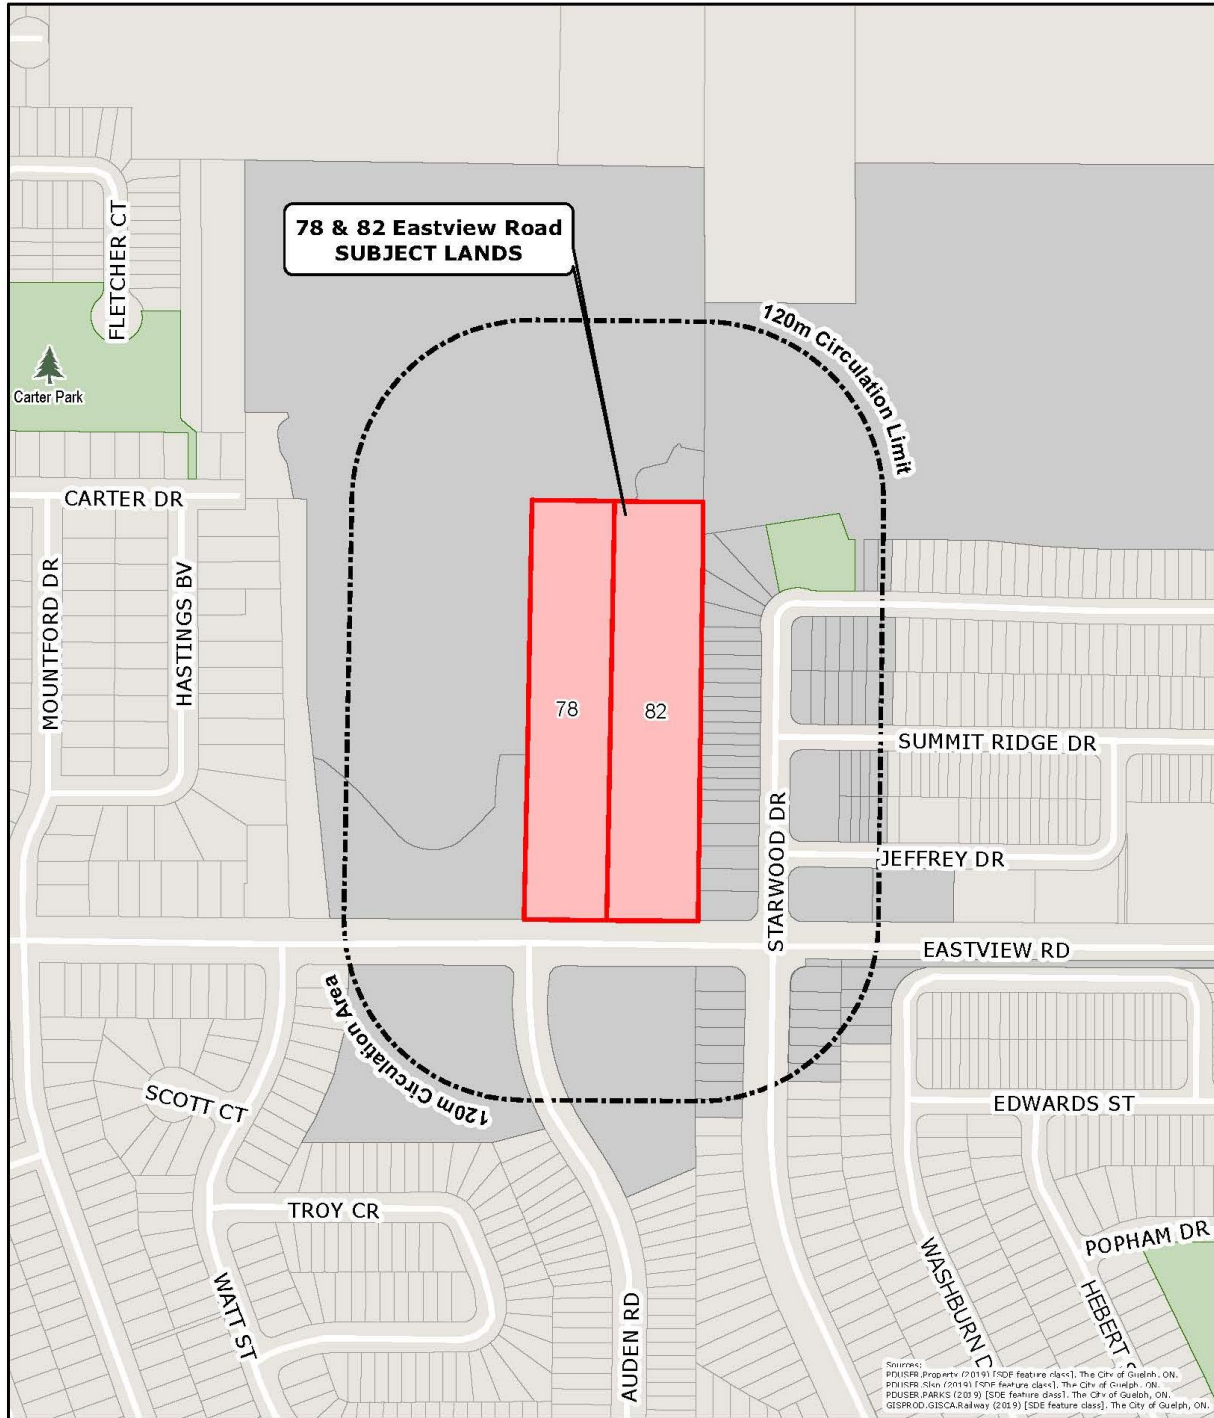

Attachment 1 – Location Map and 120 m Circulation

LOCATION MAP and CIRCULATION AREA 78 & 82 Eastview Road