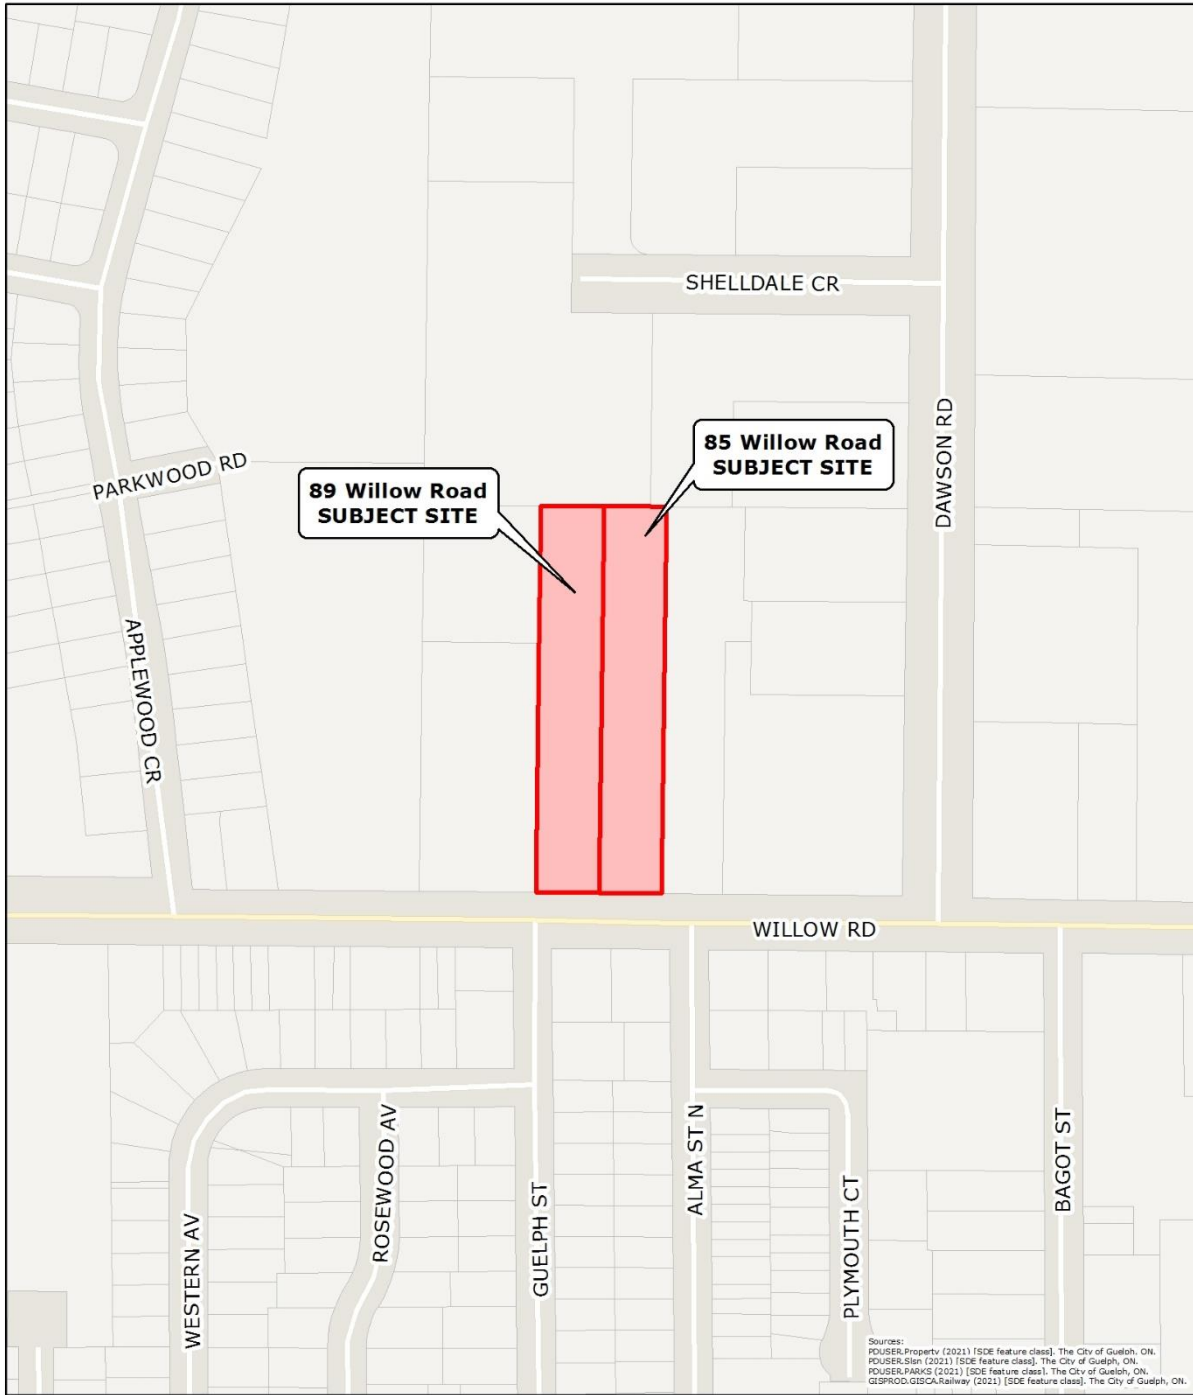

Attachment-1 Location Map

LOCATION MAP 85 and 89 Willow Road