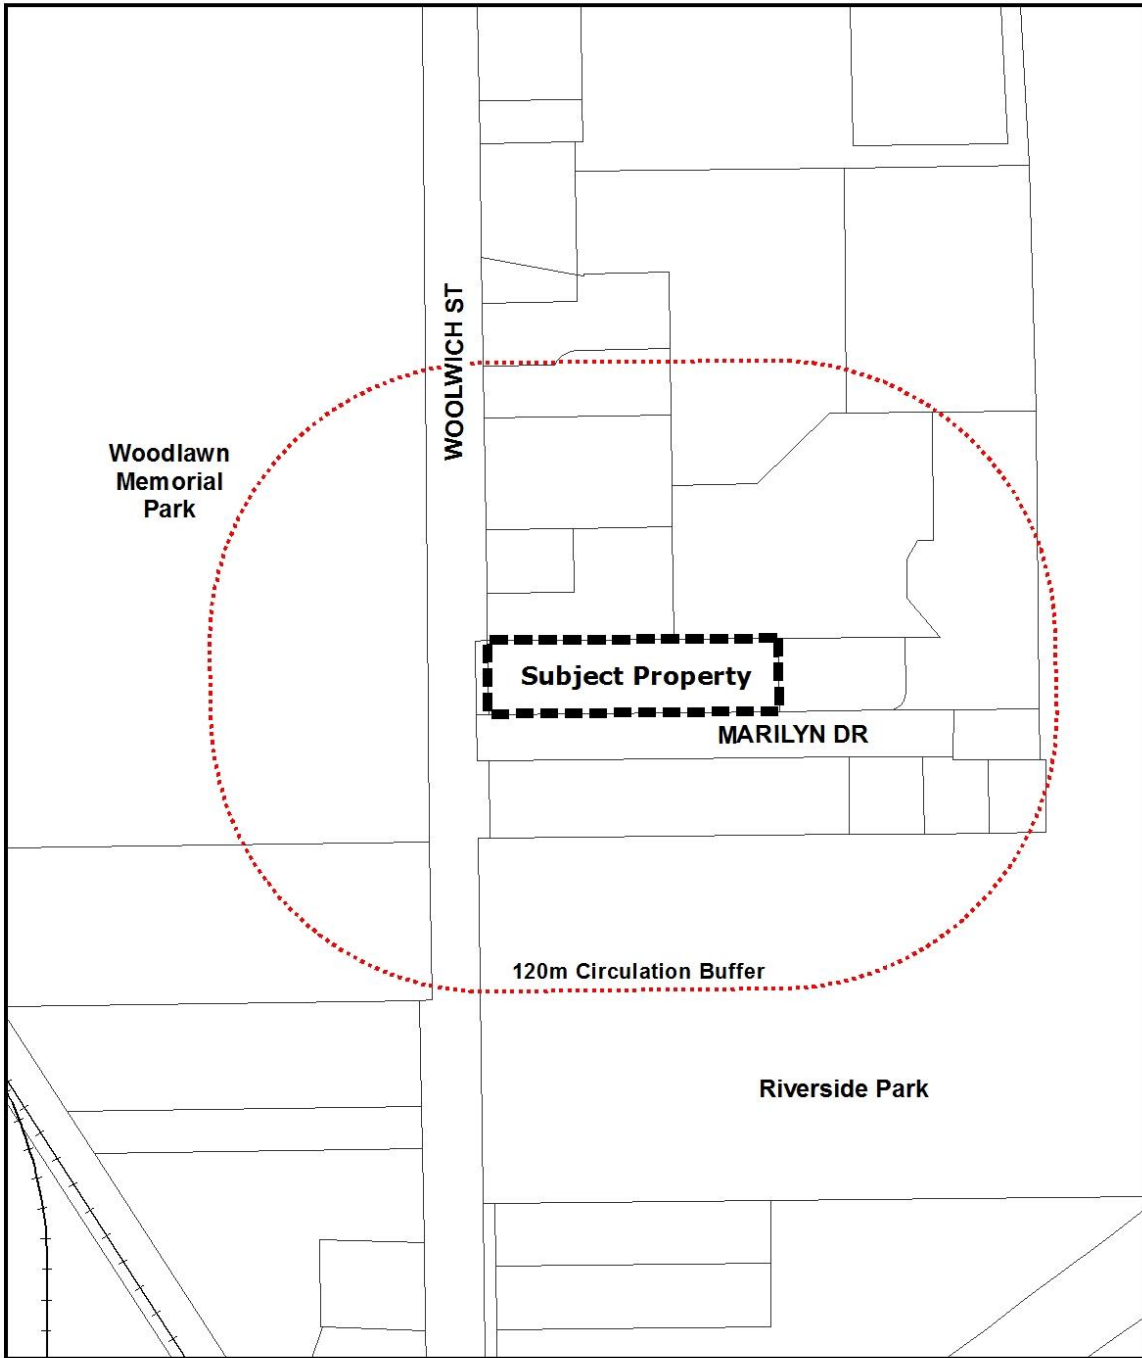

Attachment-1 Location Map

N.T.S.

**Location Map and 120 metre Circulation
721 Woolwich Street**

Parcel fabric source: City of Gueph.
This is not a survey

Produced by the City of Guëlph
Planning and Building Services
December 2020

Attachment-1 continued Aerial Photograph

Parcel fabric source: City of Gueph.
This is not a survey

**2020 Aerial Photograph
721 Woolwich Street**

Produced by the City of Gueph
Planning and Building Services
December 2020