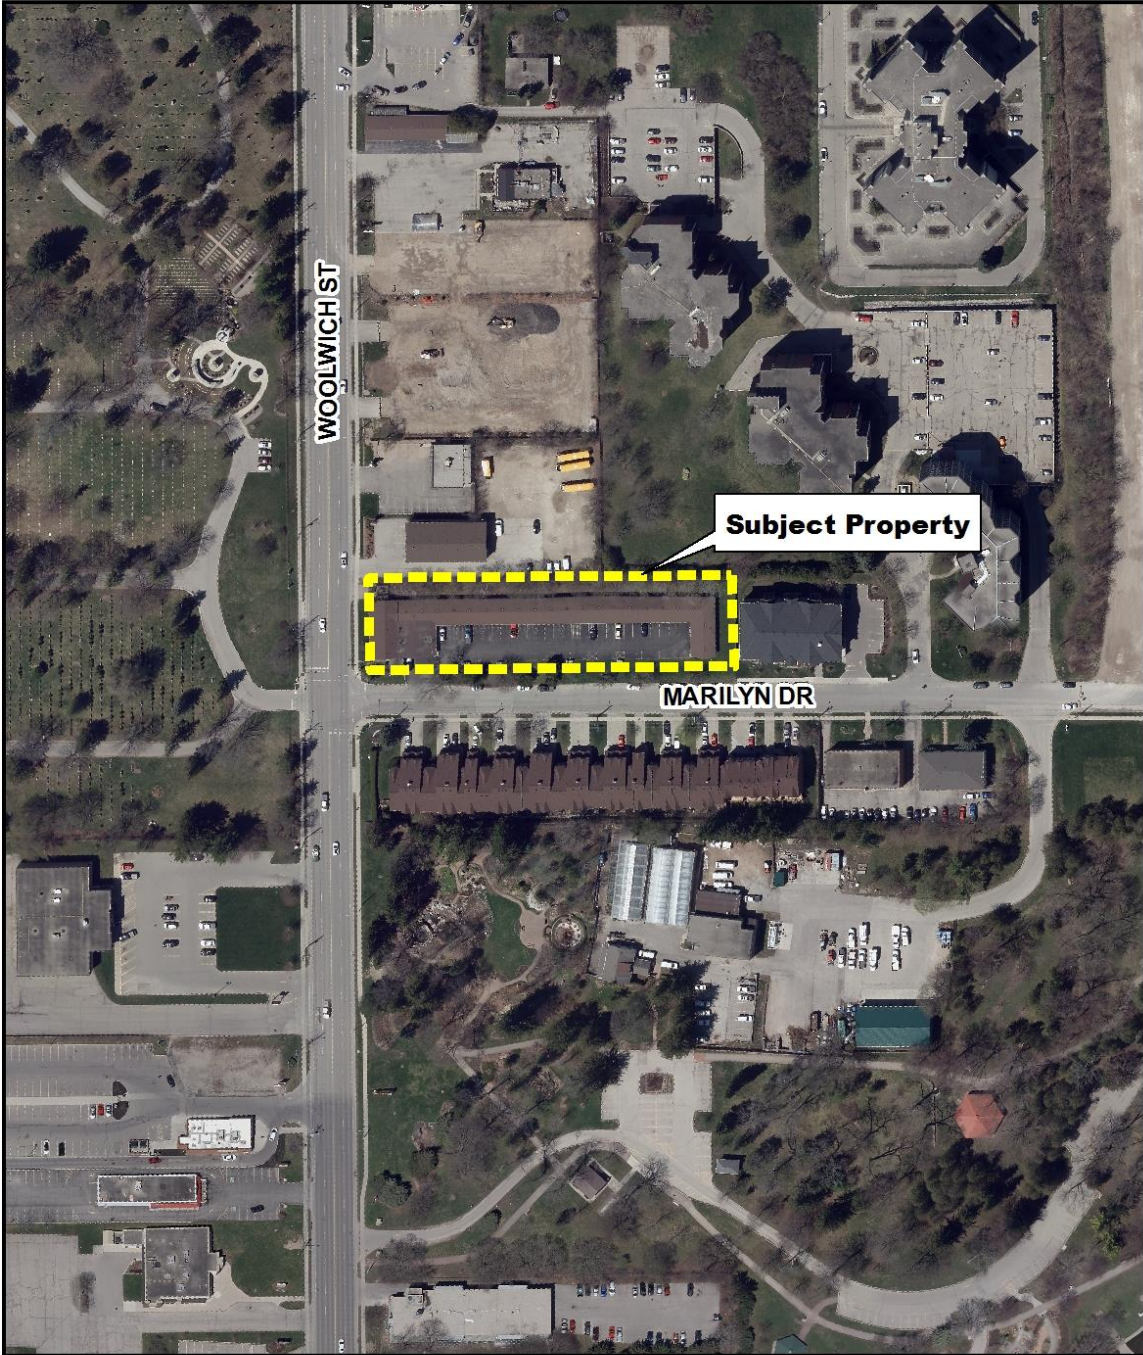

Attachment-1 continued Aerial Photograph

Parcel fabric source: City of Gueph.
This is not a survey

**2020 Aerial Photograph
721 Woolwich Street**