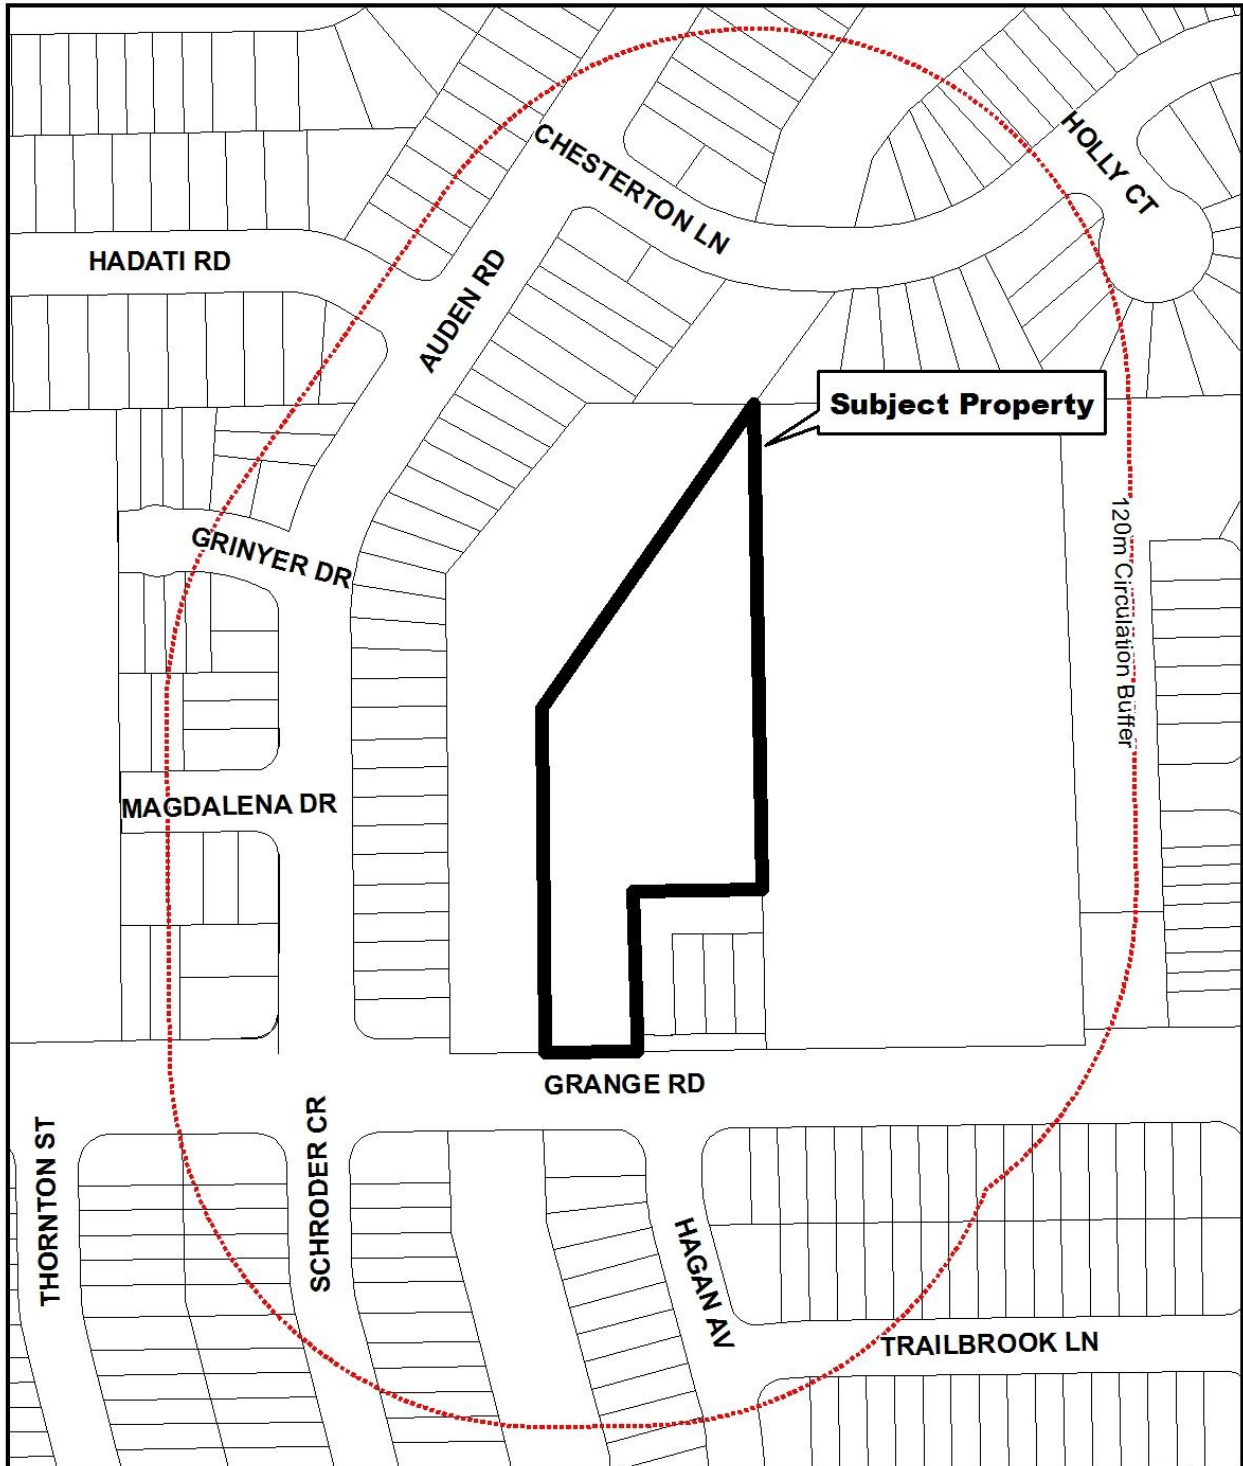

Attachment-1 Location Map and 120m Circulation

N.T.S.

LOCATION & 120m CIRCULATION BUFFER 300 Grange Road