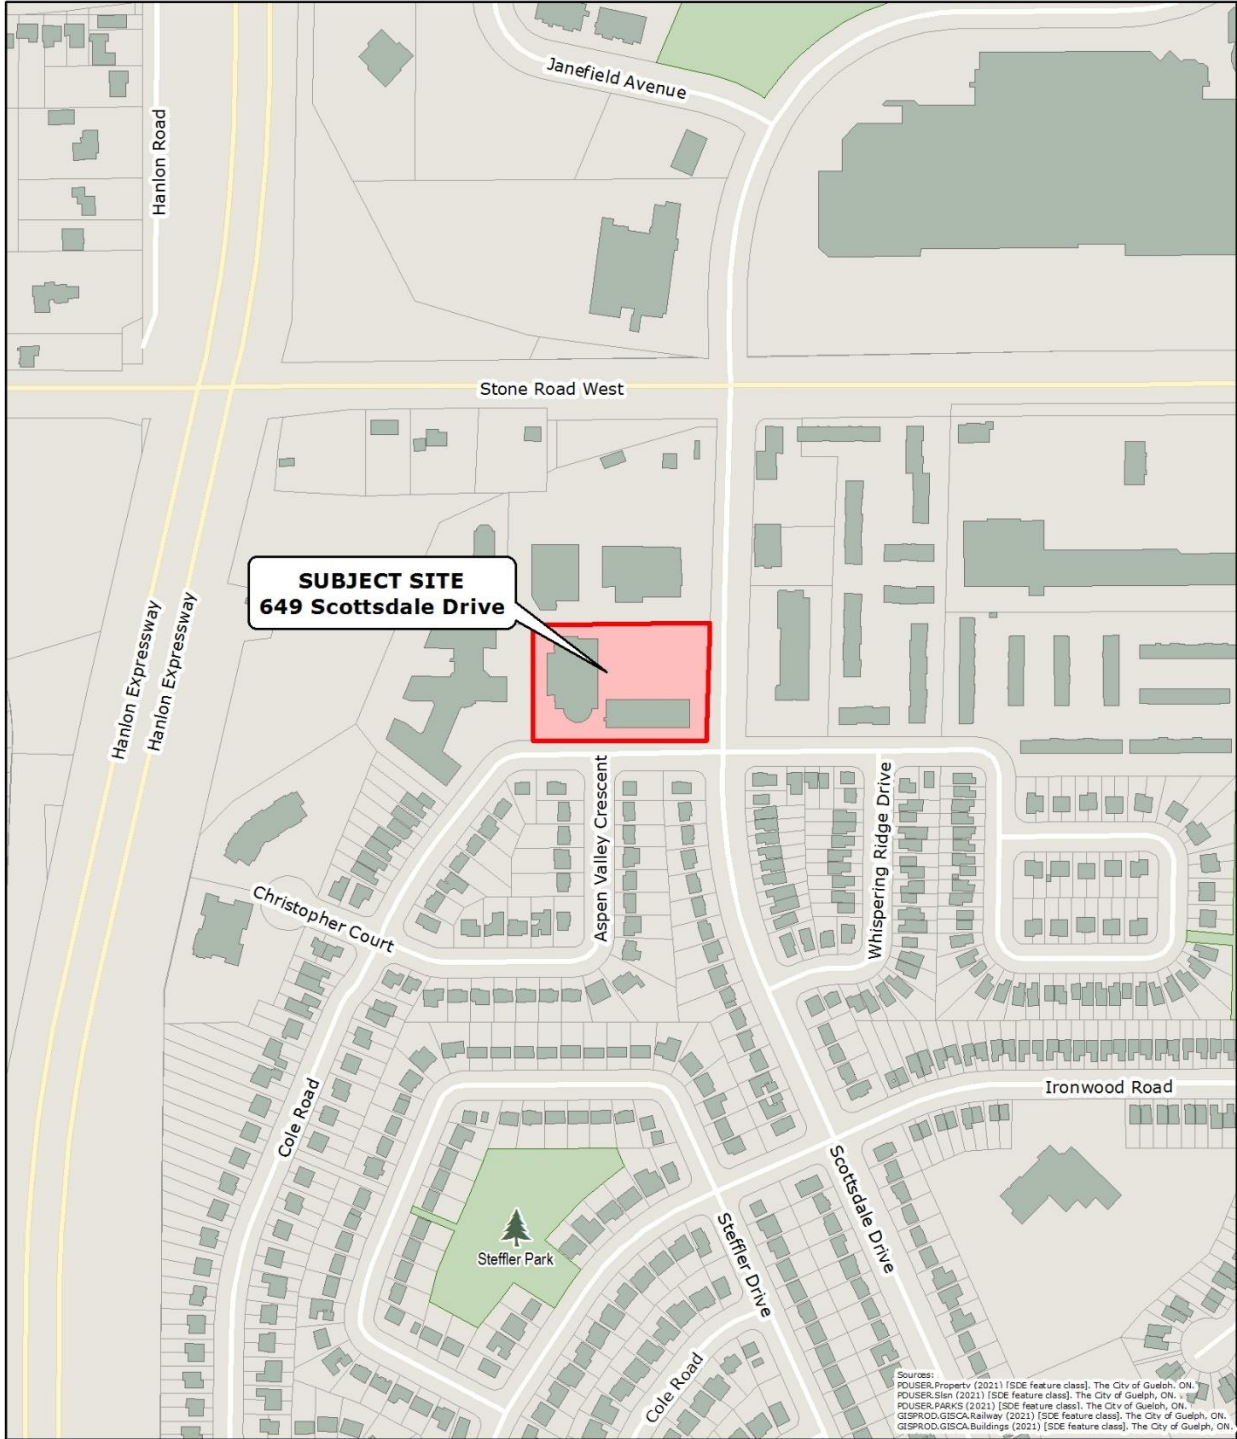

Attachment-1 Location Map of Subject Site

0 25 50 100 150 m

Produced by the City of Guelph
Planning and Building Services - Development Planning
June 2021

**LOCATION MAP
649 Scottsdale Drive**

CITY OF Guelph
Making a Difference