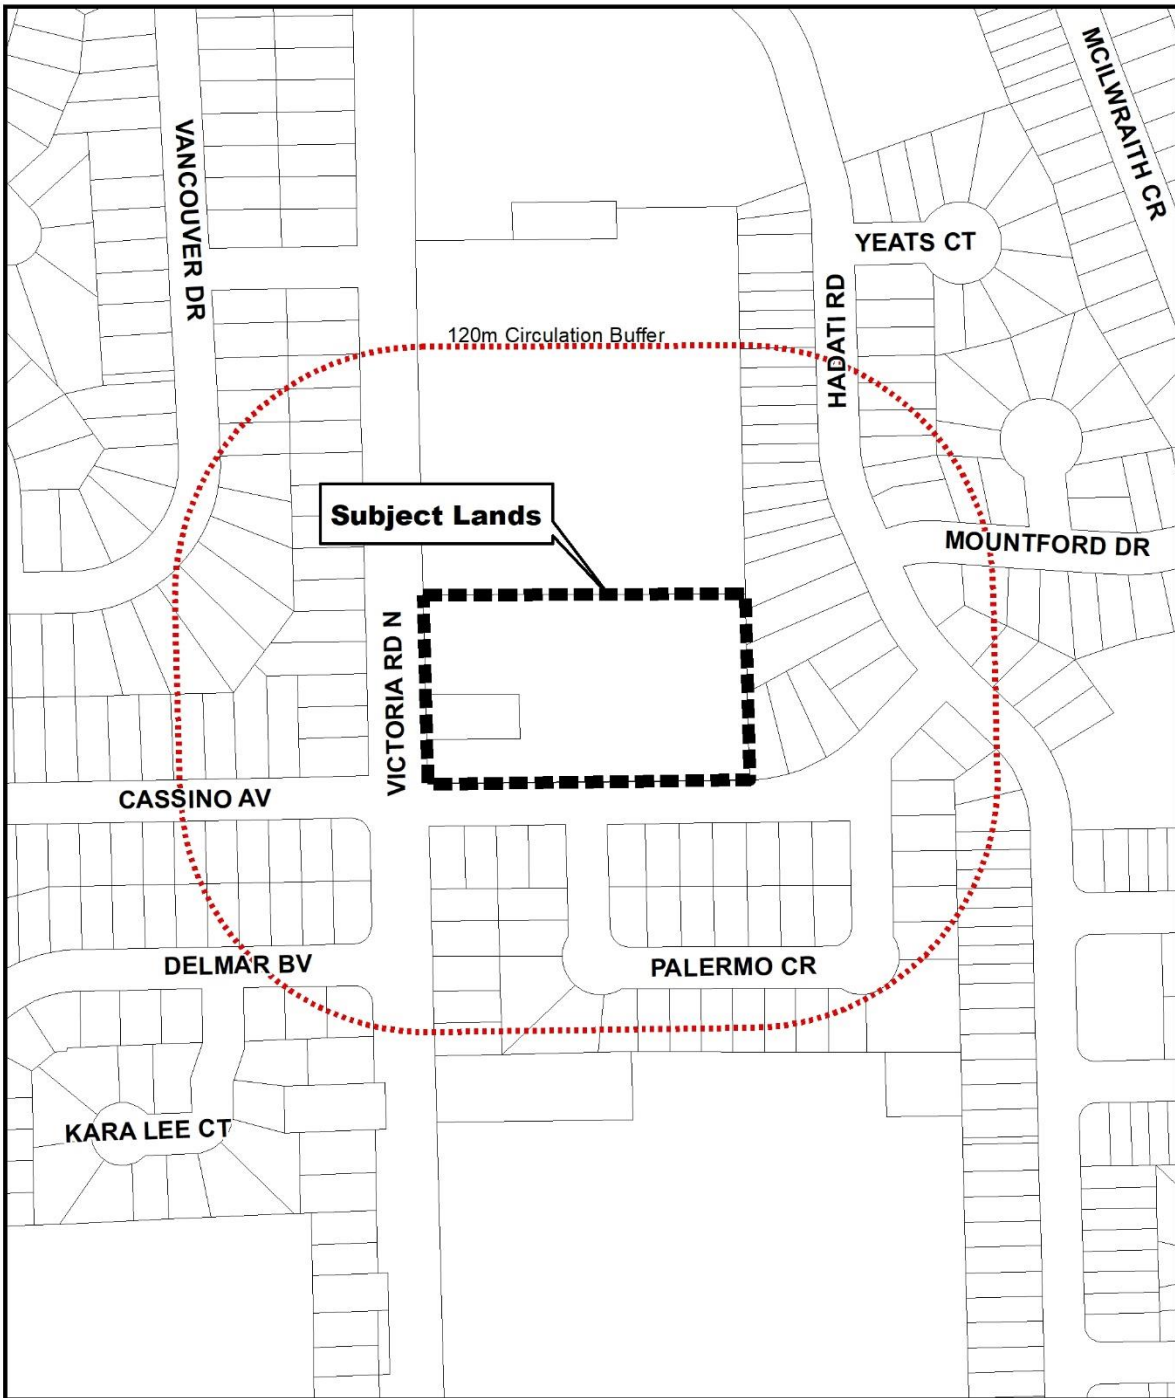

Attachment 1 – Location Map and 120 m Circulation

N.T.S.

LOCATION & 120m CIRCULATION MAP 103-105 Victoria Road N