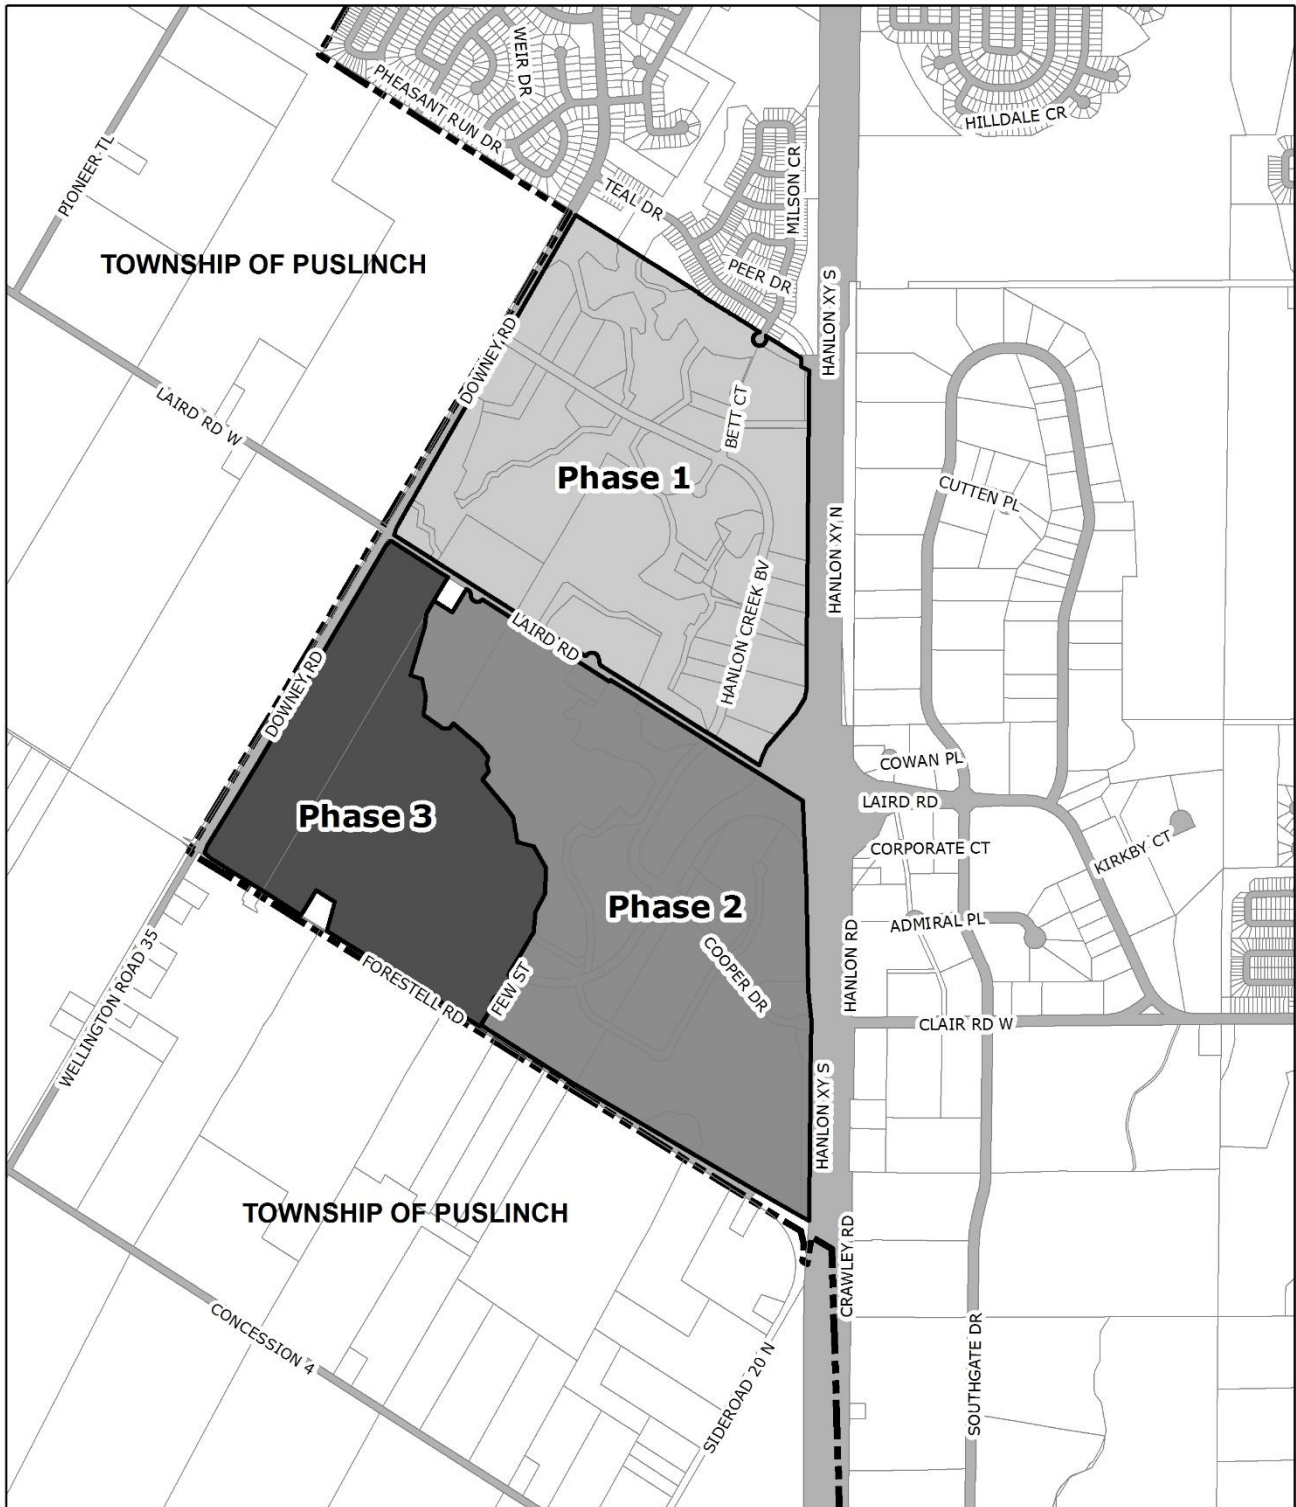

# Attachment-1 Location Map

Produced by the City of Guelph  
Planning, Urban Design and Building Services - Development Planning  
July 2016

## LOCATION MAP

### Hanlon Creek Business Park

### Phasing