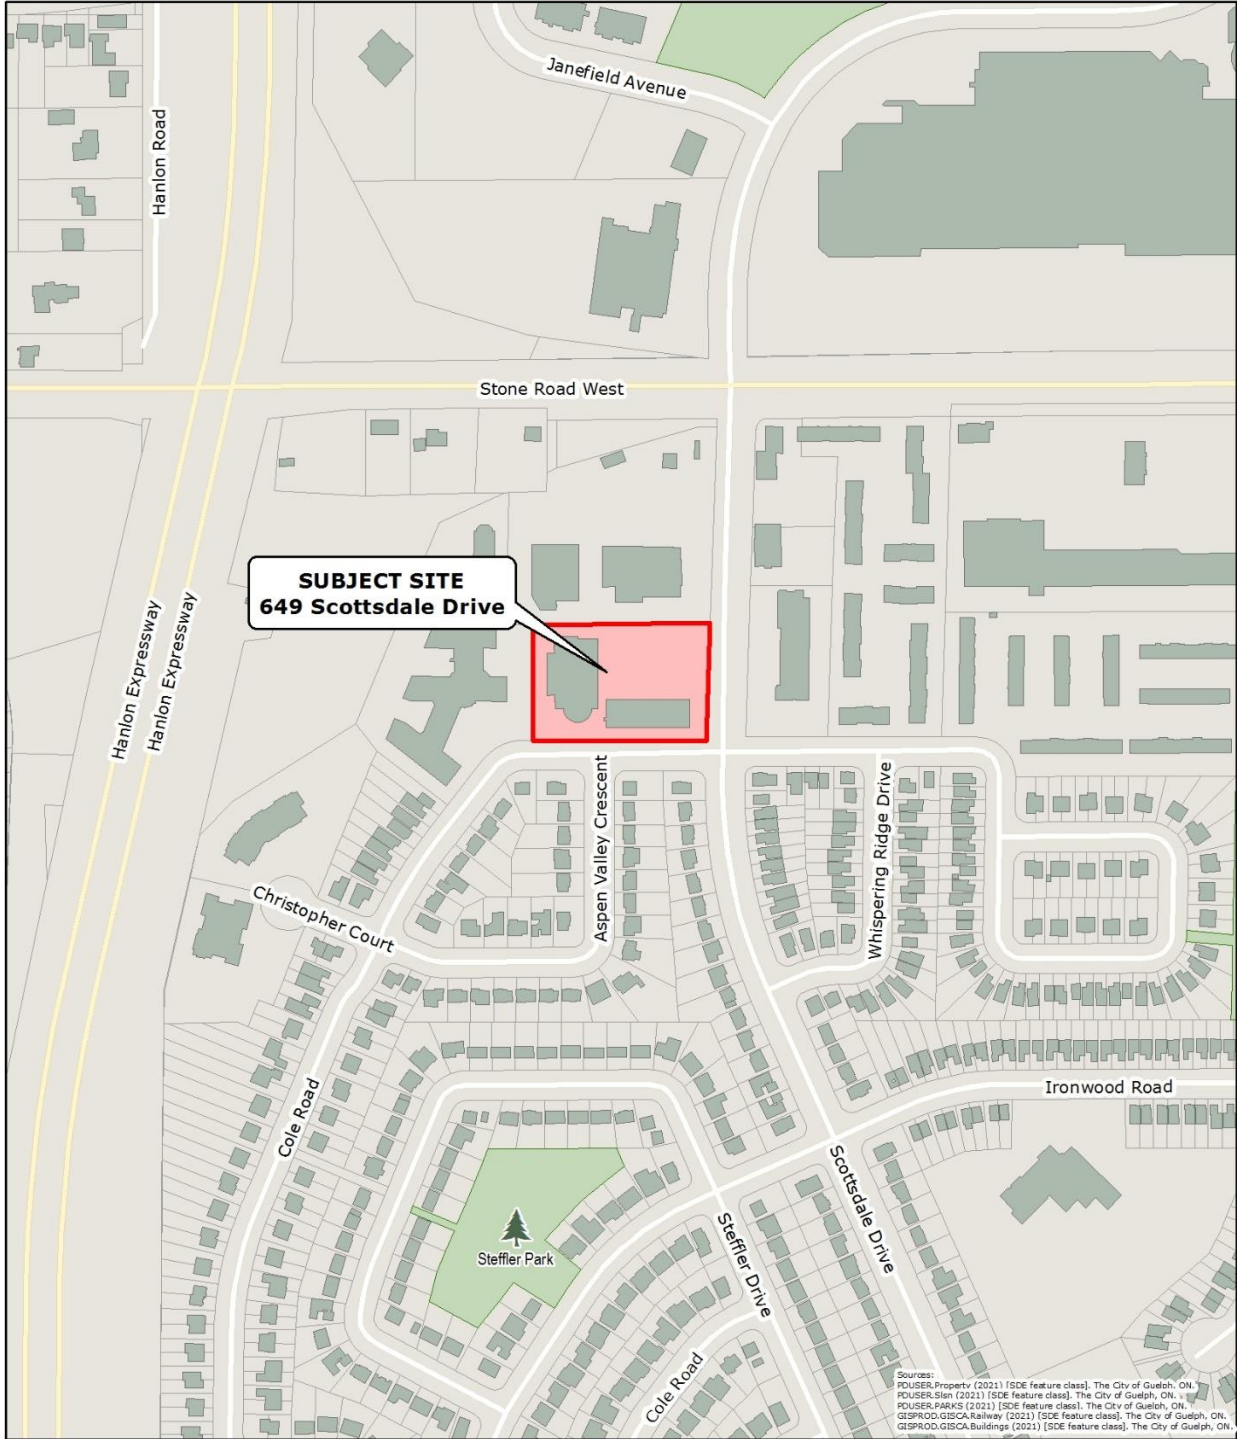

Attachment 1 – Location Map of Subject Site

0 25 50 100 150 m

Produced by the City of Guelph
Planning and Building Services - Development Planning
June 2021

**LOCATION MAP
649 Scottsdale Drive**