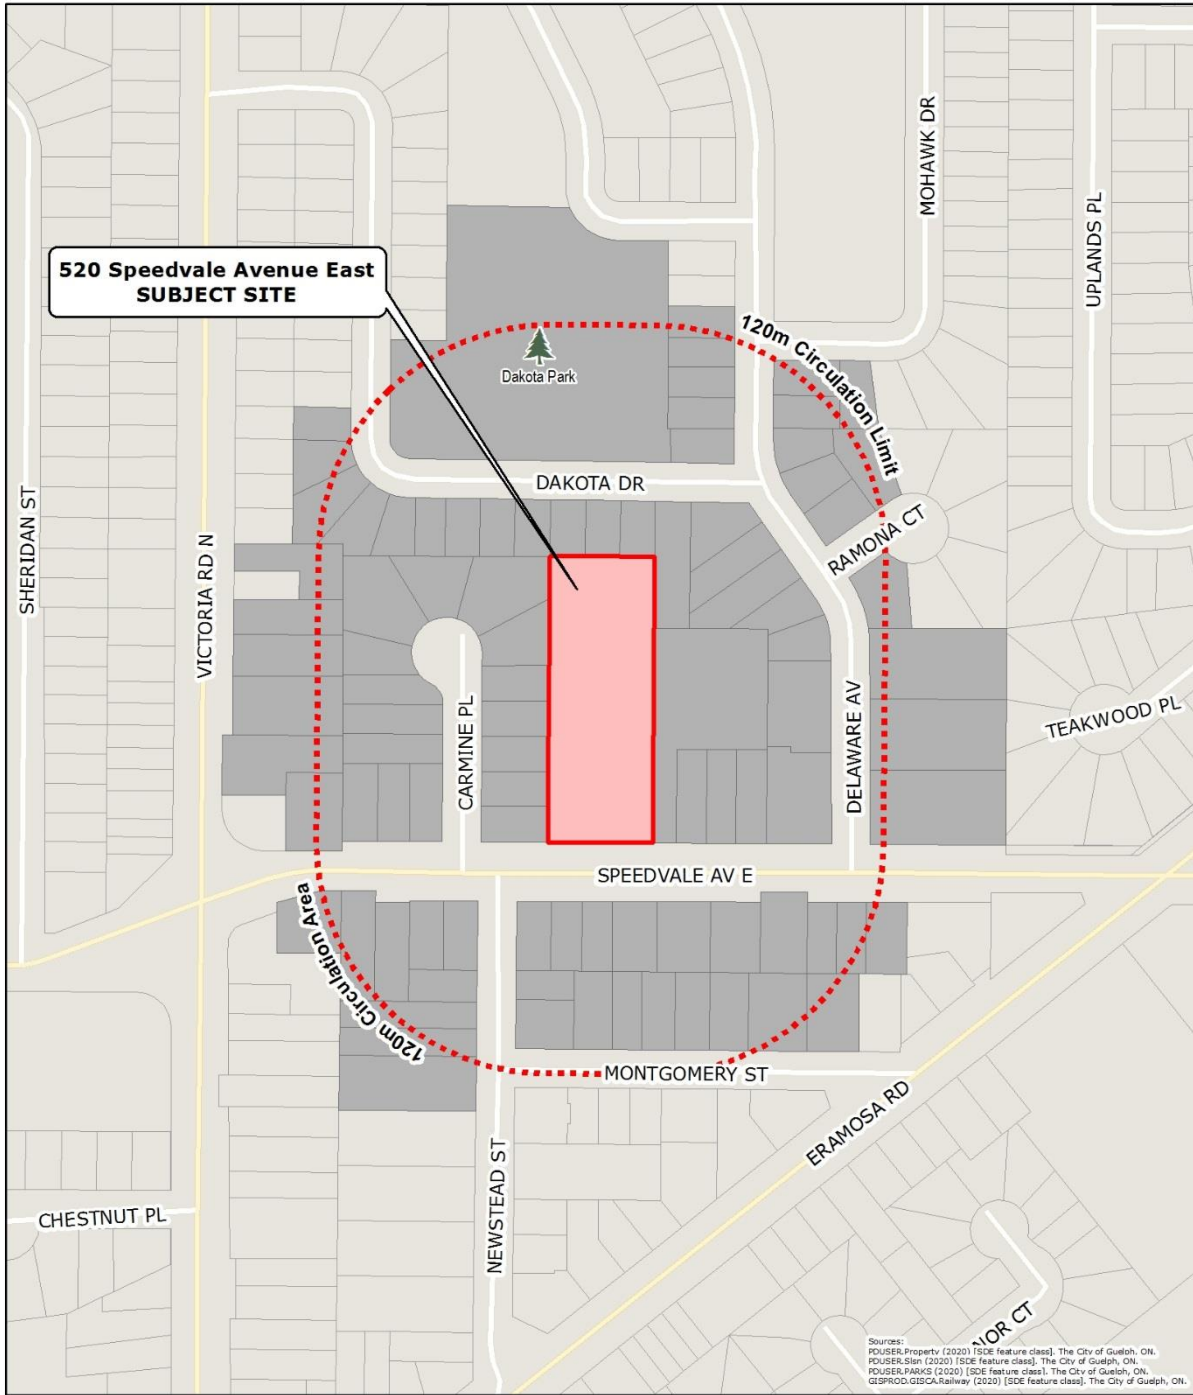

Attachment-1 Location Map and 120 m Circulation

0 25 50 100 m

Produced by the City of Guelph
Planning and Building Services - Development Planning
July 2020

**LOCATION MAP and
CIRCULATION AREA
520 Speedvale Avenue East**