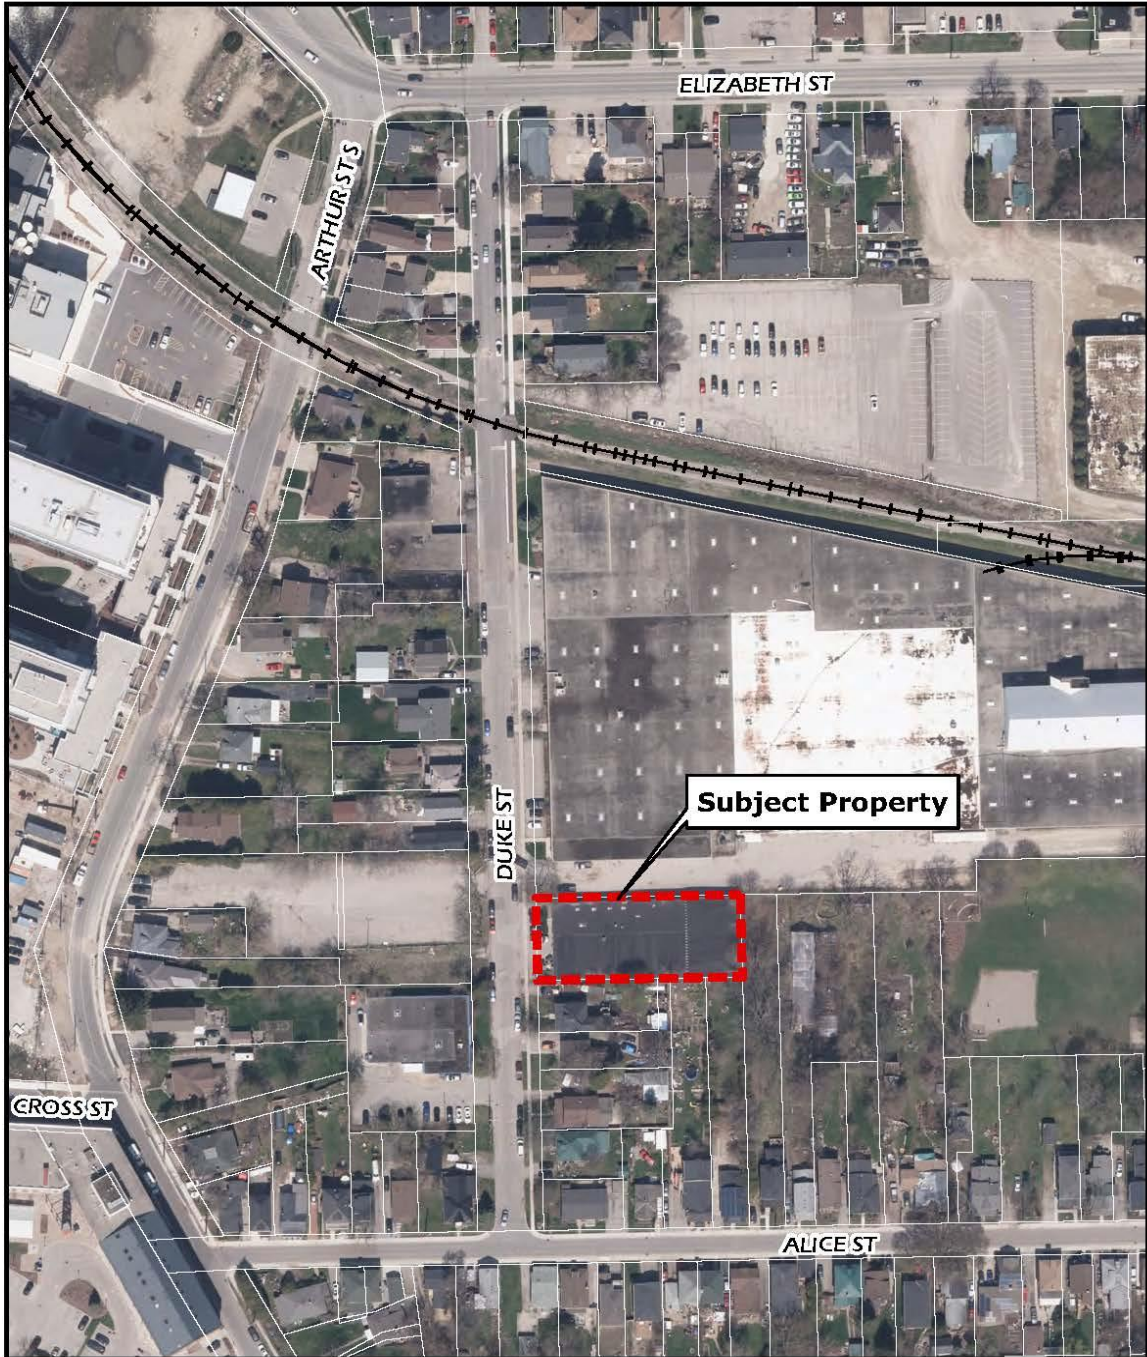

Attachment-1 Aerial Photograph

**2019 AERIAL PHOTOGRAPH
66 Duke Street**