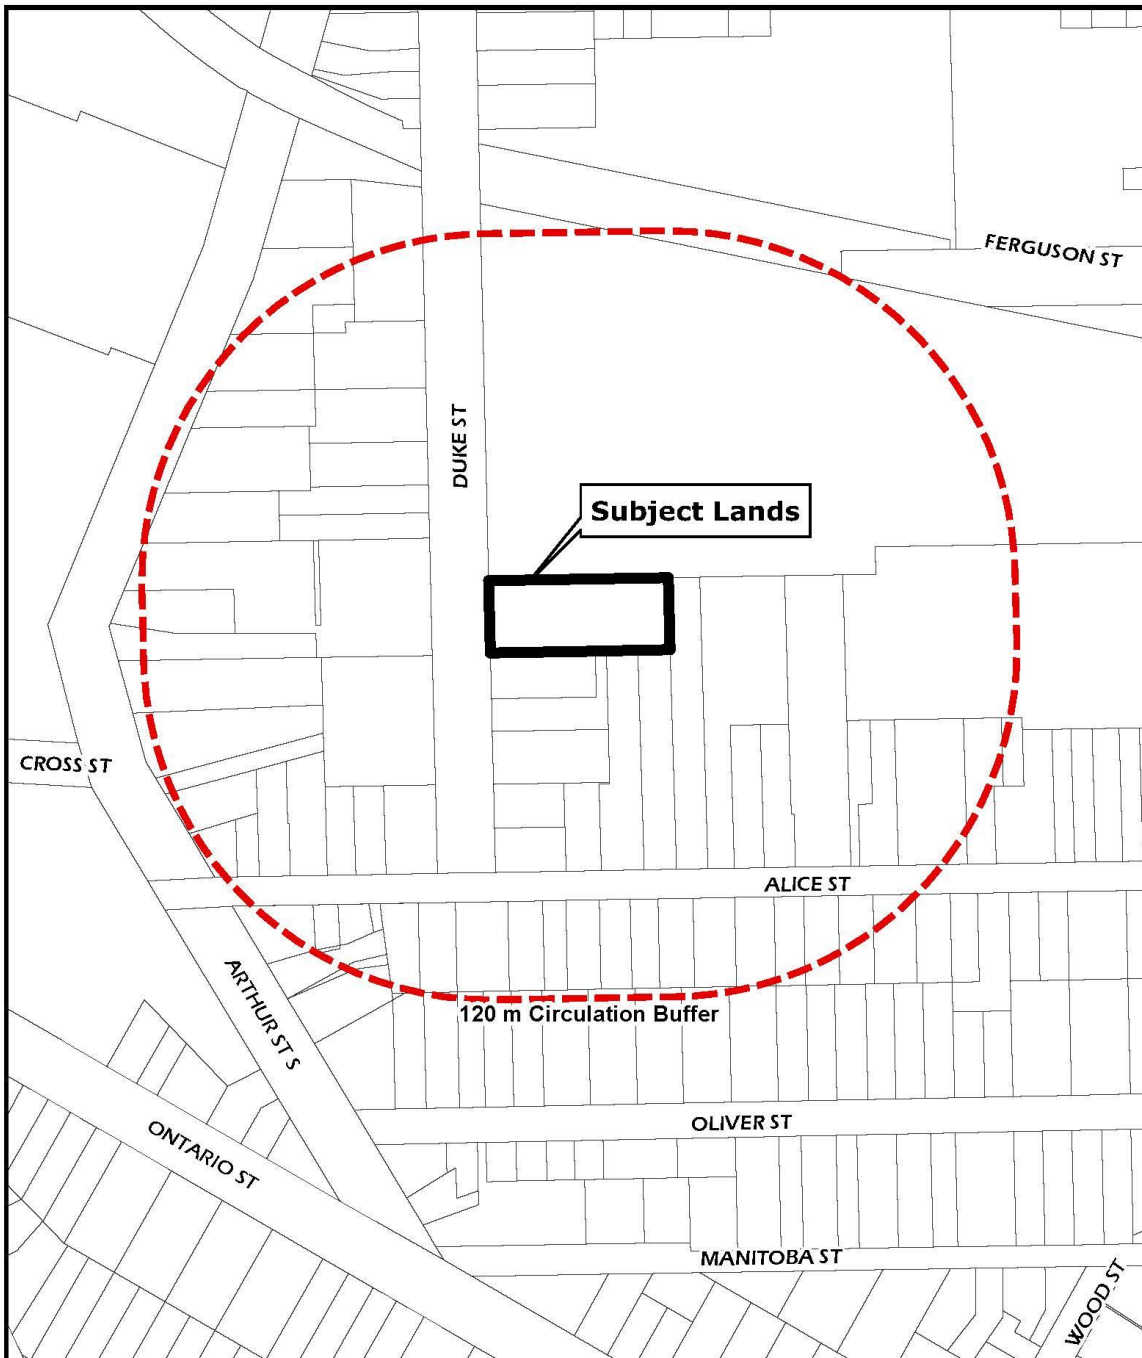

Attachment-1 Location Map

**LOCATION MAP & 120 METRE CIRCULATION
66 Duke Street**