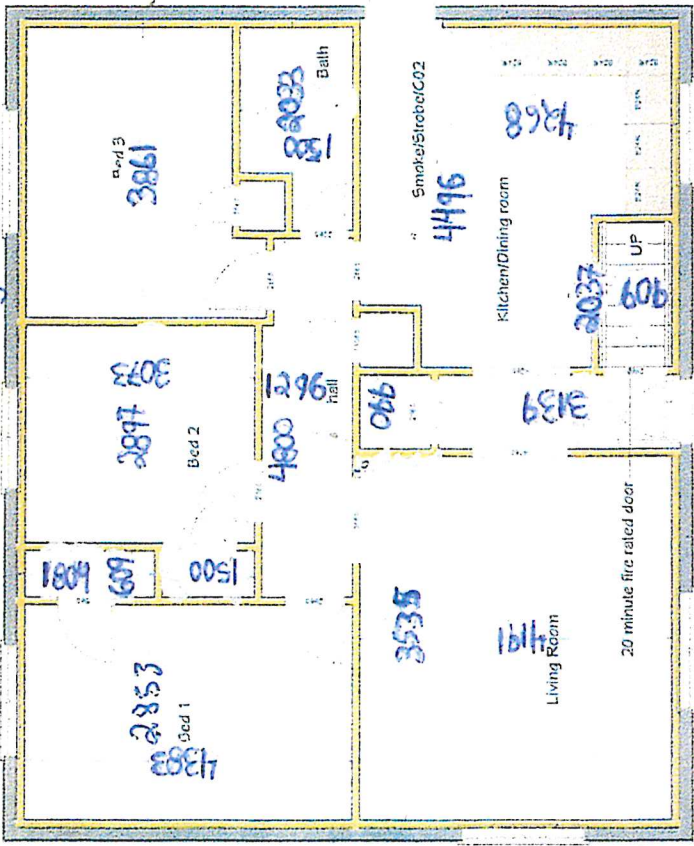

11015
Main Floor (Existing)

6916

LIVING AREA
101 sq m