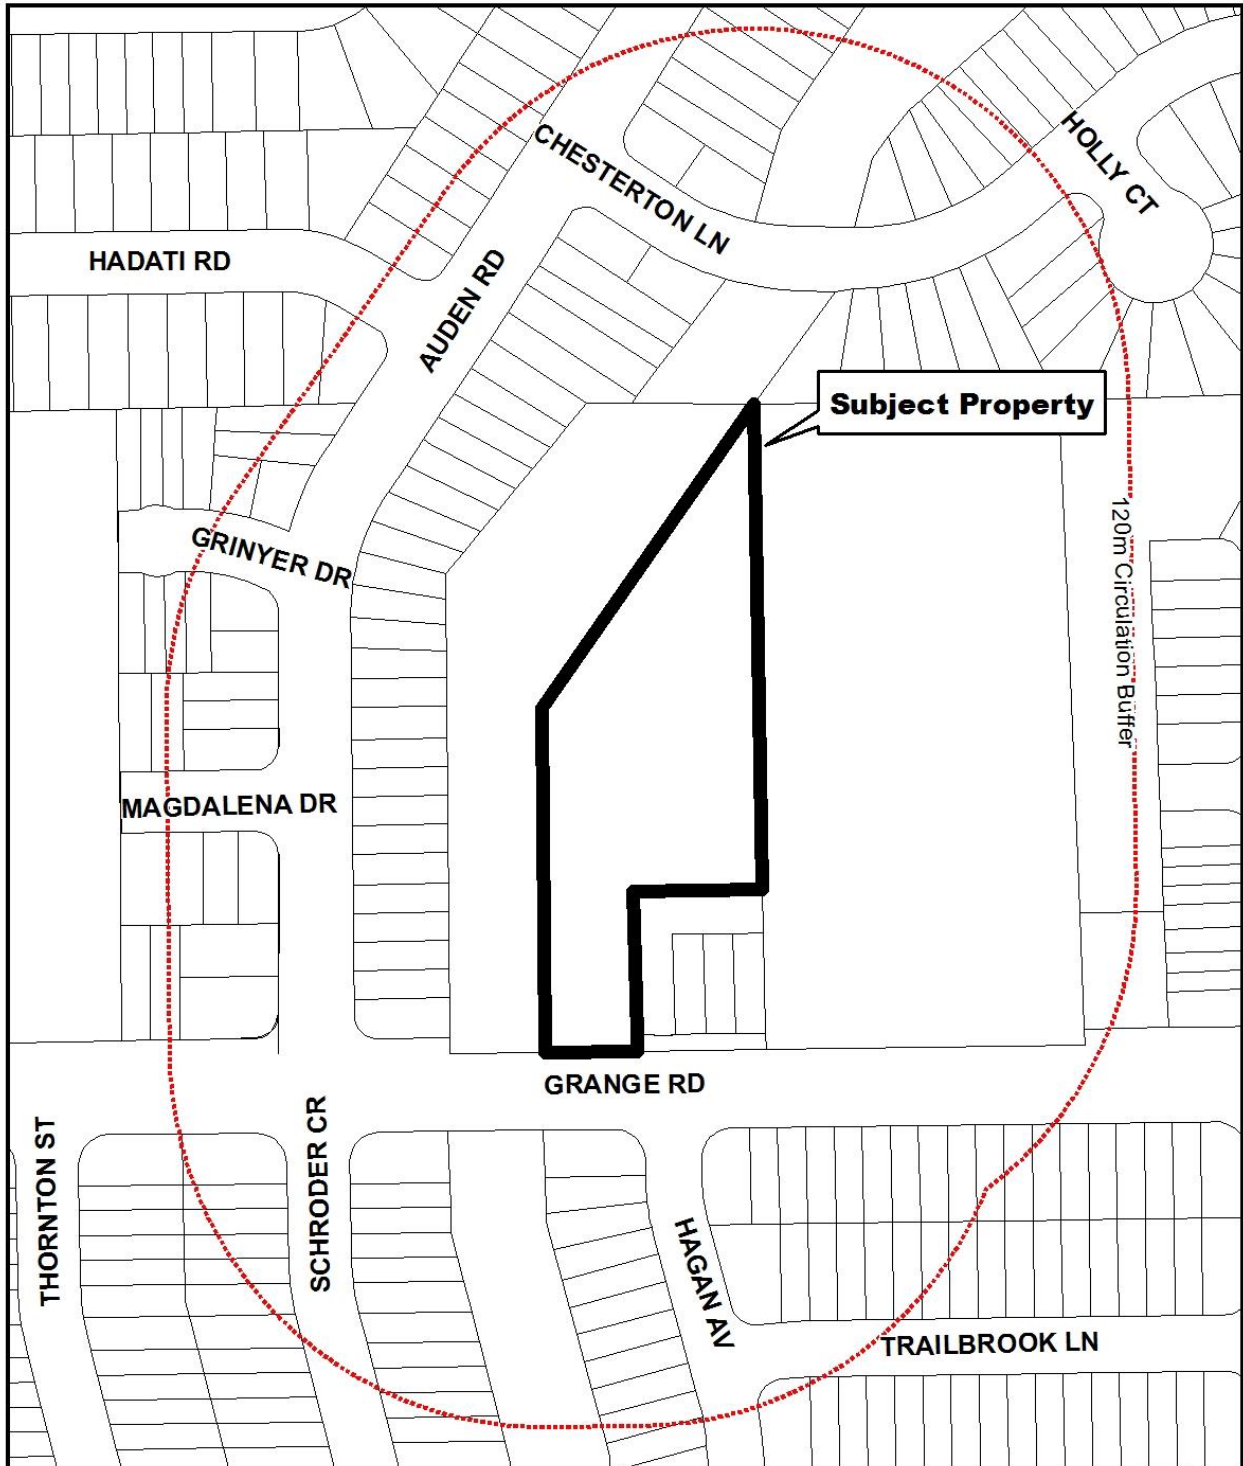

Attachment-1 Location Map and 120m Circulation

N.T.S.

LOCATION & 120m CIRCULATION BUFFER
300 Grange Road