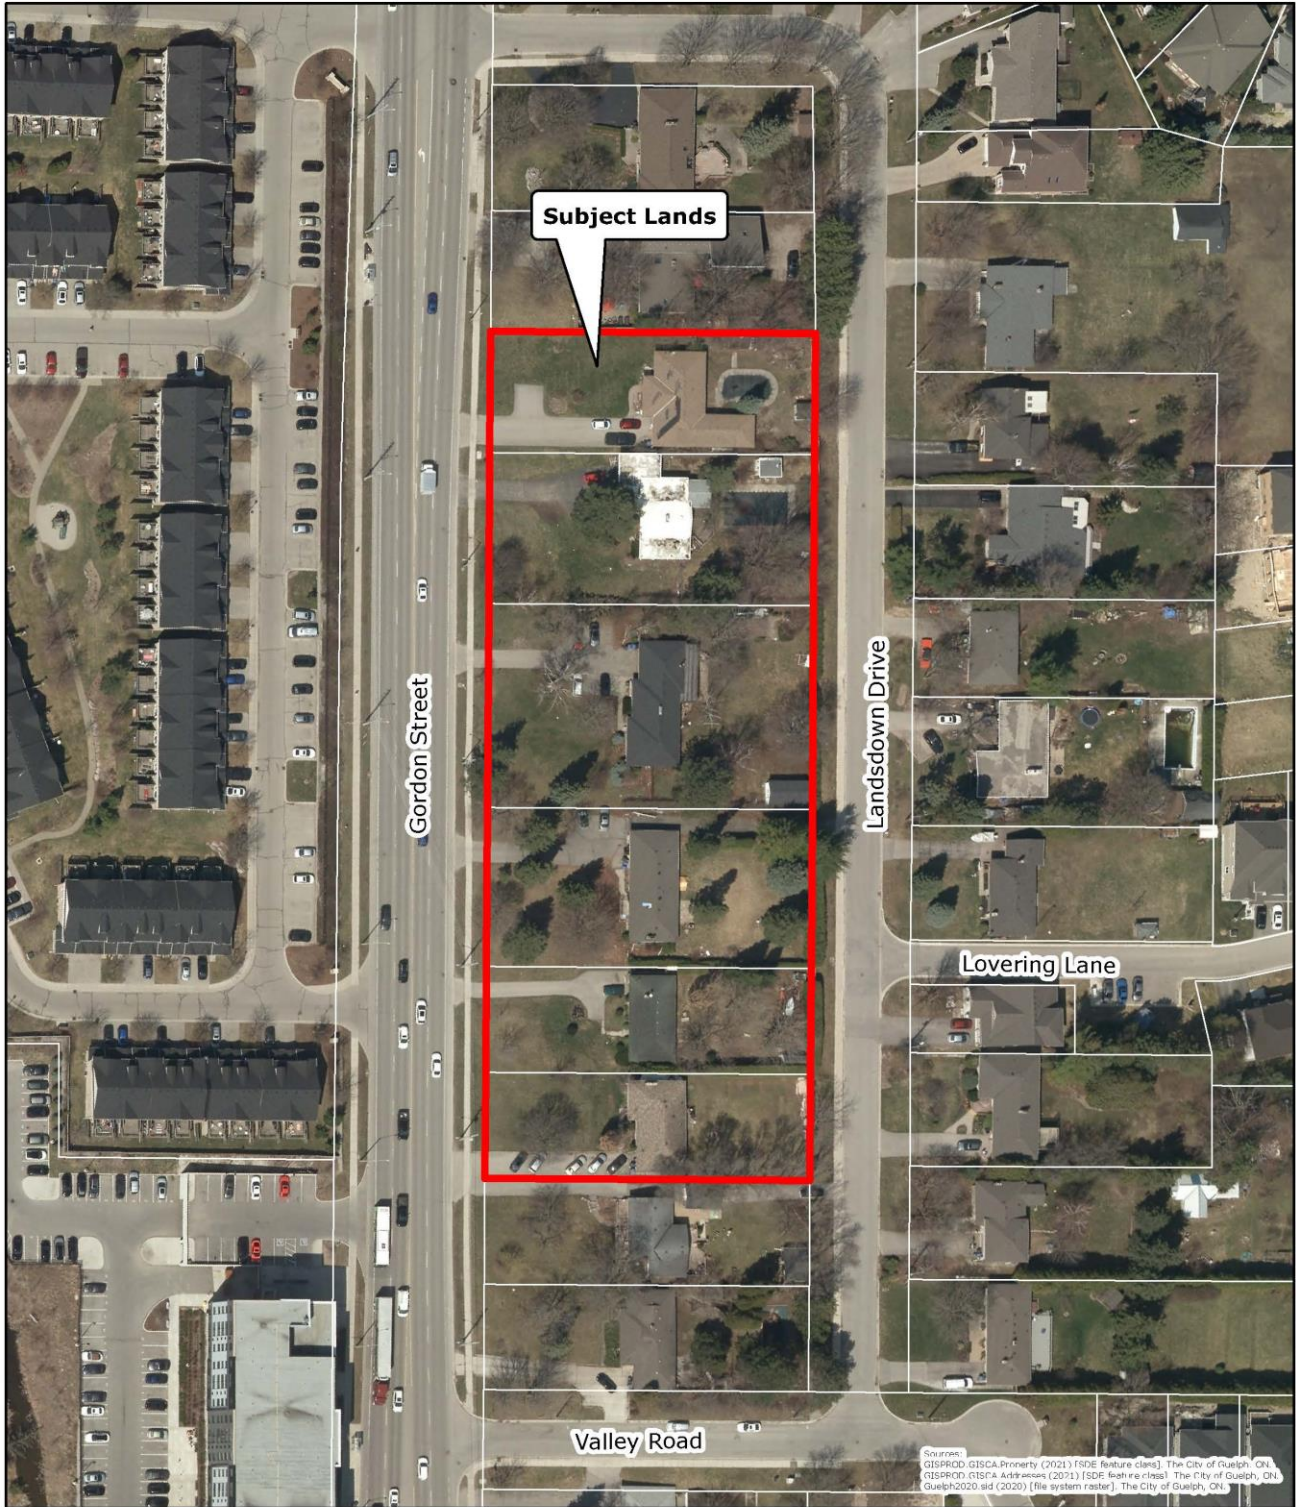

Attachment-2 Aerial Photograph

1166 - 1204 Gordon Street
2021 ORTHOPHOTO