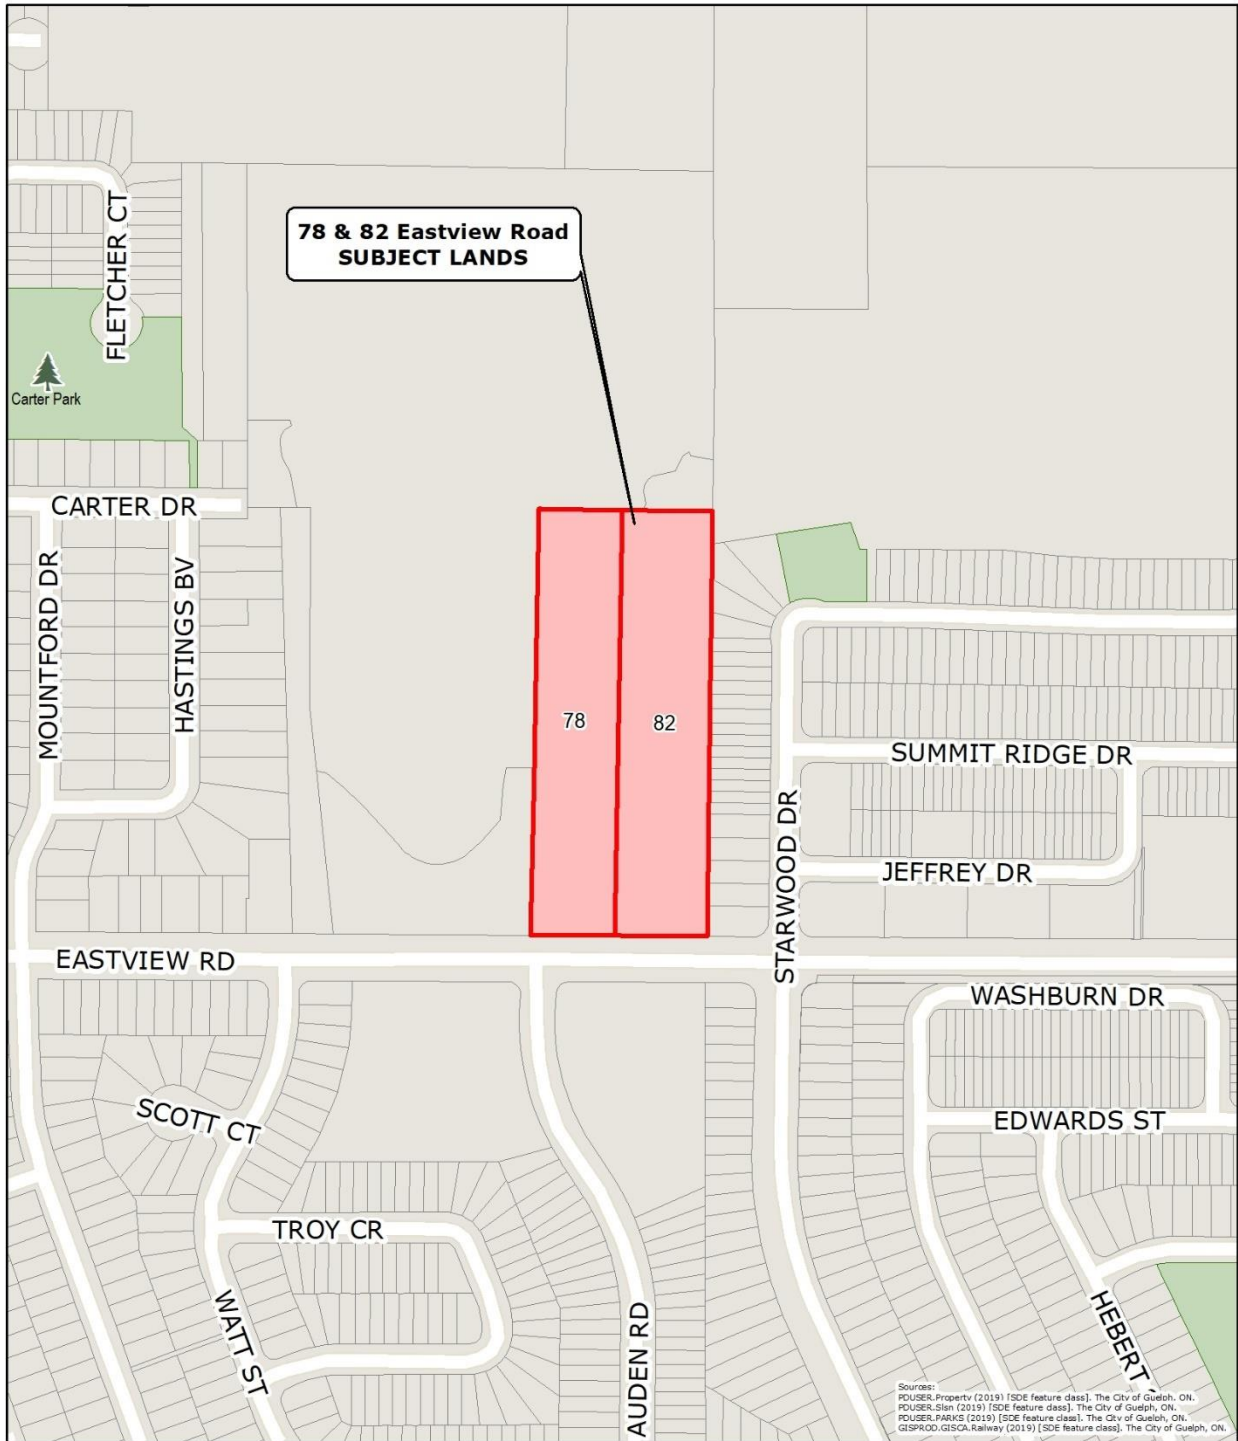

Attachment-1 Location Map

0 25 50 100 150 m

Produced by the City of Guelph
Planning and Building Services - Development Planning
May 2019

**LOCATION MAP
78 & 82 Eastview Road**