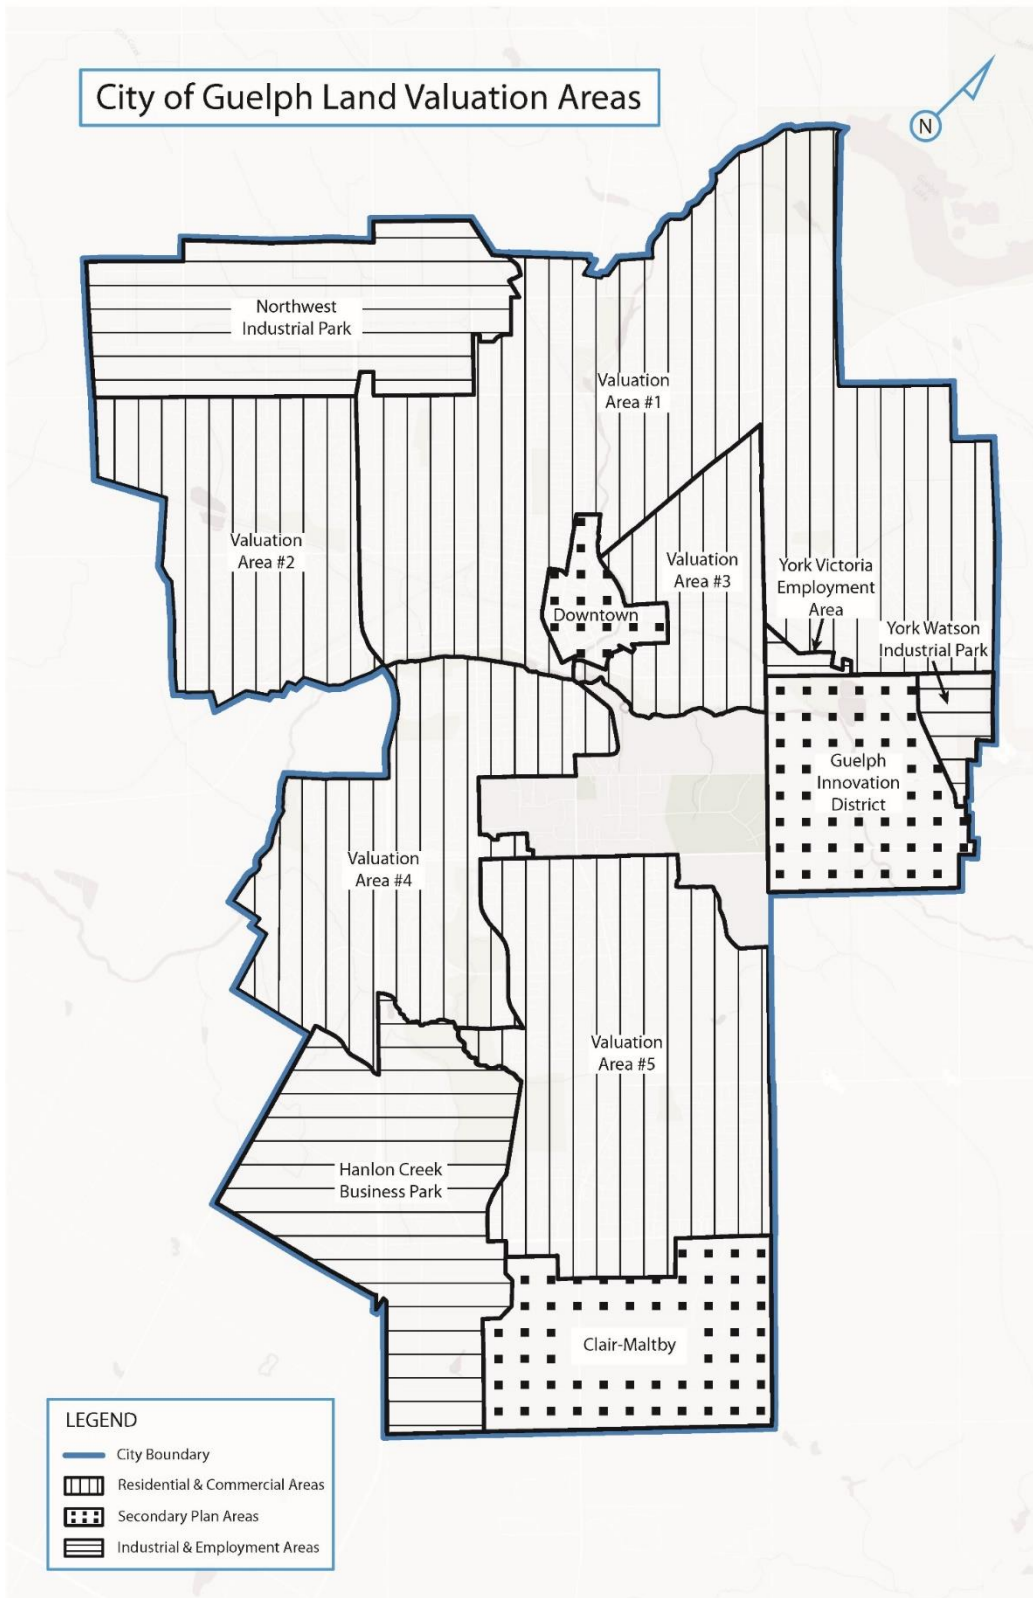

By-law (2022)-20717
Schedule "B"

City of Guelph Land Valuation Areas

LEGEND

- City Boundary
- Residential & Commercial Areas
- Secondary Plan Areas
- Industrial & Employment Areas