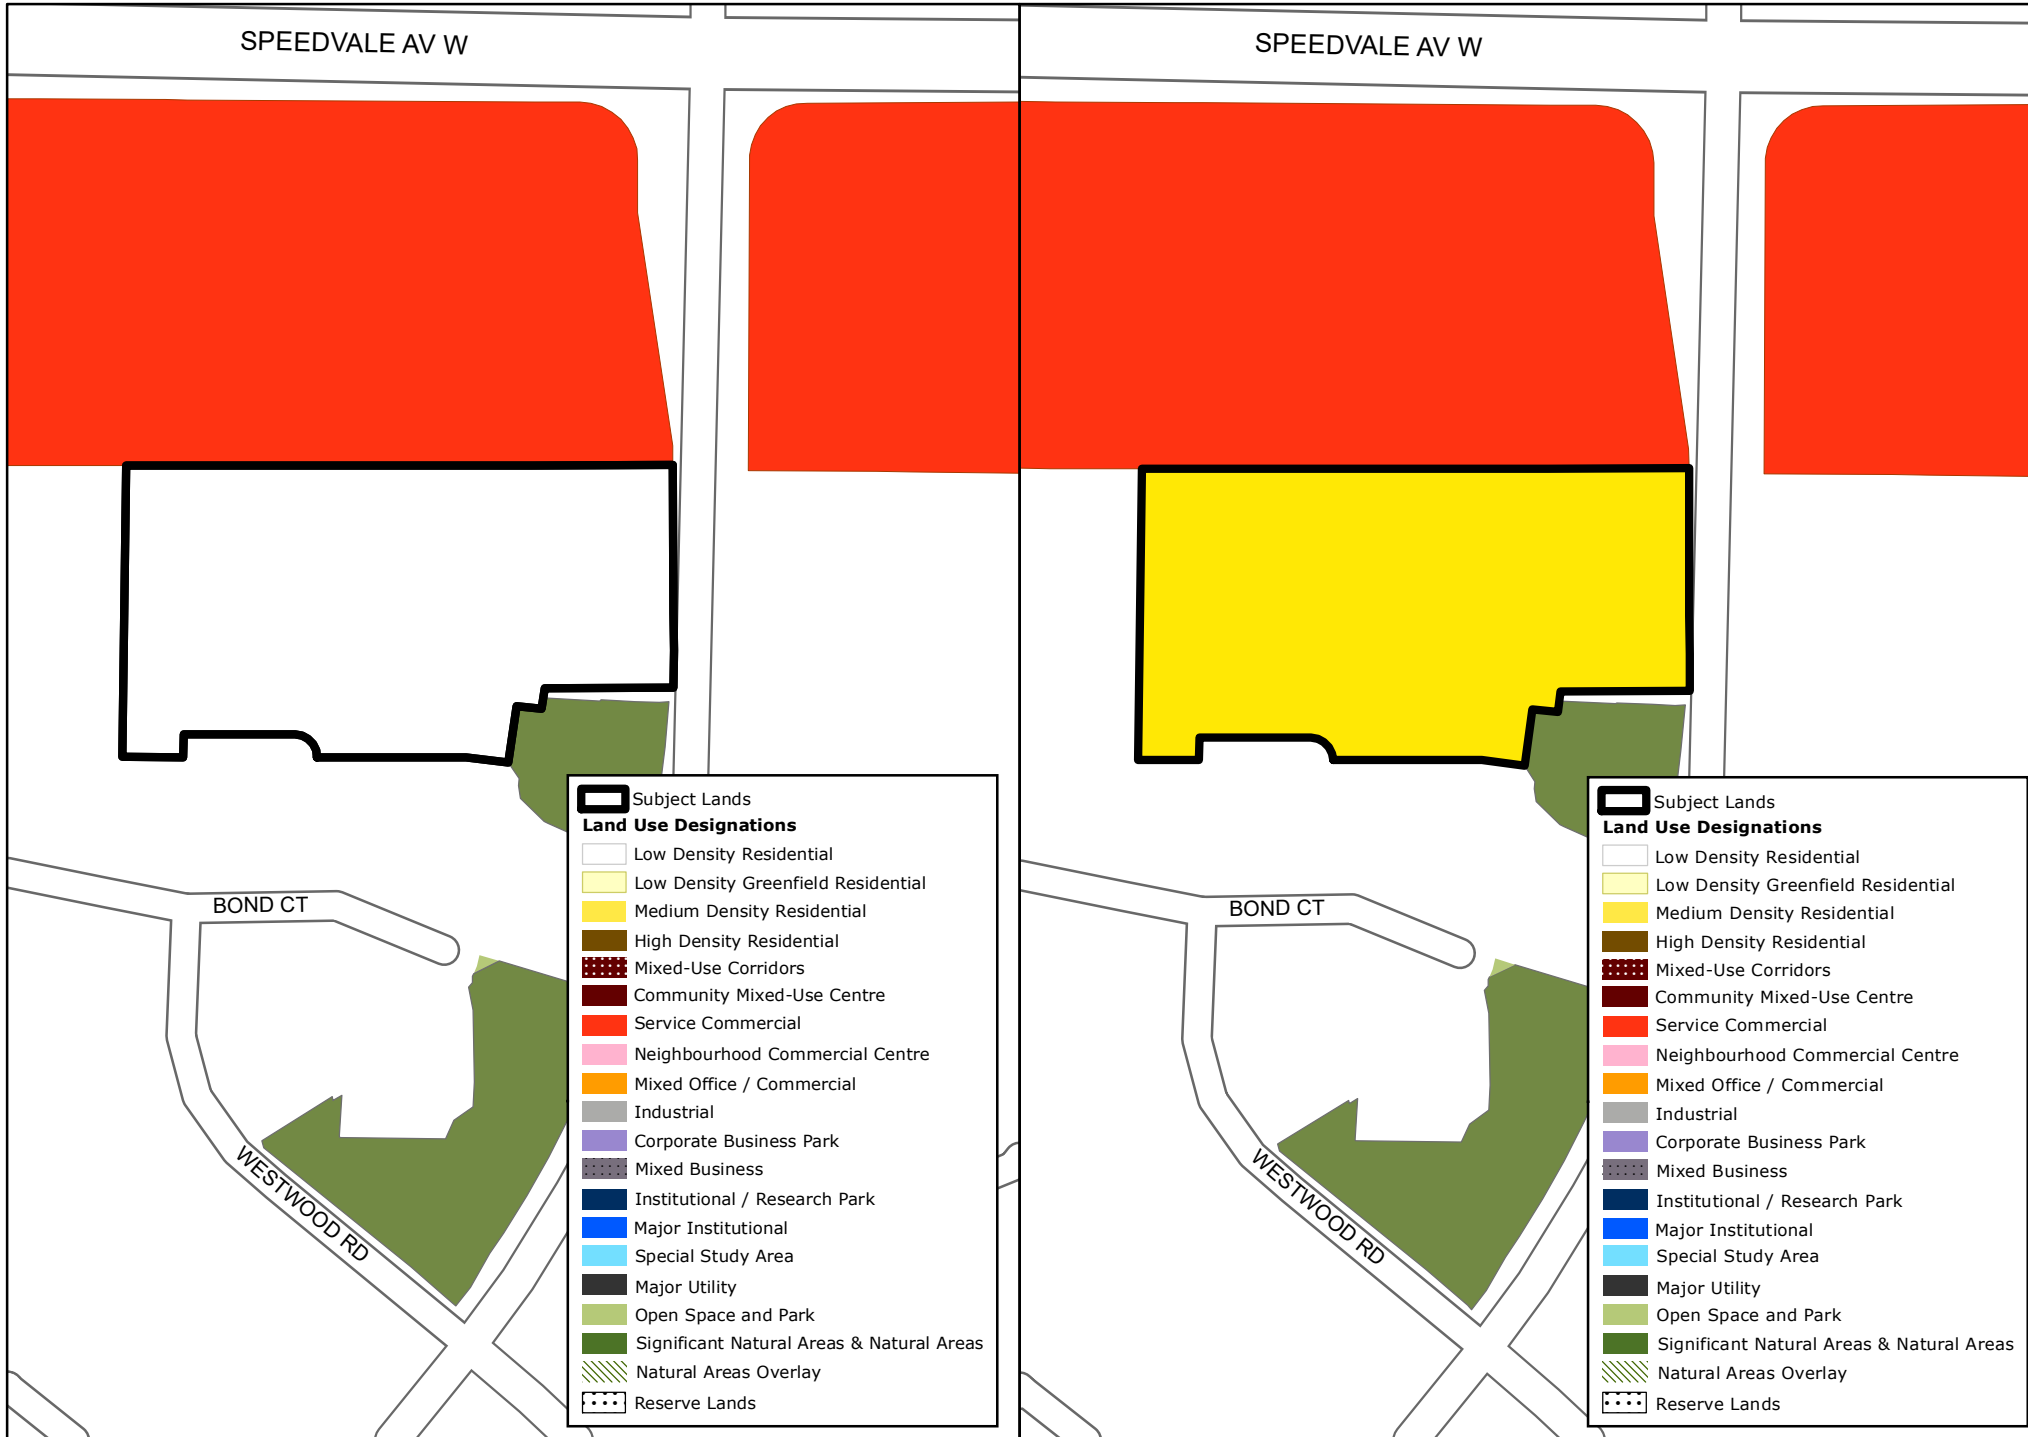

Proposed Land Use Designations

Home Street and Garth Street

Existing Land Use Designations

Proposed Land Use Designations

Imperial Road North and Speedvale Avenue West

Existing Land Use Designations

Proposed Land Use Designations