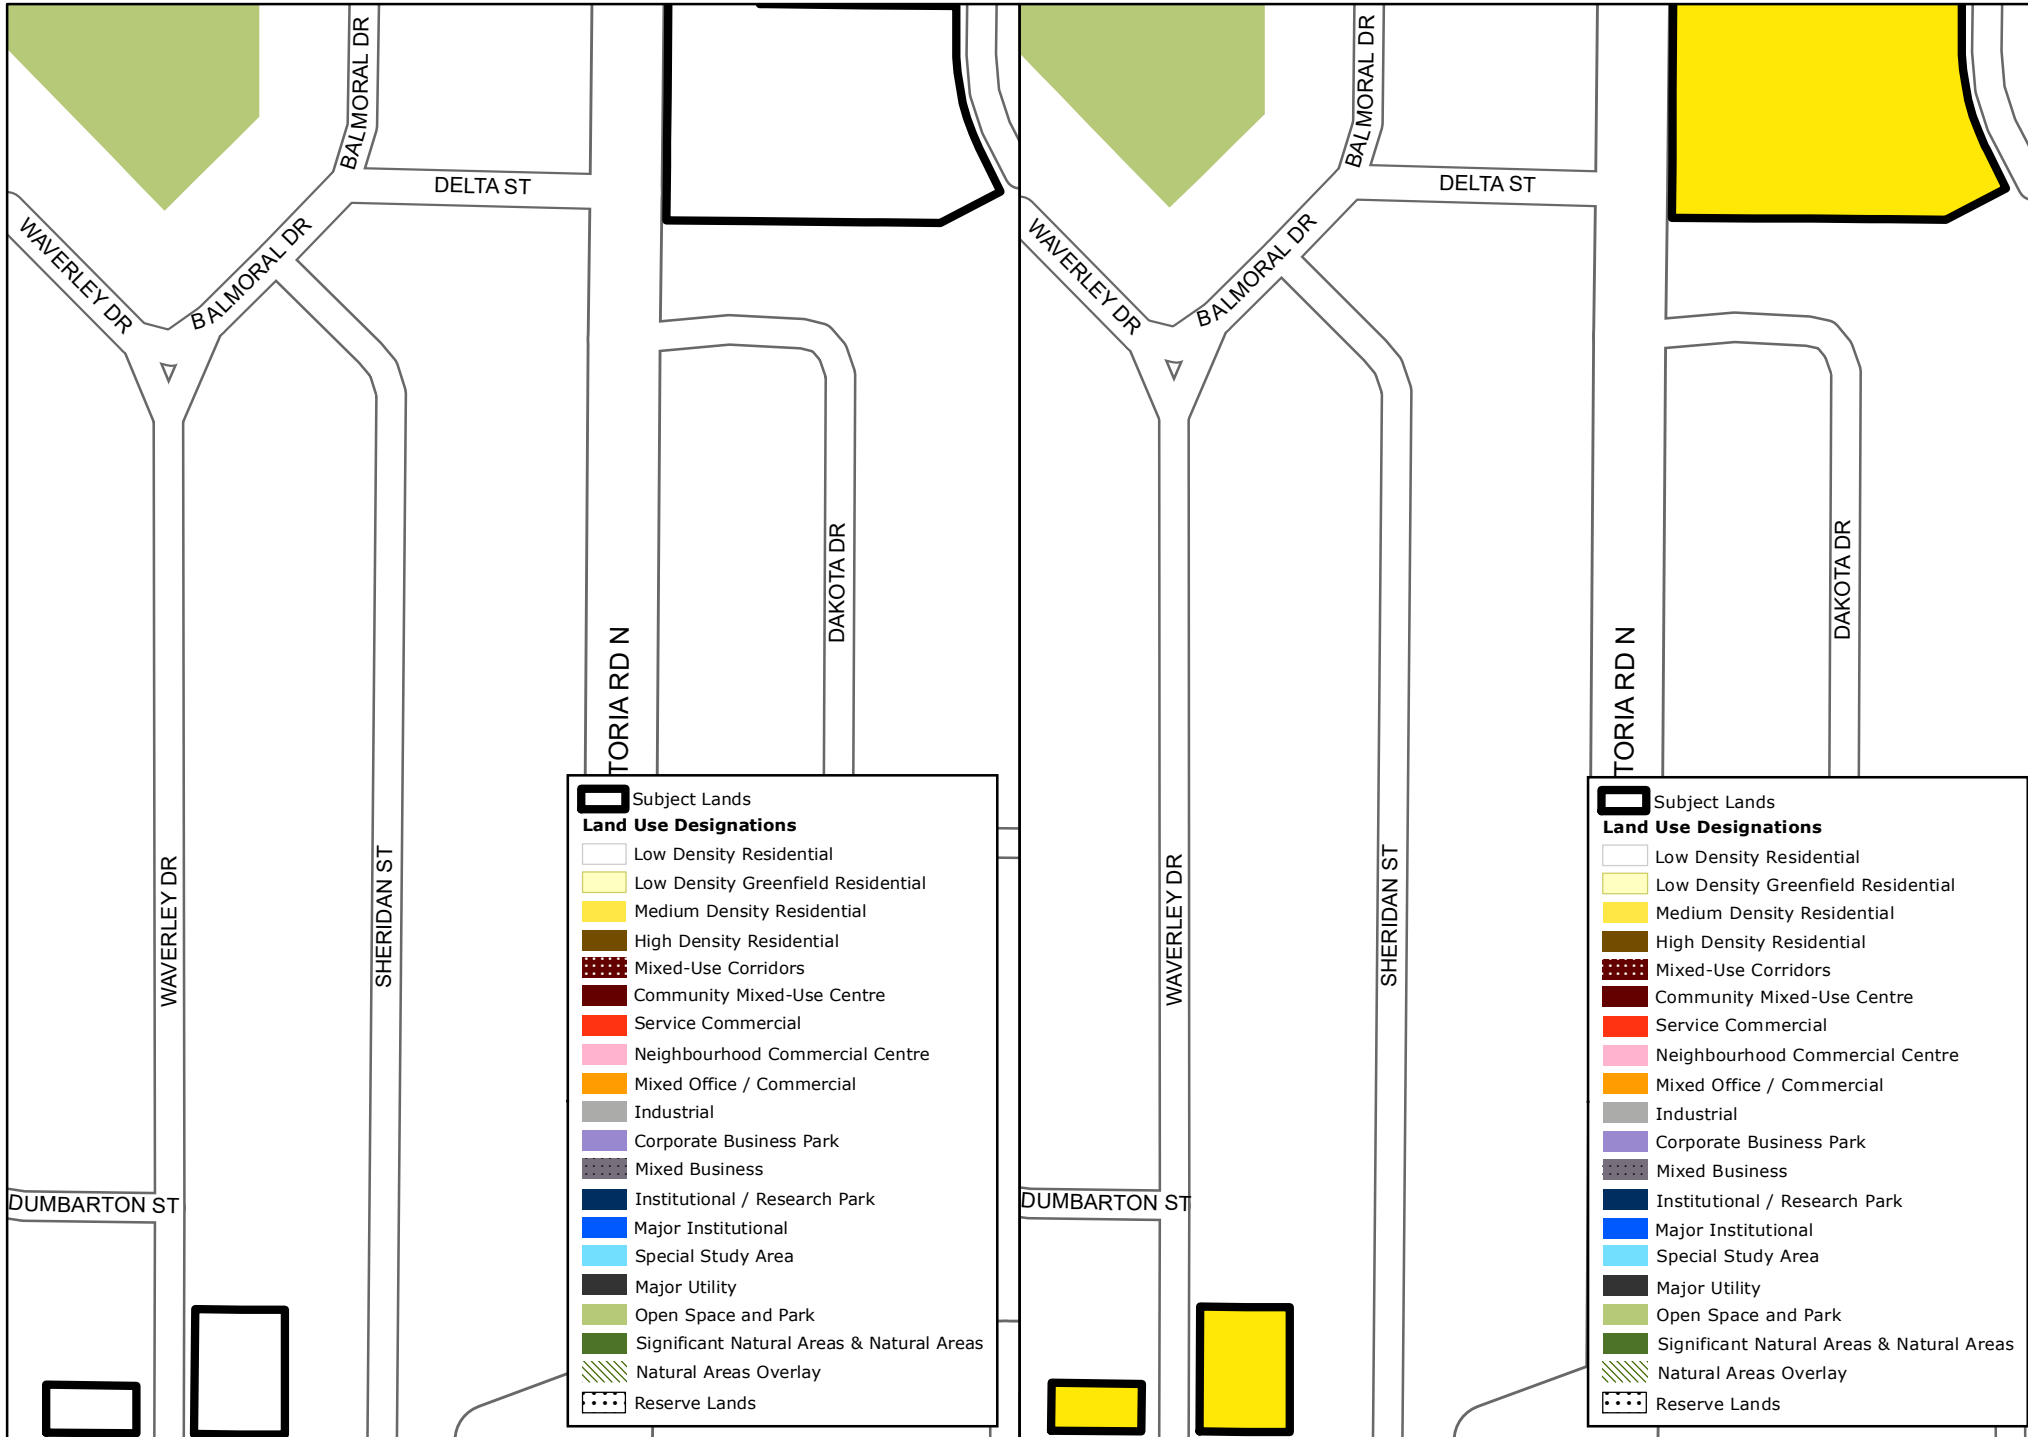

Victoria Road North and Speedvale Avenue East

Existing Land Use Designations

Proposed Land Use Designations

Water Street and Forest Hill Drive

Existing Land Use Designations

Proposed Land Use Designations

Westwood Road Corridor