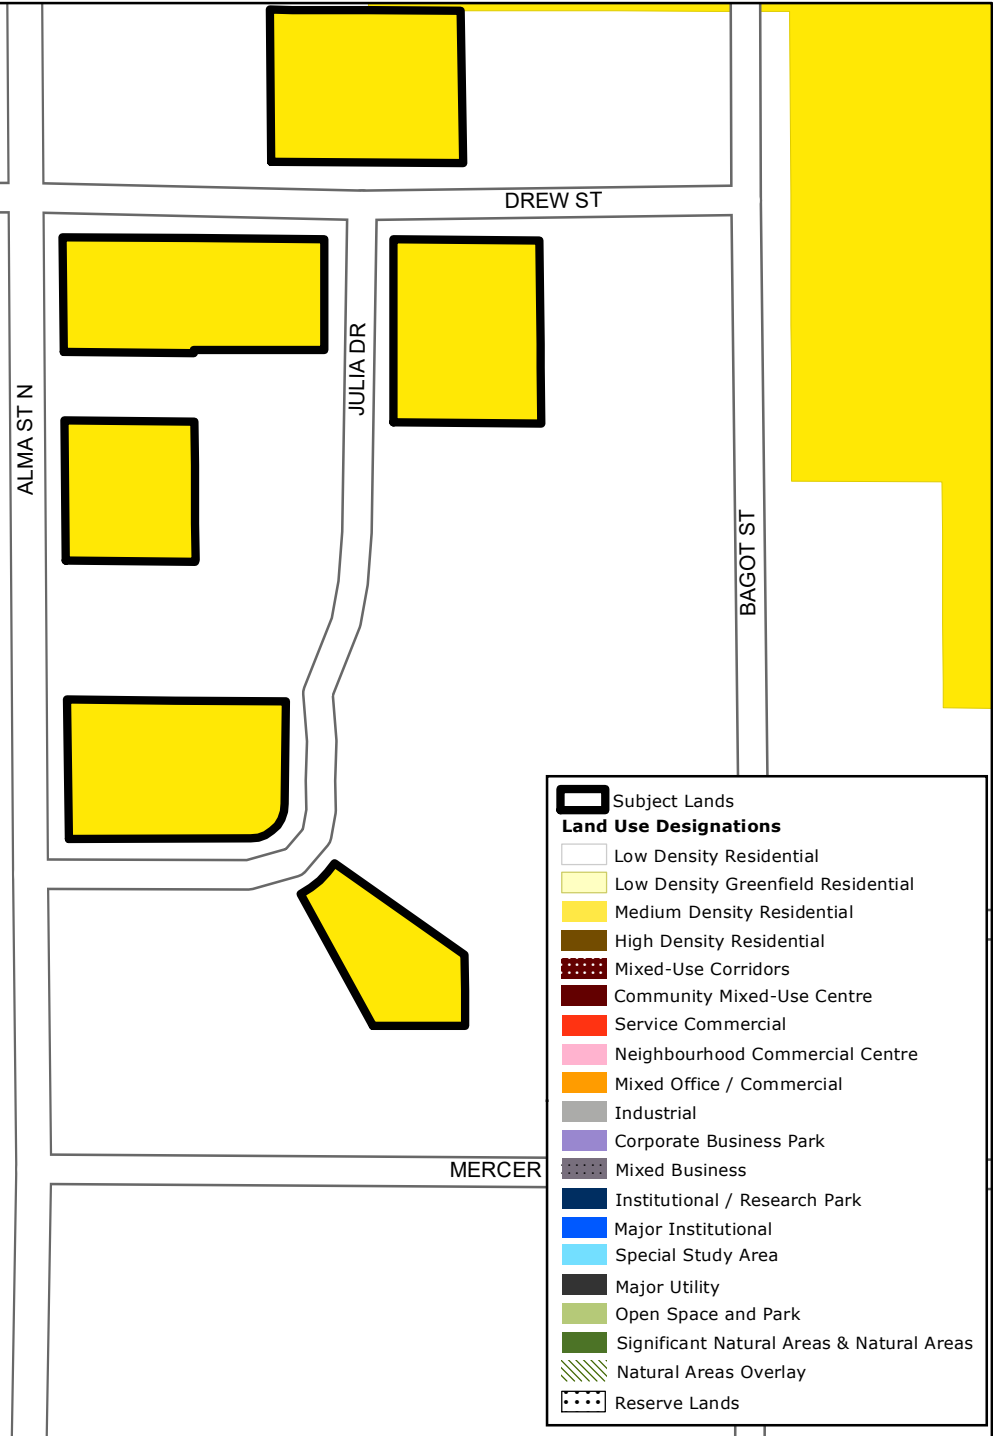

Existing Land Use Designations

Proposed Land Use Designations

William Street and Cassino Avenue

Existing Land Use Designations

Proposed Land Use Designations

Cedar Street and Edinburgh Road South

Existing Land Use Designations

Subject Lands

Land Use Designations

- Low Density Residential
- Low Density Greenfield Residential
- Medium Density Residential
- High Density Residential
- Mixed-Use Corridors
- Community Mixed-Use Centre
- Service Commercial
- Neighbourhood Commercial Centre
- Mixed Office / Commercial
- Industrial
- Corporate Business Park
- Mixed Business
- Institutional / Research Park
- Major Institutional
- Special Study Area
- Major Utility
- Open Space and Park
- Significant Natural Areas & Natural Areas
- Natural Areas Overlay
- Reserve Lands