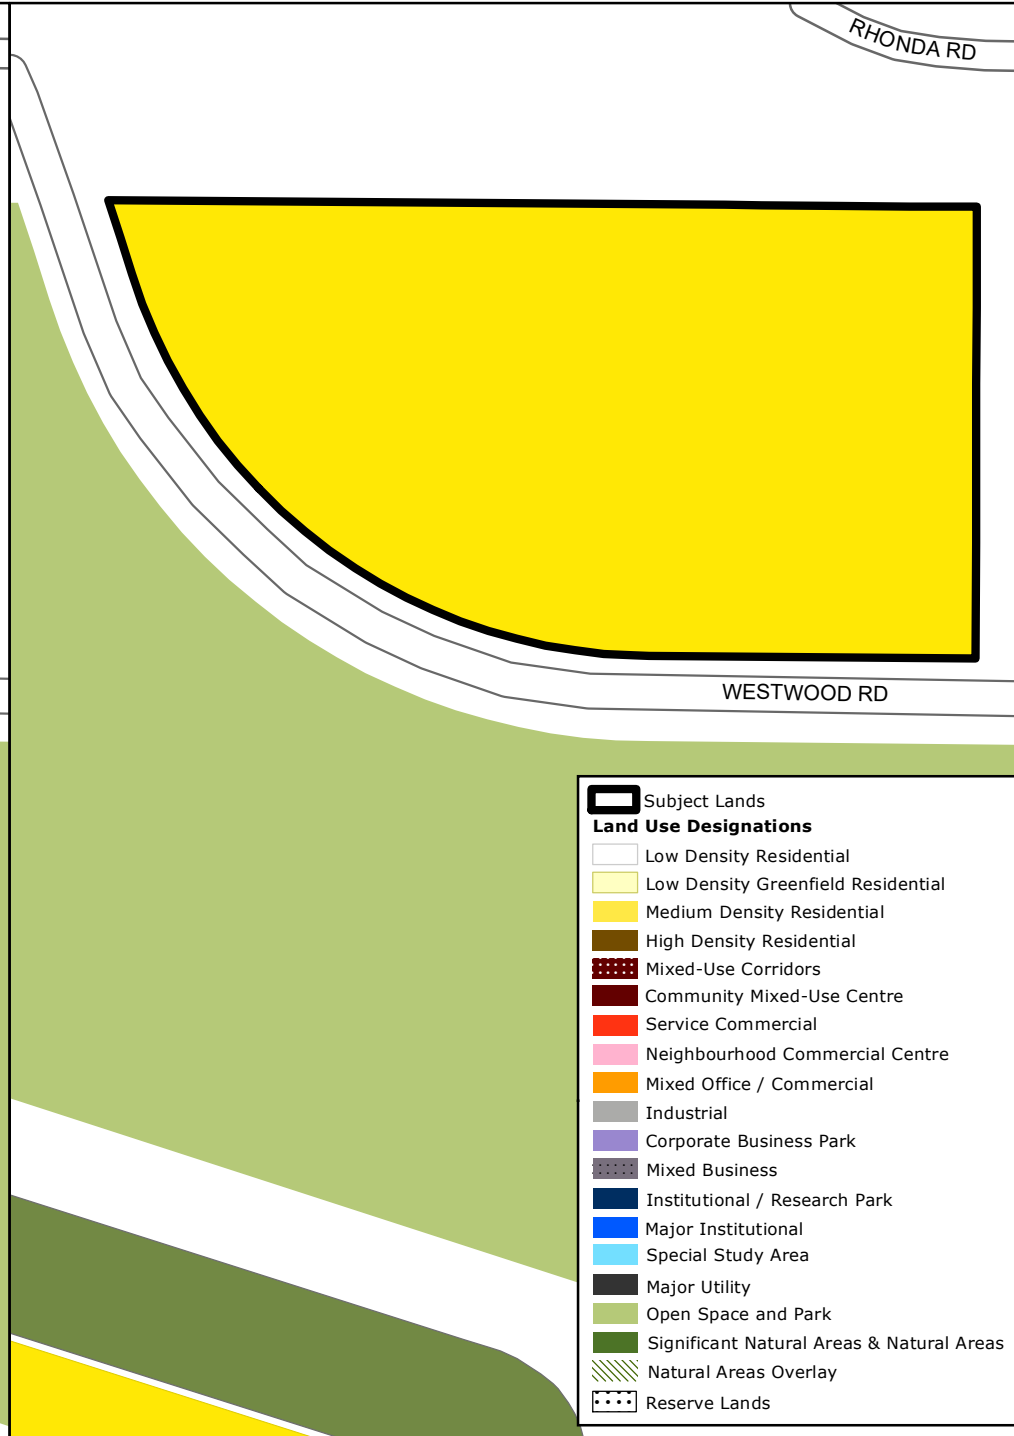

Victoria Road North and Speedvale Avenue East

Existing Land Use Designations

Proposed Land Use Designations

Water Street and Forest Hill Drive

Existing Land Use Designations

Proposed Land Use Designations

Westwood Road Corridor

Existing Land Use Designations

Proposed Land Use Designations

Emma Street

Existing Land Use Designations

Proposed Land Use Designations

Woolwich Street

Existing Land Use Designations

Proposed Land Use Designations