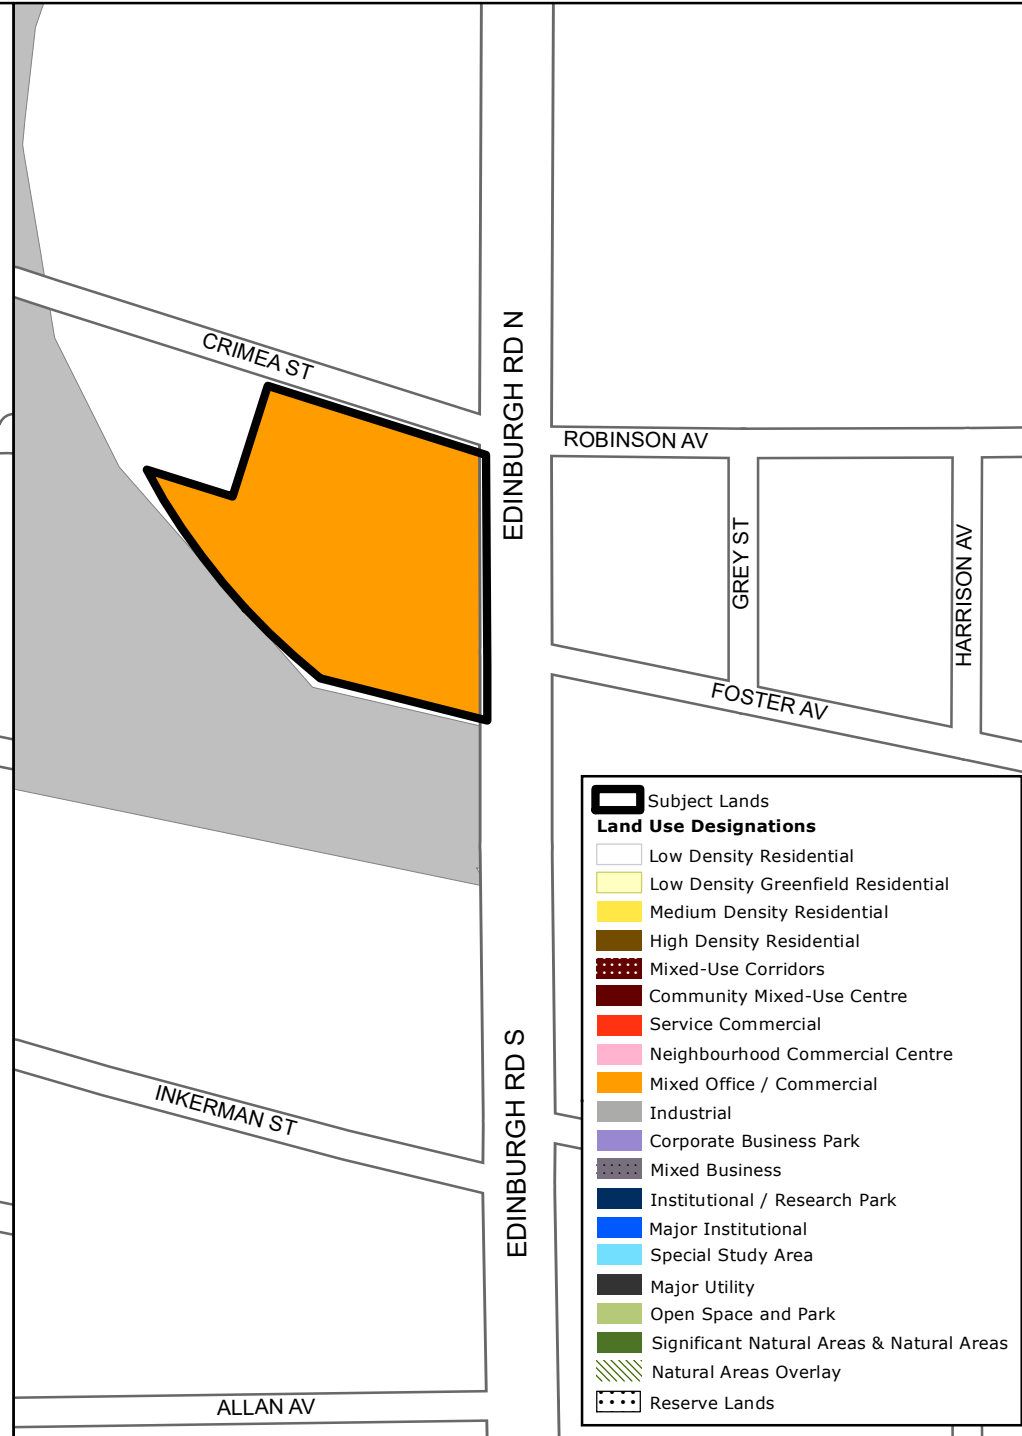

Proposed Land Use Designations