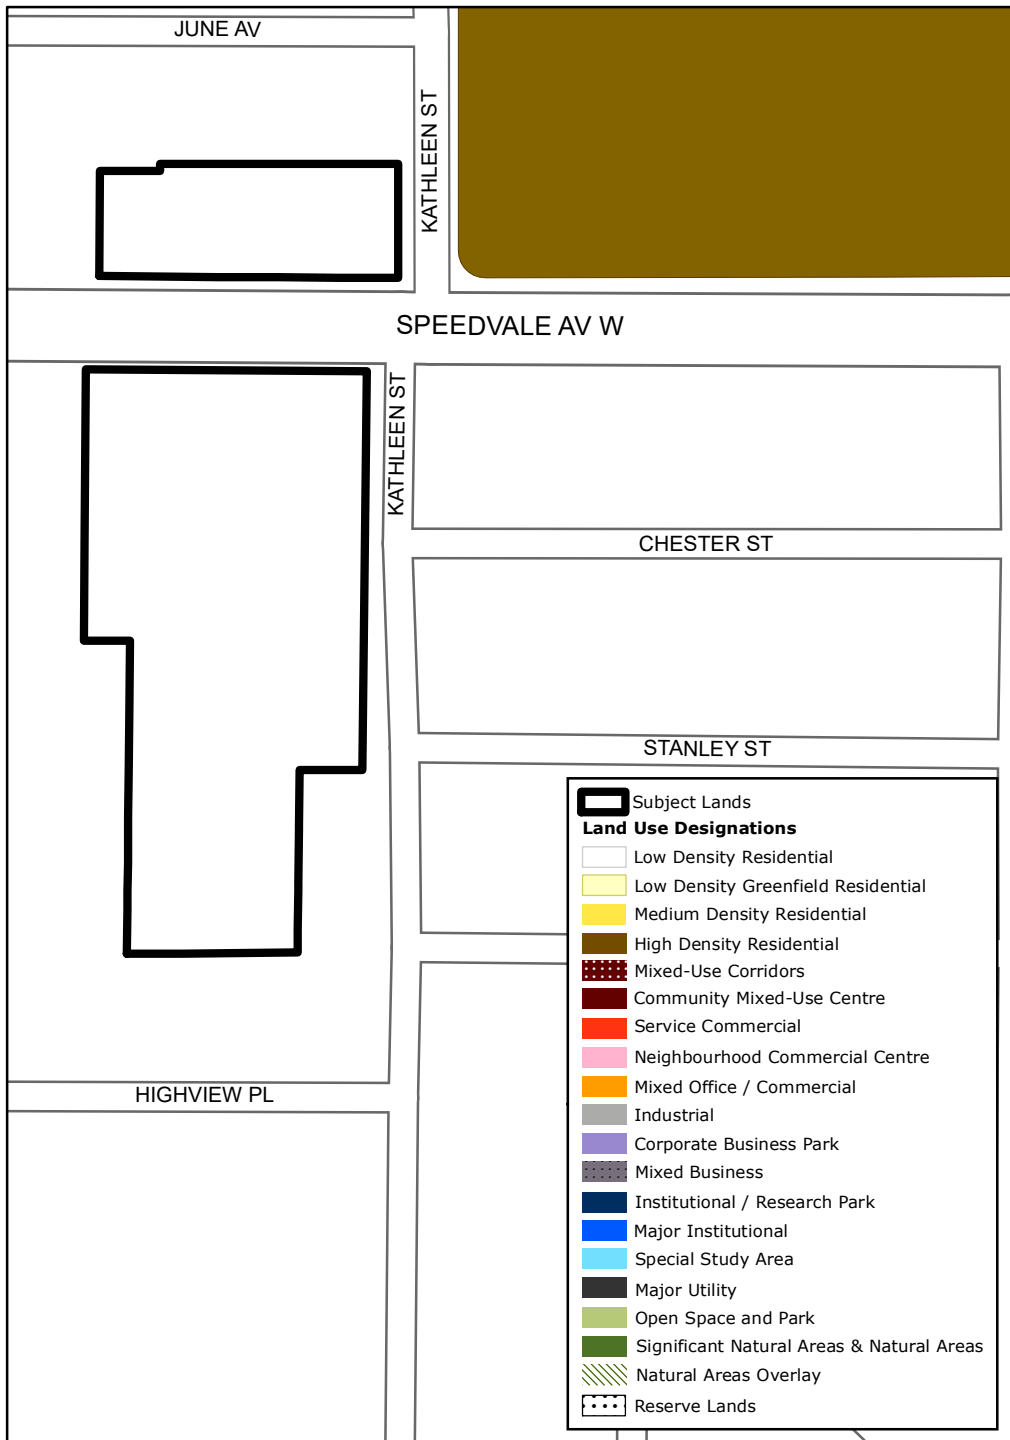

Speedvale Avenue West and Kathleen Street

Existing Land Use Designations