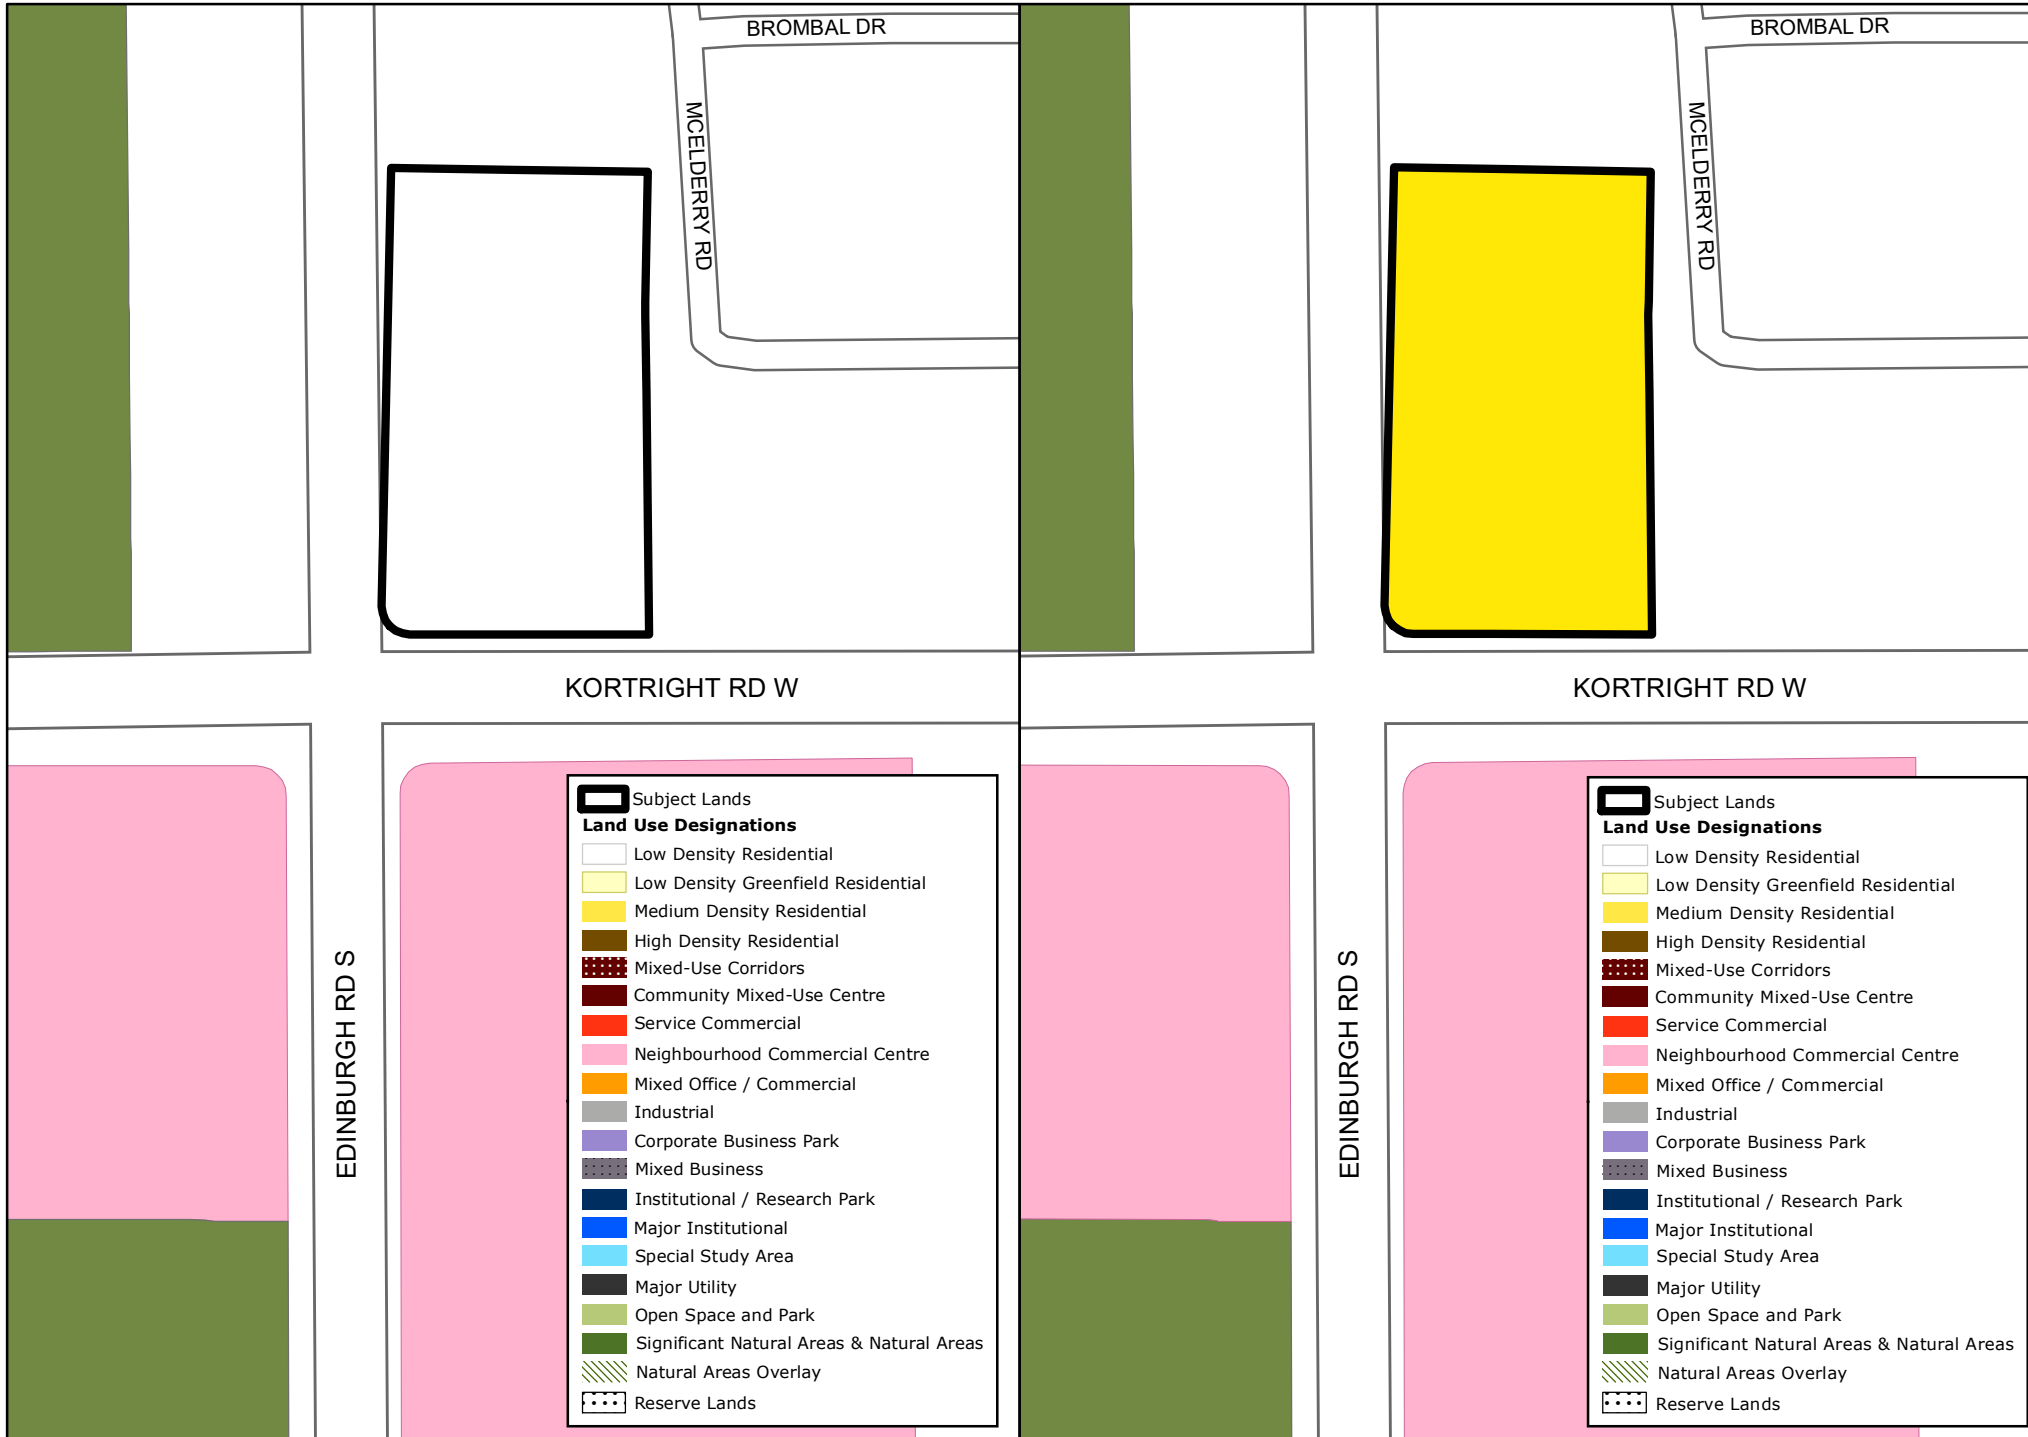

Kortright Road West and Edinburgh Road South

Existing Land Use Designations

Proposed Land Use Designations