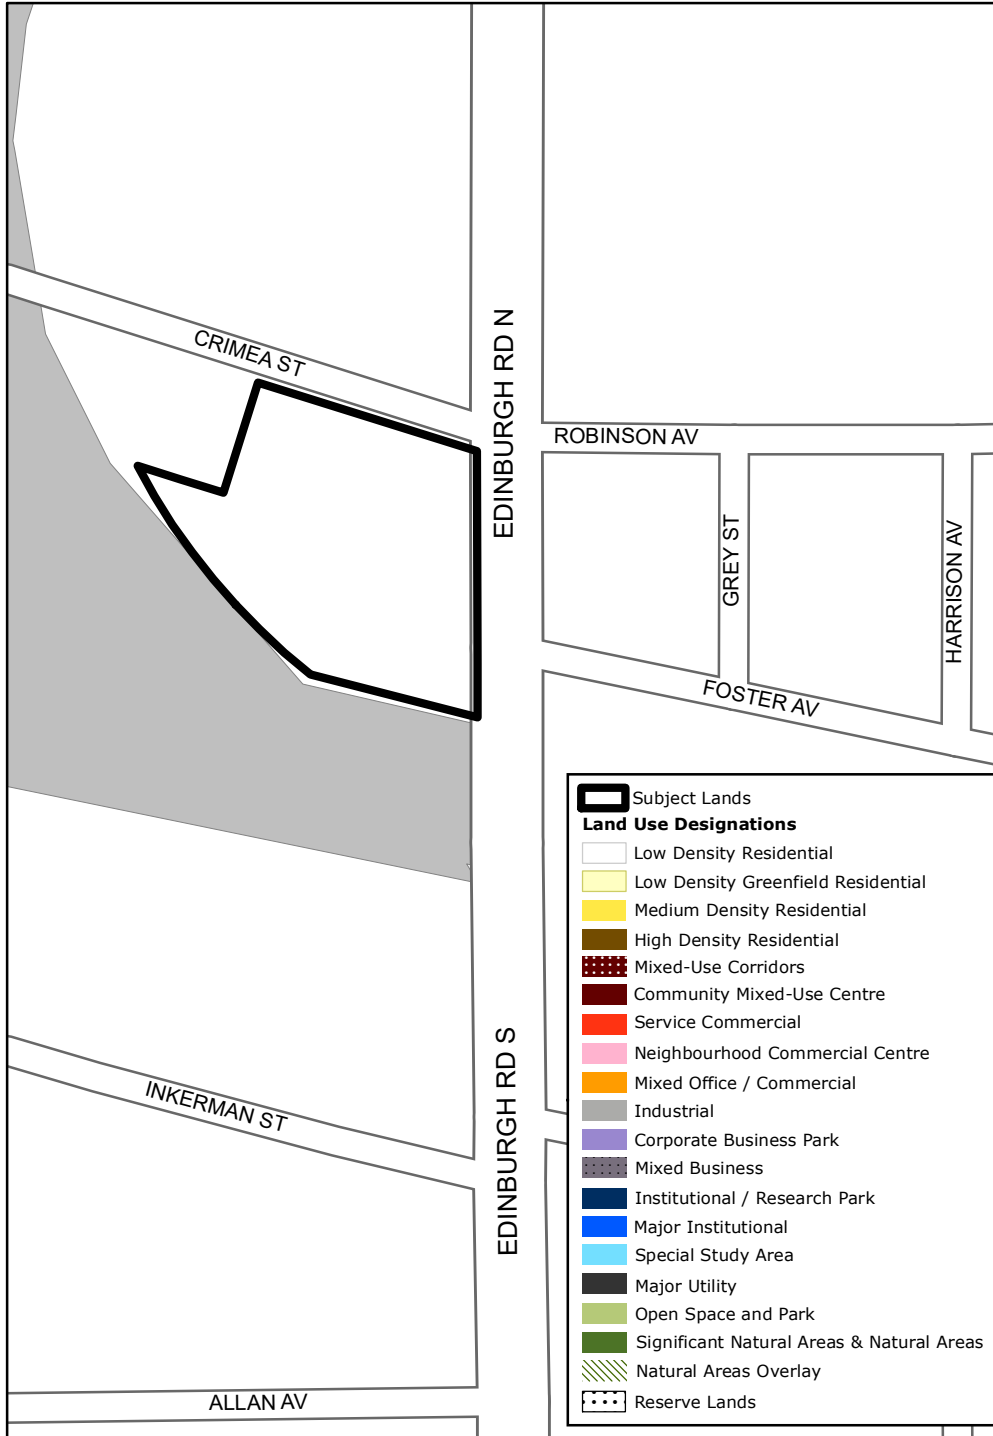

Edinburgh Road North & Crimea Street

Existing Land Use Designations