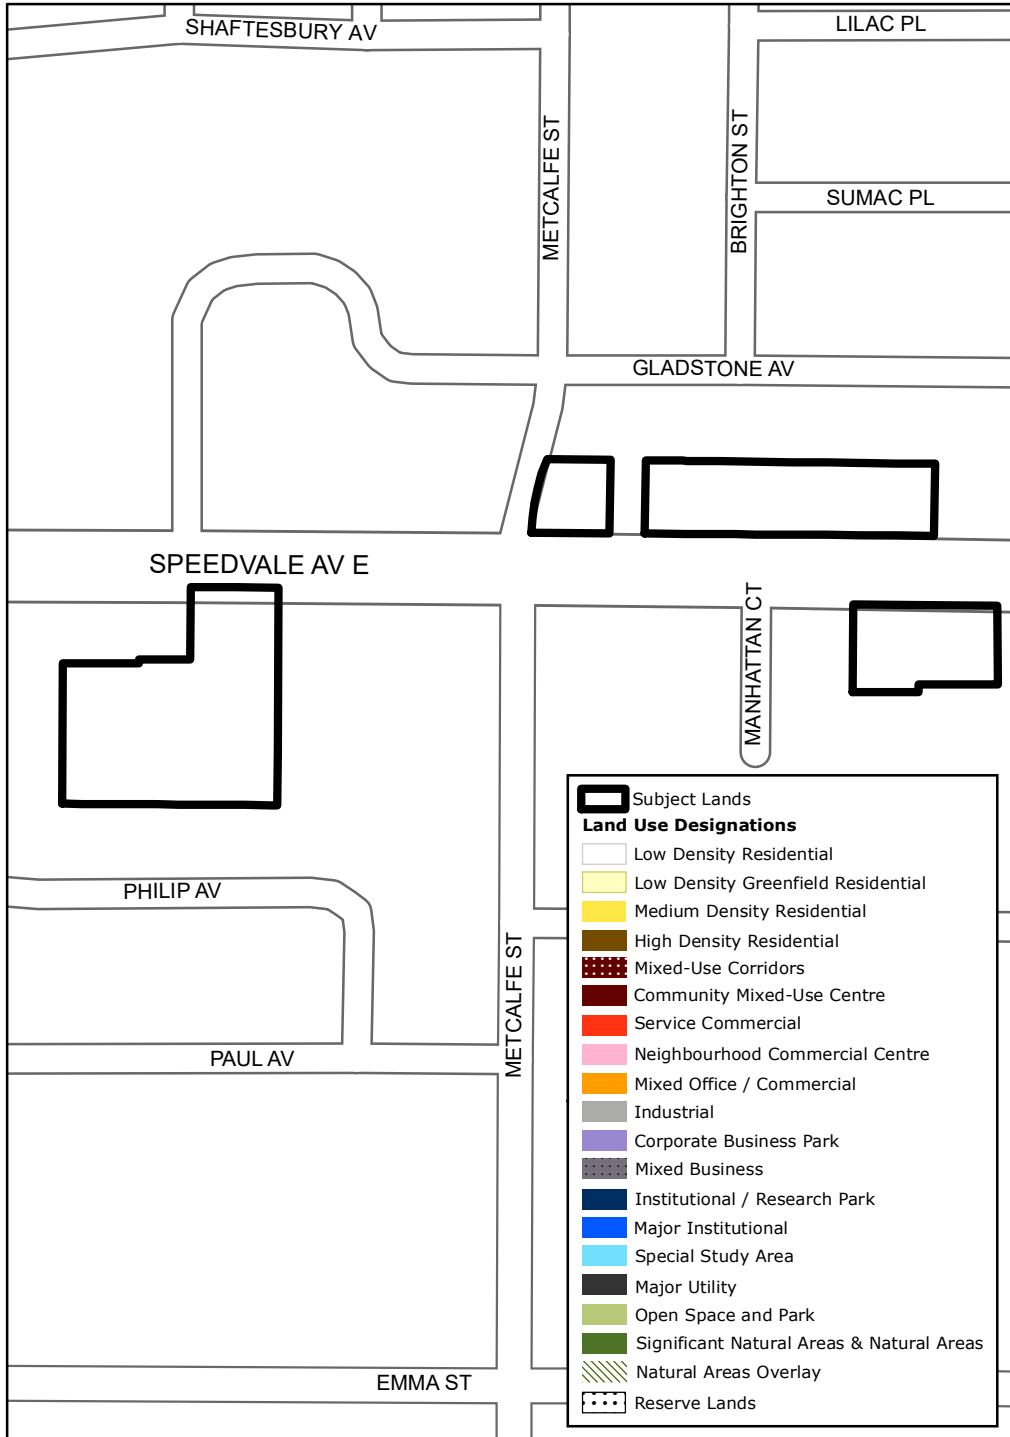

Speedvale Avenue East and Metcalfe Street

Existing Land Use Designations