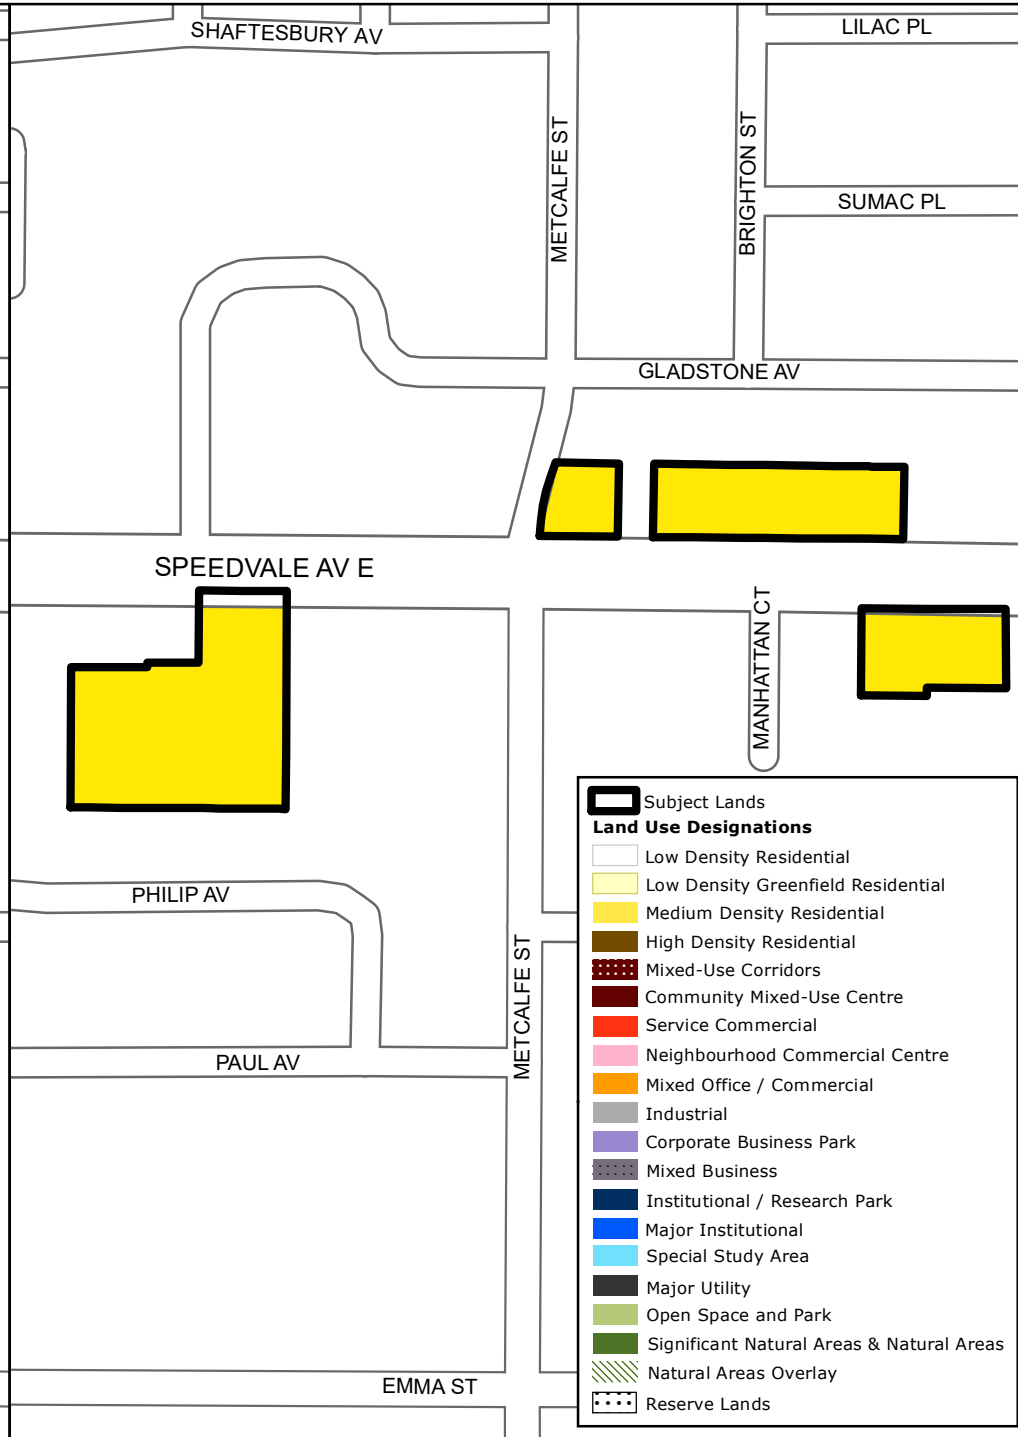

Proposed Land Use Designations