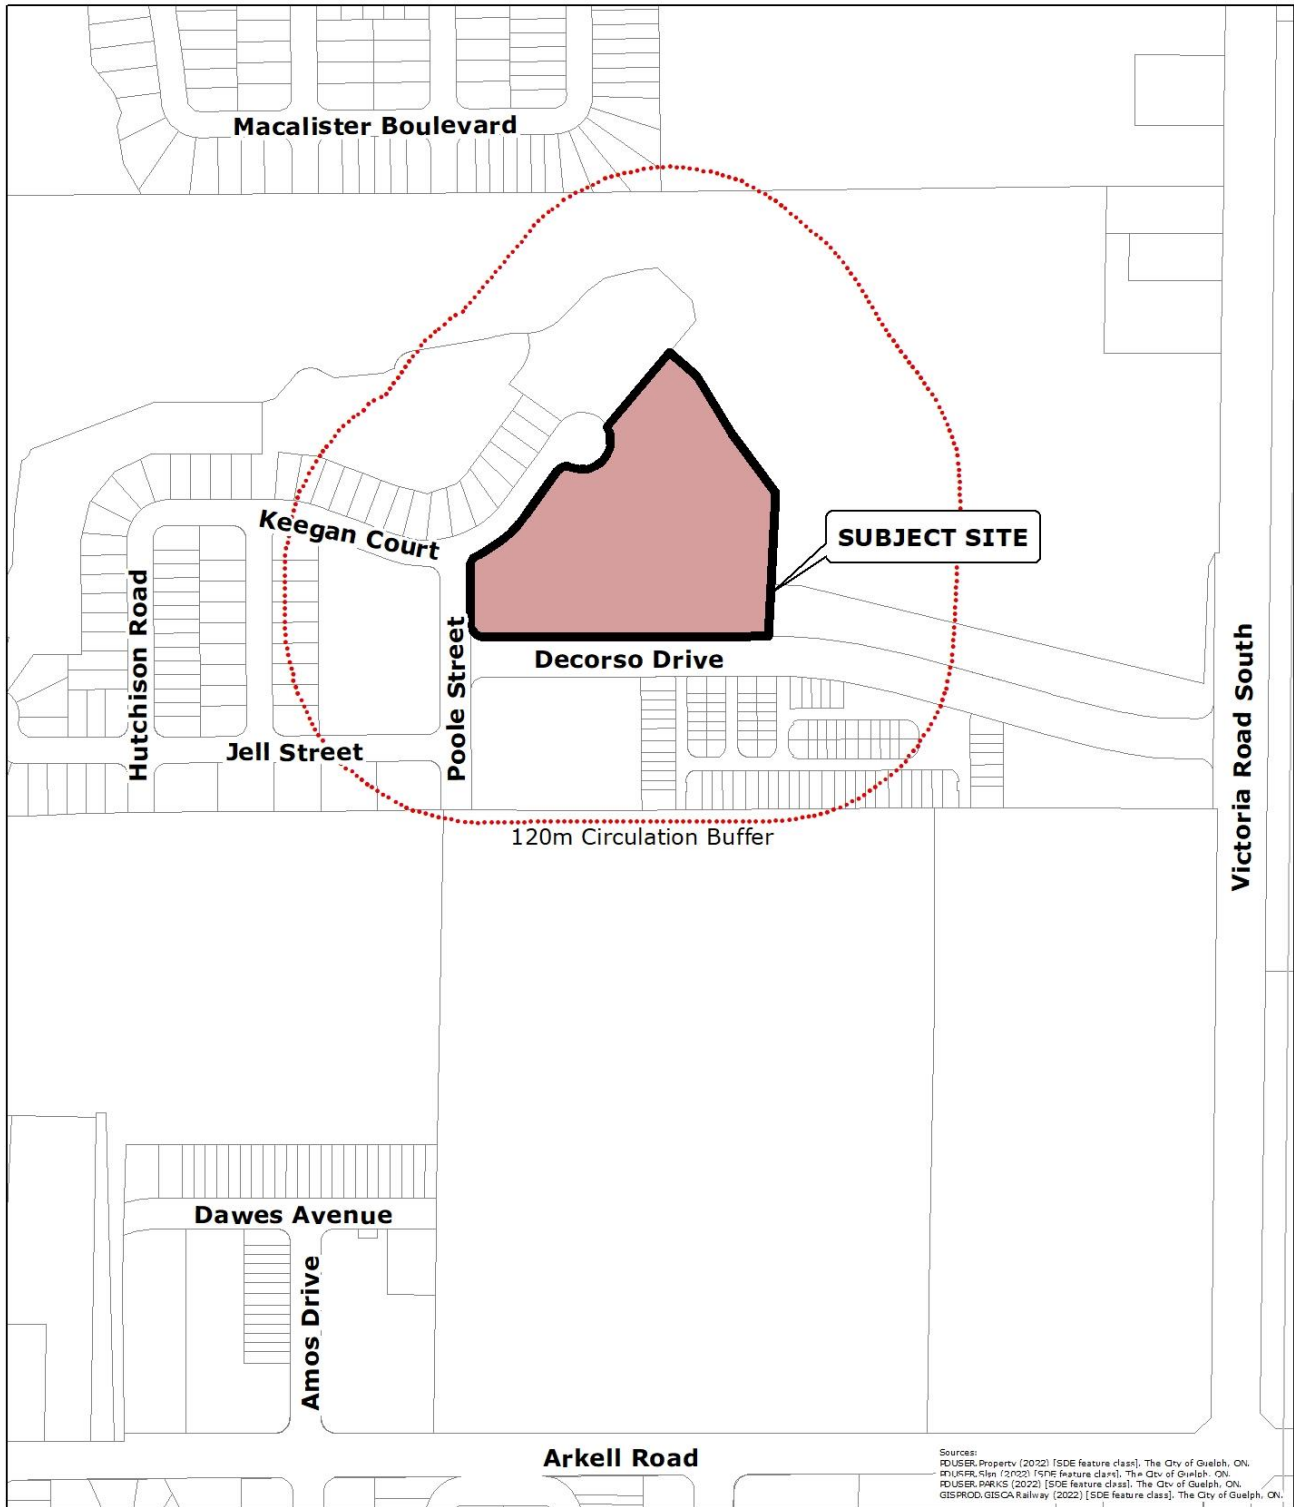

Attachment-1 Location Map and 120m Circulation

N.T.S.

LOCATION MAP and 120m CIRCULATION BUFFER 12 Poole Street