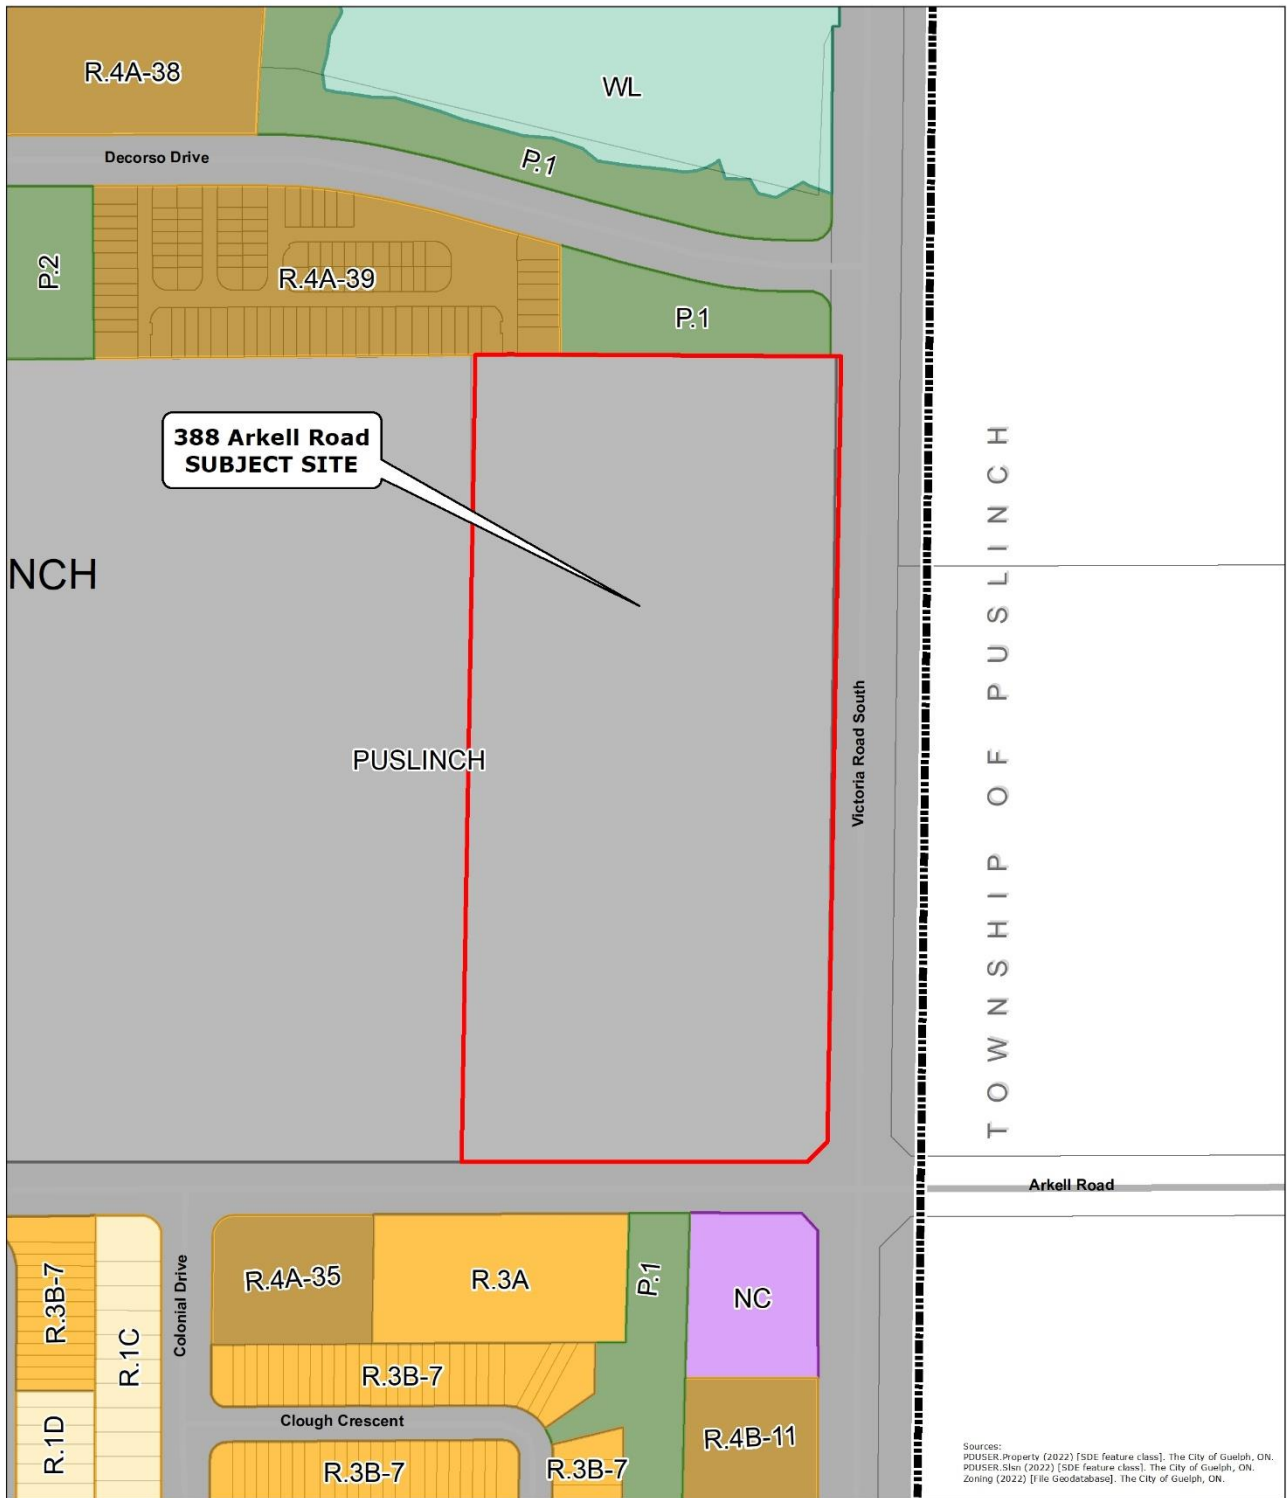

Attachment-7 Existing Zoning

Existing Zoning 388 Arkell Road