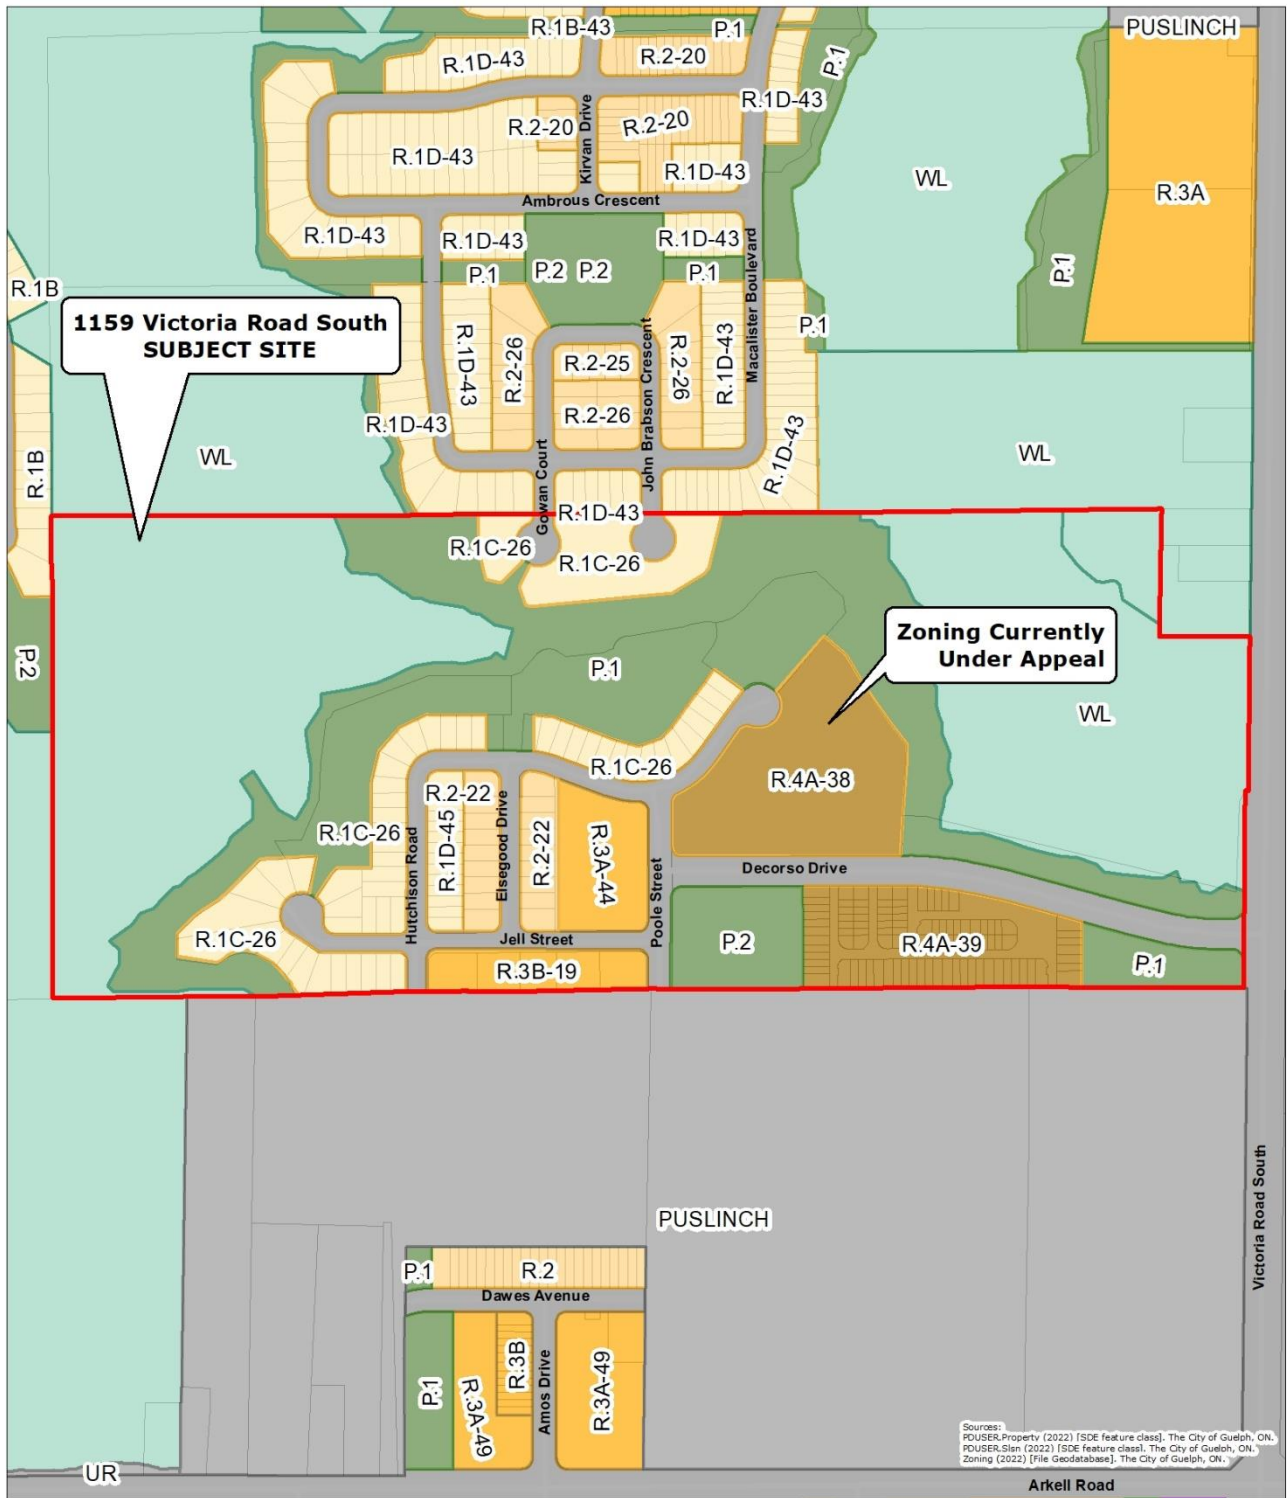

Attachment-6 Existing Zoning

Existing Zoning 1159 Victoria Road South