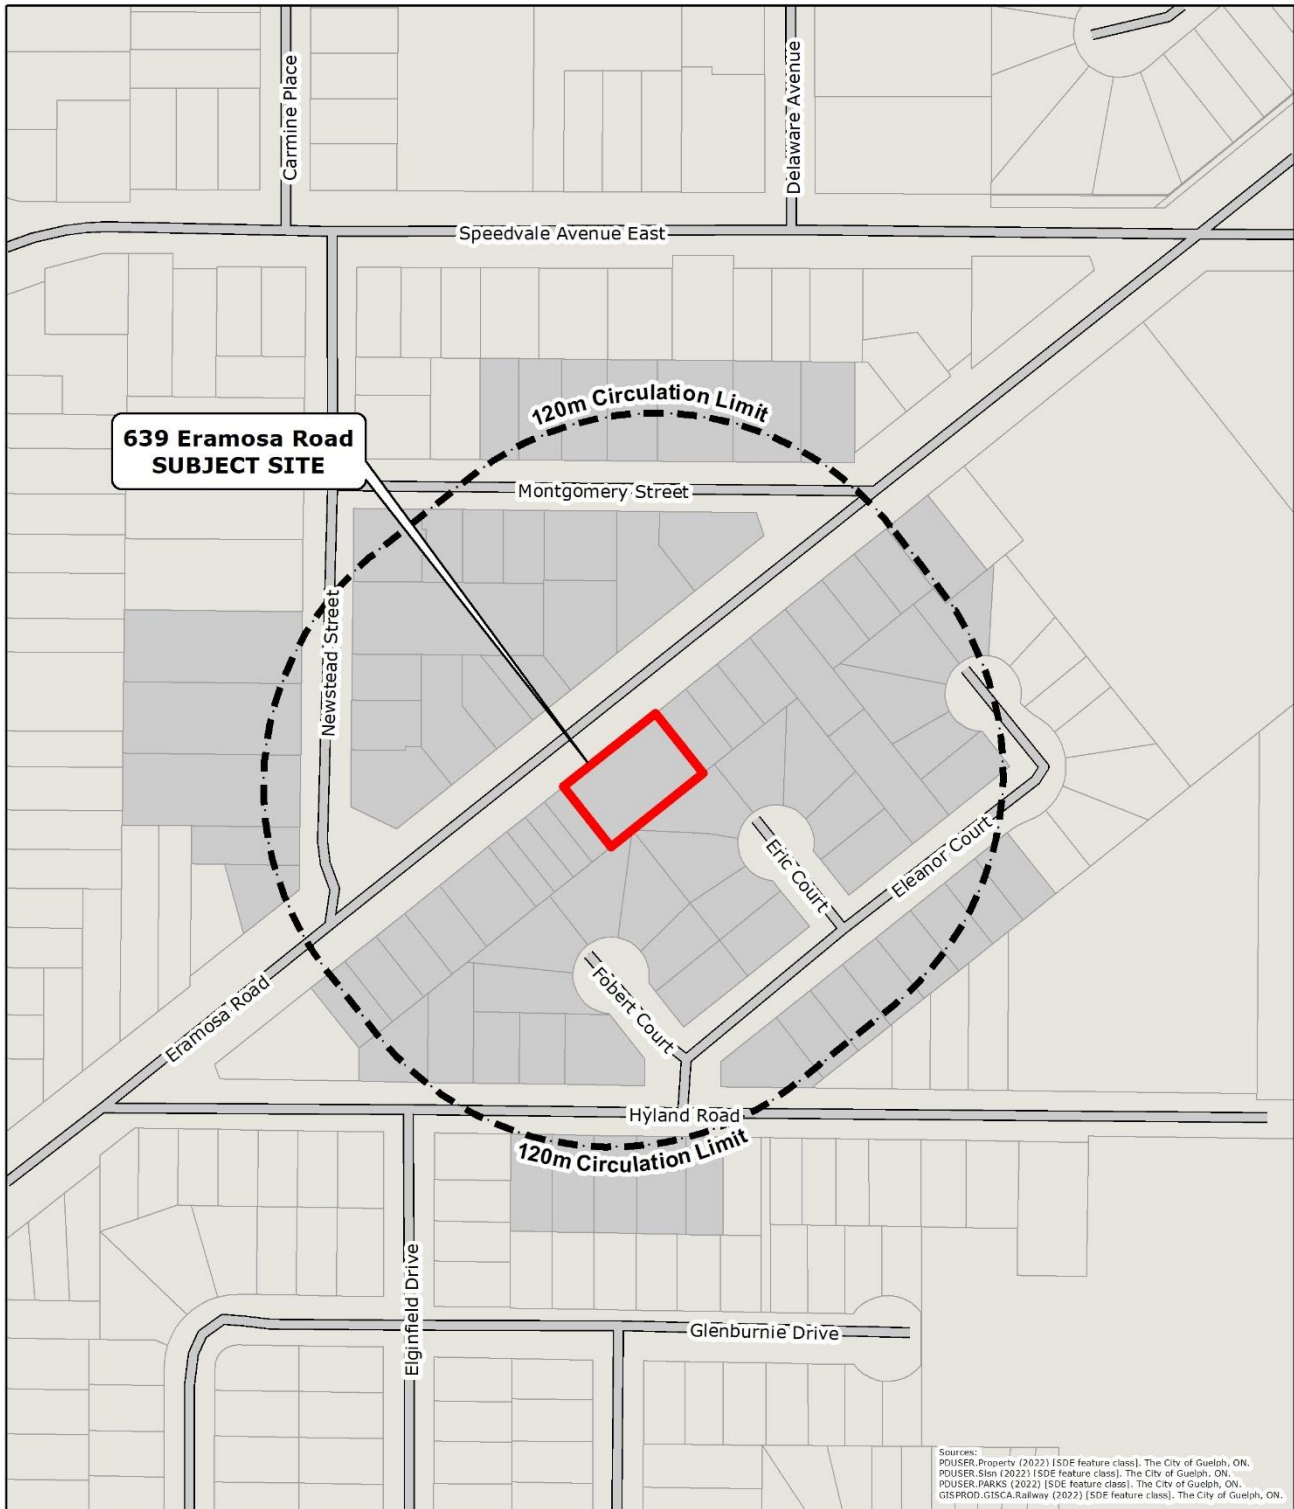

Attachment-1 Location Map and 120m Circulation

LOCATION MAP and 120m CIRCULATION AREA 639 Eramosa Road

Produced by the City of Guelph
Planning, Urban Design and Building Services - Development Planning
July 2022