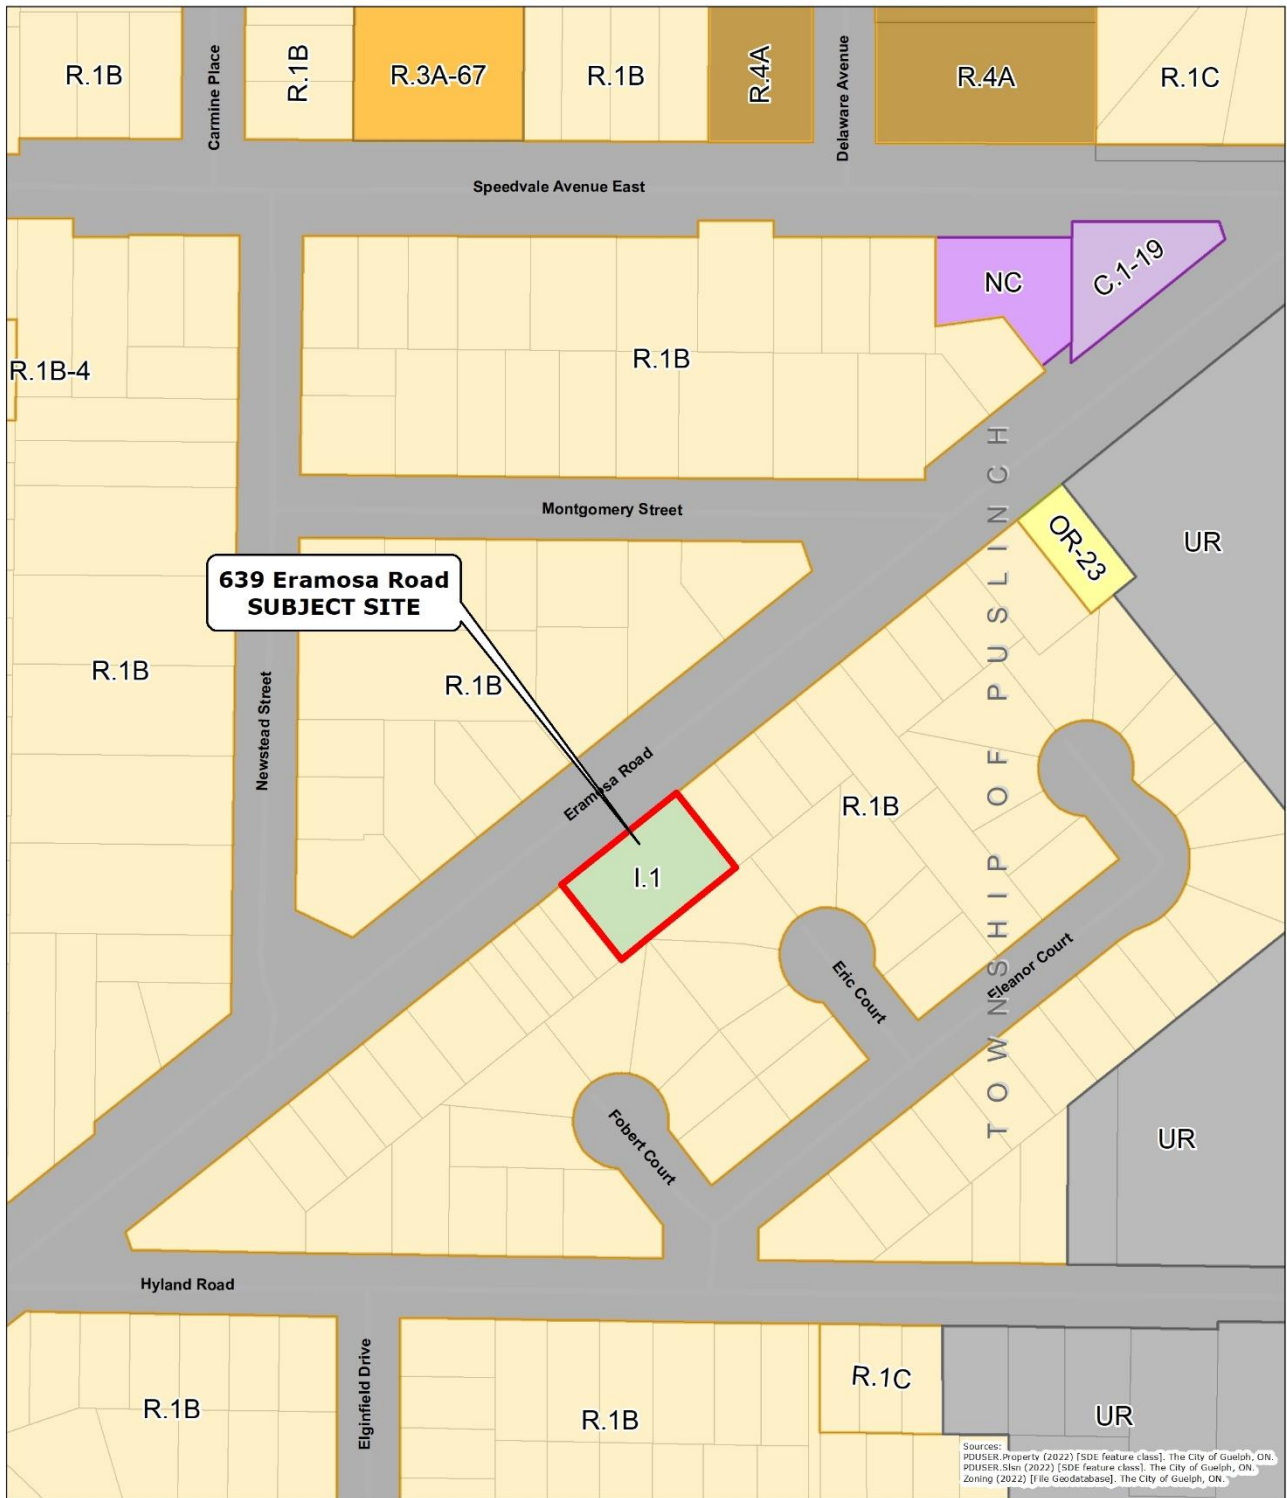

Attachment-5 Existing Zoning

Produced by the City of Guelph
Planning and Building Services - Development Planning
July 2022

Existing Zoning 639 Eramosa Road

CITY OF Guelph
Making a Difference