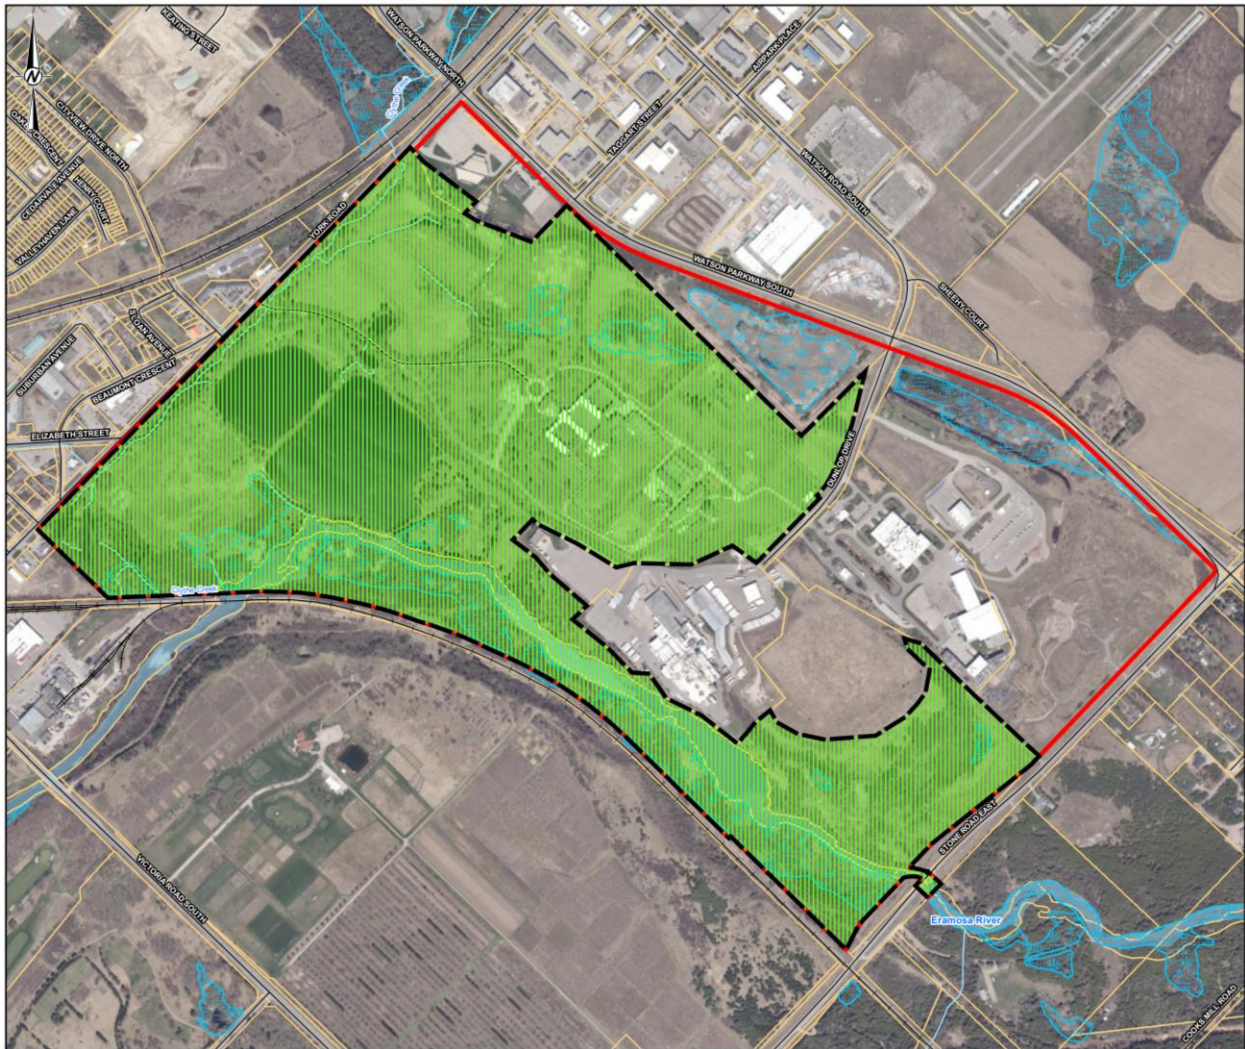

Recommended Ontario Reformatory Heritage Conservation District Boundary

(WSP Golder - February 1, 2023)

- LEGEND**
-  PROPOSED HCD BOUNDARY
 -  STUDY AREA
 -  ROADWAY
 -  RAILROAD
 -  WATERCOURSE
 -  ERAMOSIA RIVER
 -  WETLAND
 -  PROPERTY PARCEL