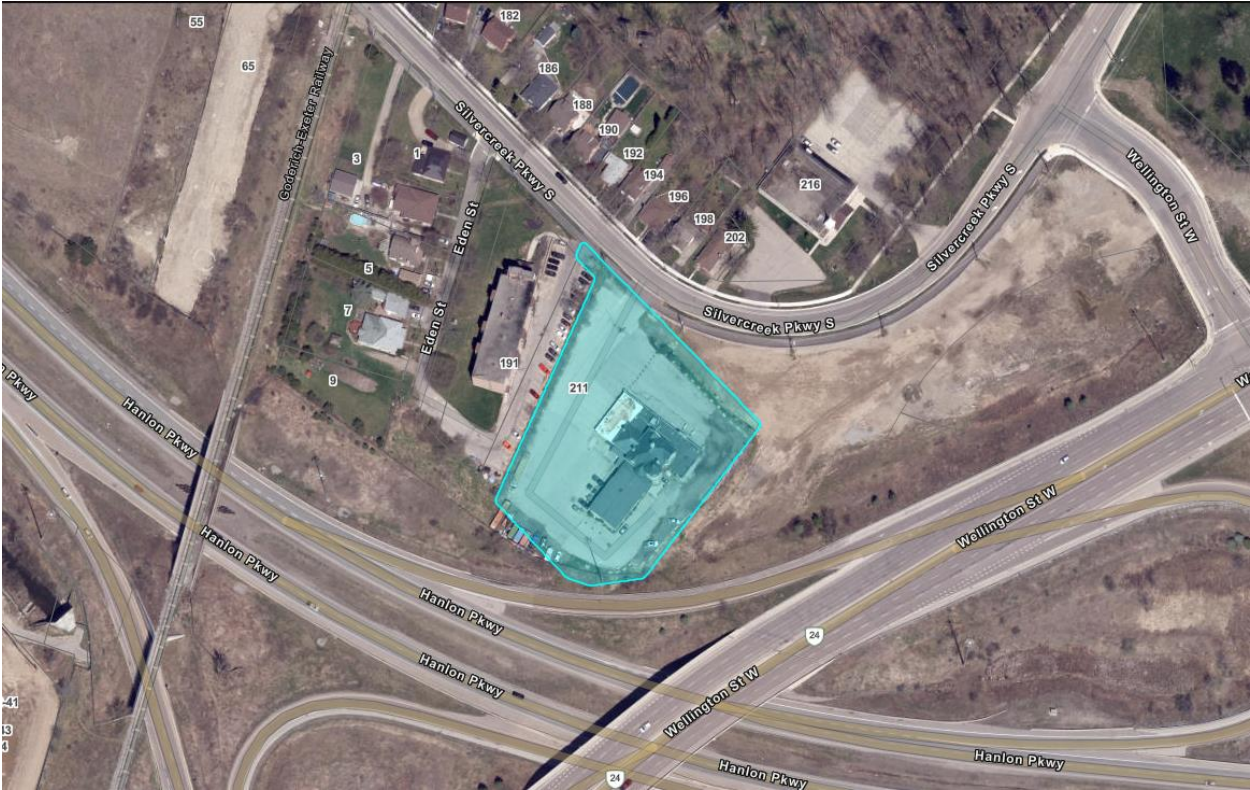

Attachment-1 Location of the Sleeman, 211 Silvercreek Pkwy S

Figure 1 - Subject property identified by City of Guelph GIS.