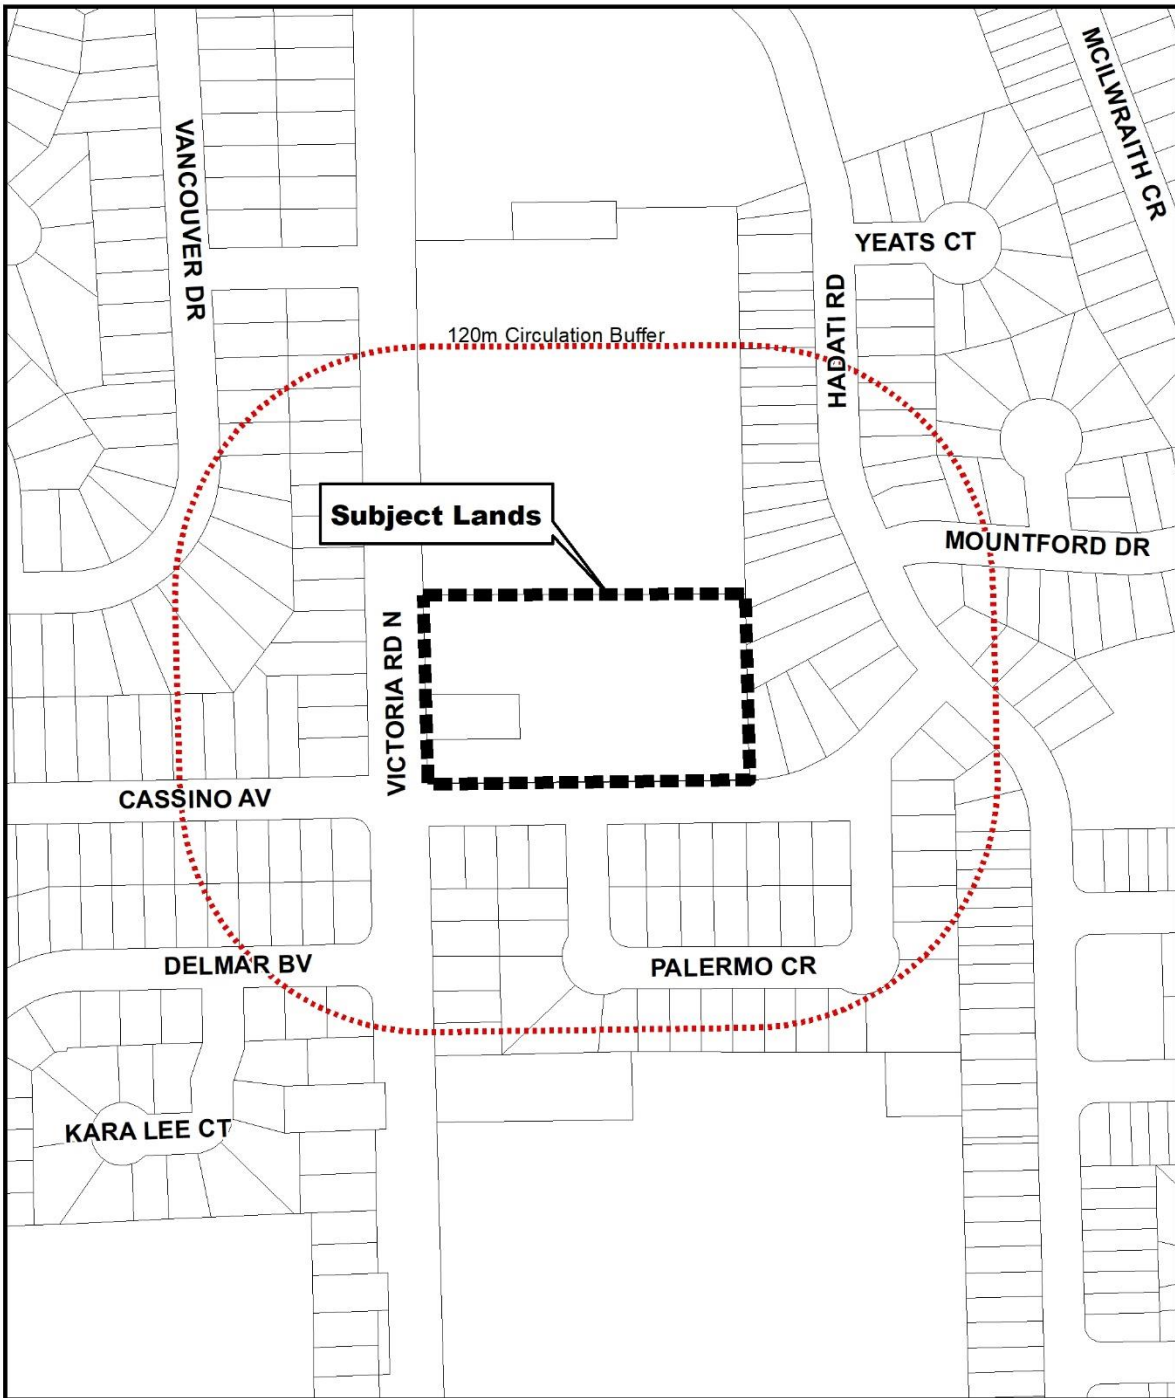

Attachment-1 Location Map and 120 m Circulation

N.T.S.

LOCATION & 120m CIRCULATION MAP 103-105 Victoria Road N