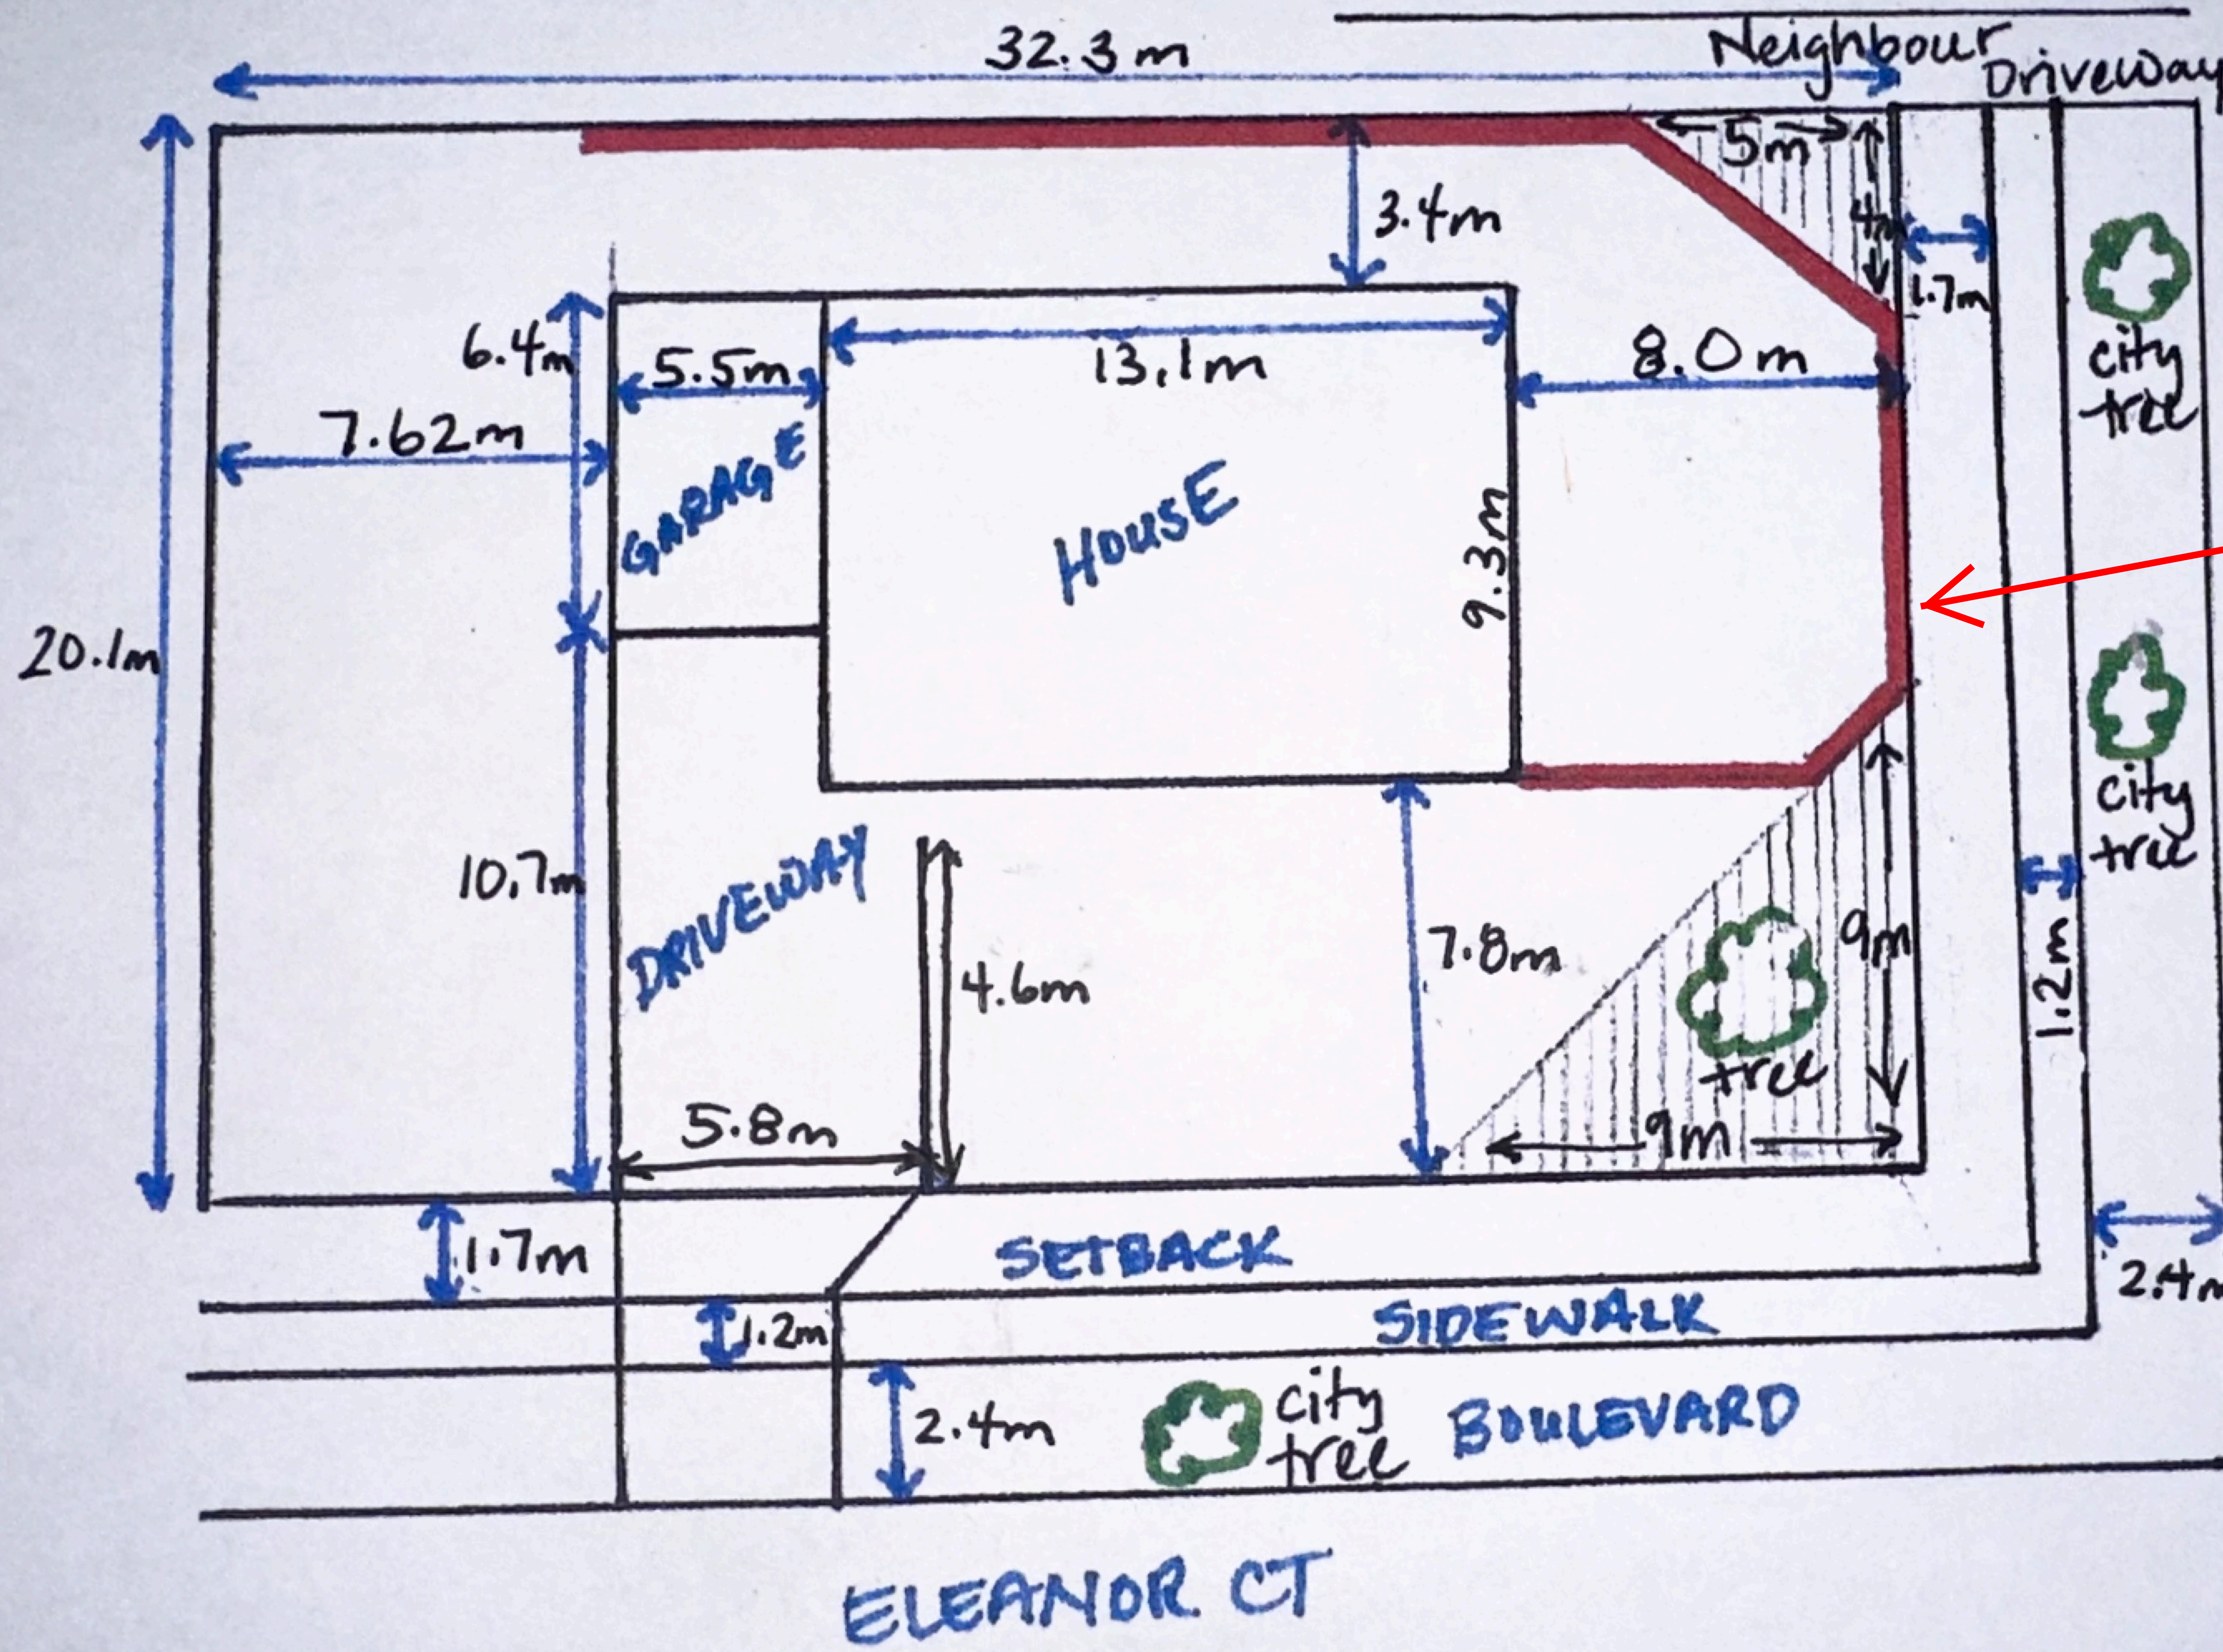

10 Eleanor Ct

1cm \cong 3m

Lot dimensions 32.3 x 20.1m

Proposed fence not to exceed 1.9m height

Requested variance

ERIC CT

ELEANOR CT