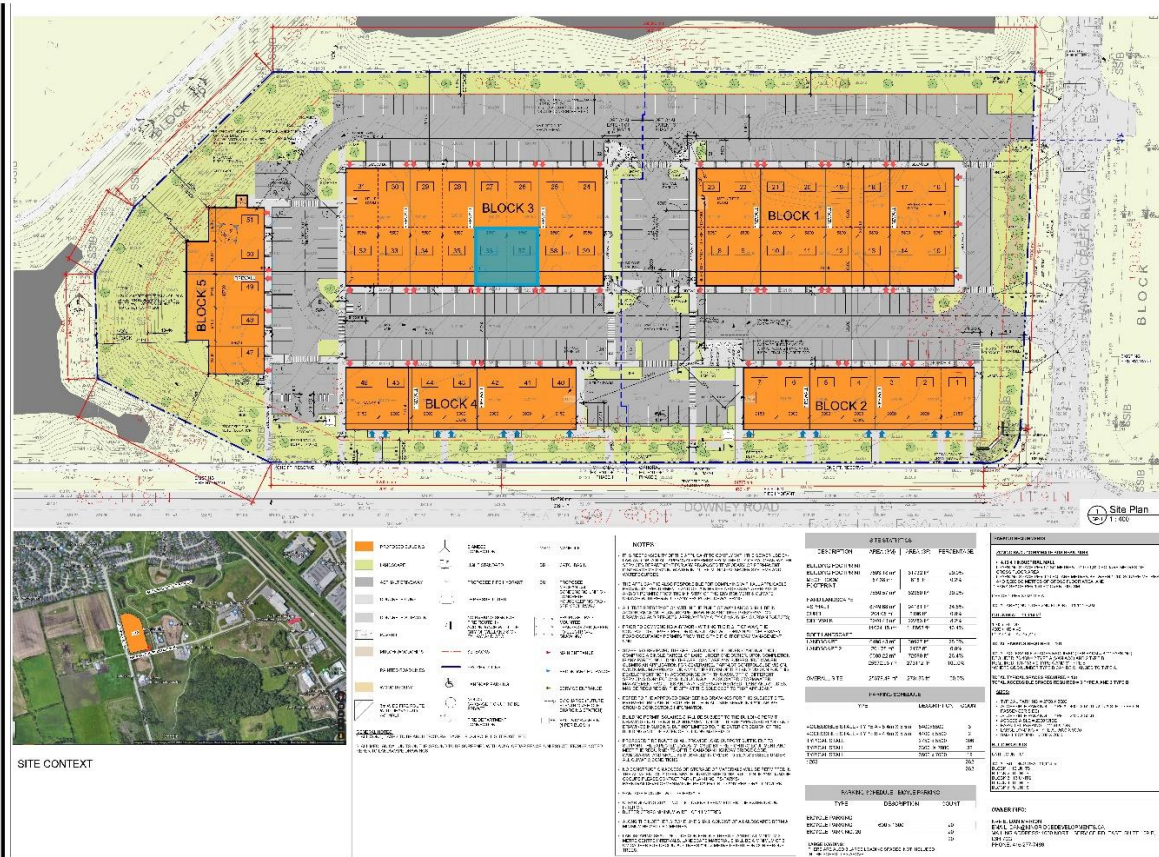

Attachment-6 Conceptual Site Plan

Chambliss
 10000 Peachtree Dunwoody Road, Suite 100
 Atlanta, GA 30328
 404.412.1234

Site Plan
 1:100

Hanlon Flex Commercial SPA
 SPA FILE #
 SP21-019
 Plan 61M-169

SITE PLAN

DATE: 02/21/2021
 DRAWN BY: JAC
 CHECKED BY: JAC
 SCALE: AS SHOWN
 SHEET NO: 12 OF 15

SP-1