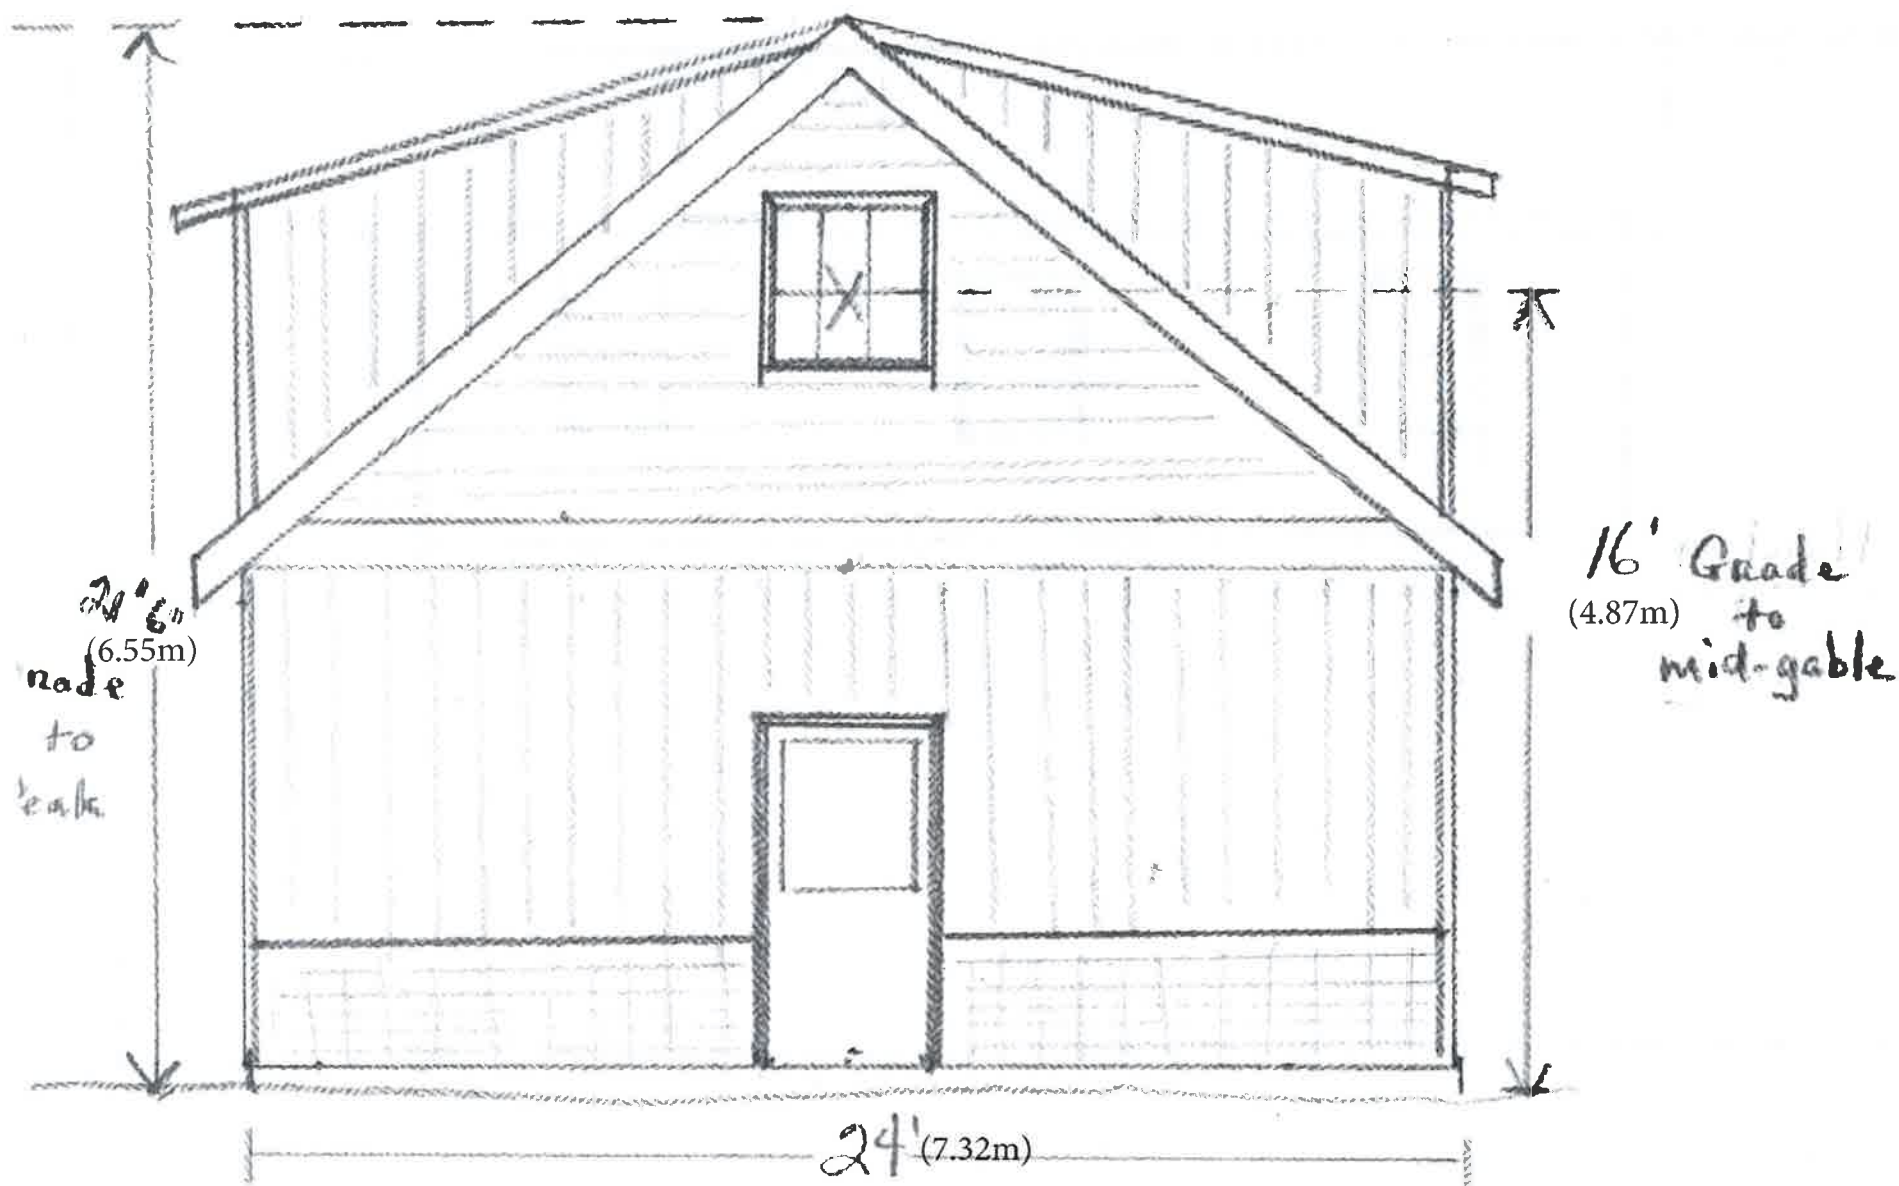

Right side Scale 5mm = 1ft (0.5cm = 0.30m)

7.315 10.973

FRONT
VIEW

SCALE 1/4" = 1' (0.5cm = 0.50m)

REAR VIEW