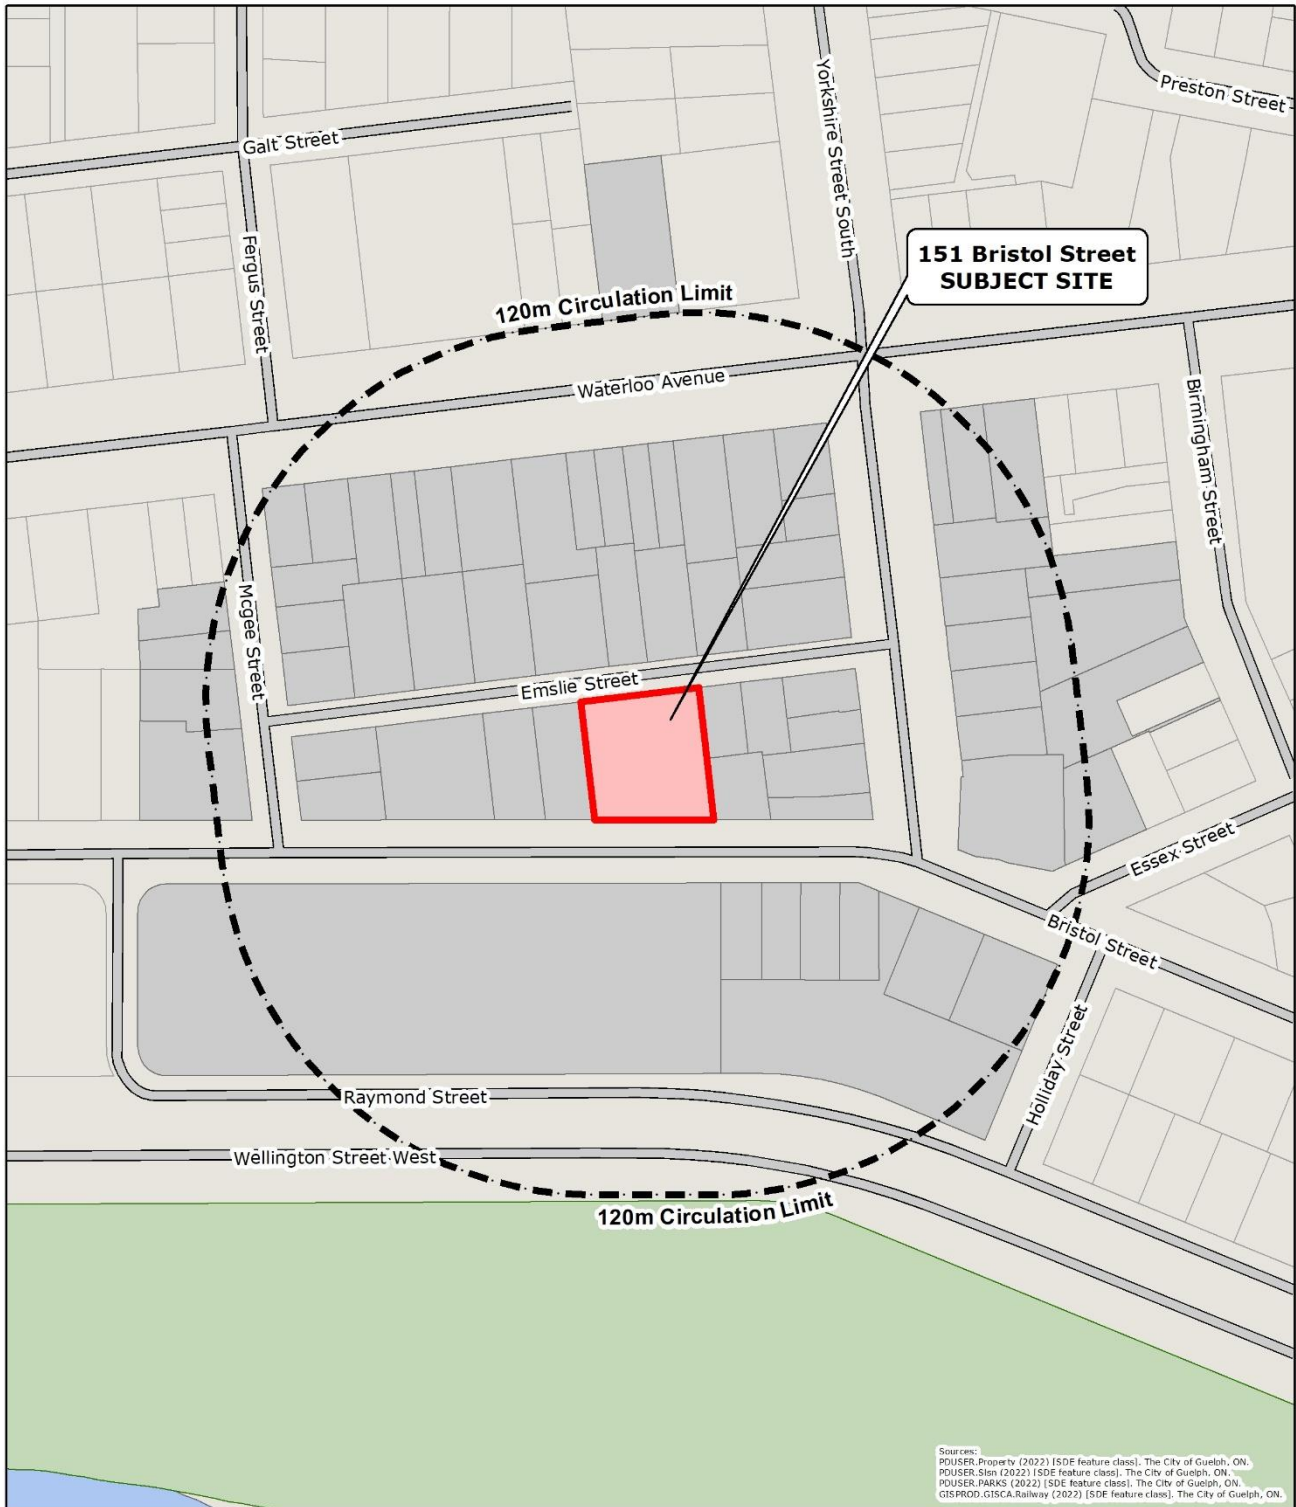

Attachment-1 Location Map and 120 metre Circulation

0 10 20 40 60 80 100 m

Produced by the City of Guelph
Planning, Urban Design and Building Services - Development Planning
October 2023

**LOCATION MAP and
120m CIRCULATION AREA
151 Bristol Street**