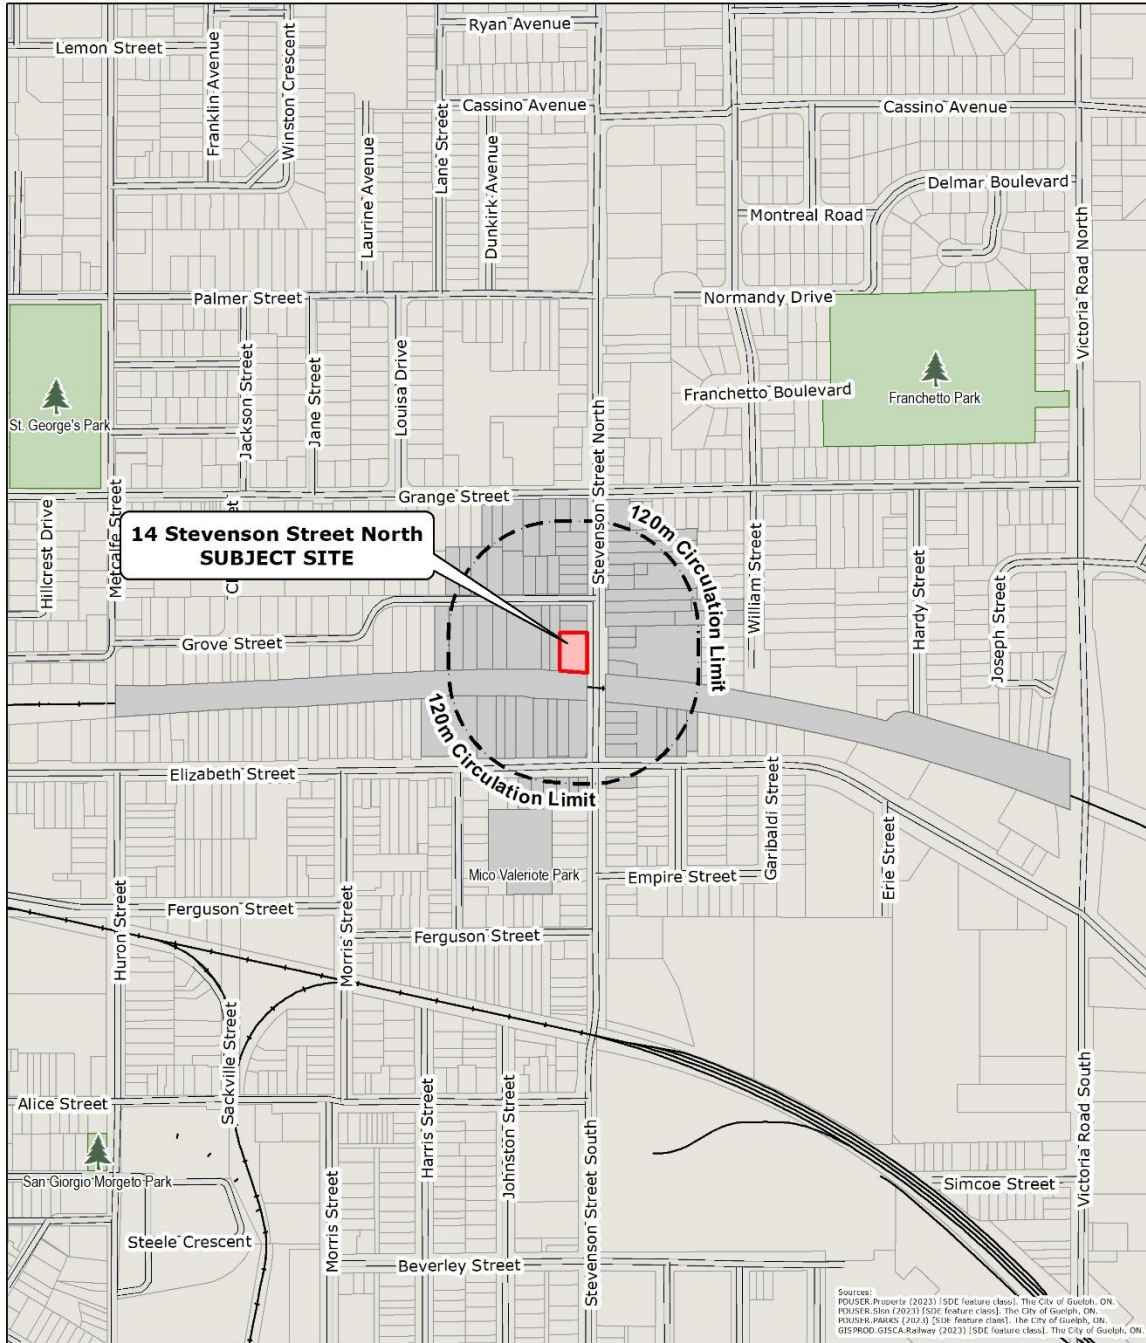

Attachment 1: Location Map and 120 m Circulation

LOCATION MAP and CIRCULATION AREA 14 Stevenson Street North