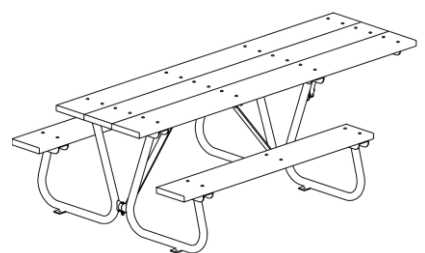

## AAC Recommended Motion

- That the Accessibility Advisory Committee supports renovations to the existing Silvercreek Park washrooms, the replacement of the pavilion, the new trail design, new fixed seating, the new accessible parking spot and supports the overall design
- or has no comments on the design,
- or would like to see if \_\_\_\_\_ modifications could be considered as part of the design