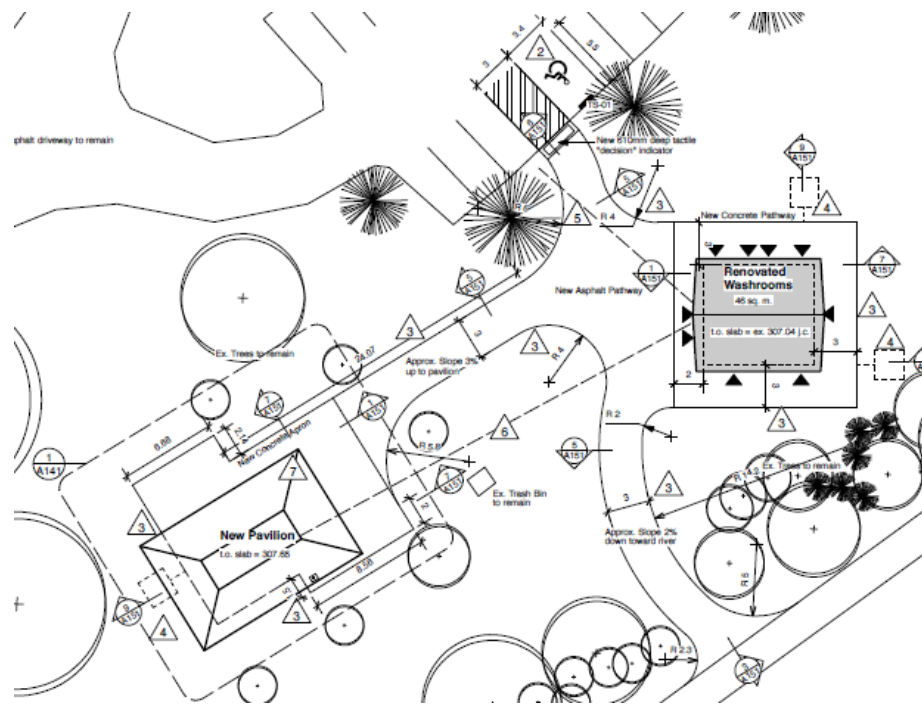

# Silvercreek Park Washroom Renovations & Pavilion Replacement

## AAC Recommended Motion

- That the Accessibility Advisory Committee supports renovations to the existing Silvercreek Park washrooms, the replacement of the pavilion, the new trail design, new fixed seating, the new accessible parking spot and supports the overall design
- or has no comments on the design,
- or would like to see if \_\_\_\_\_ modifications could be considered as part of the design