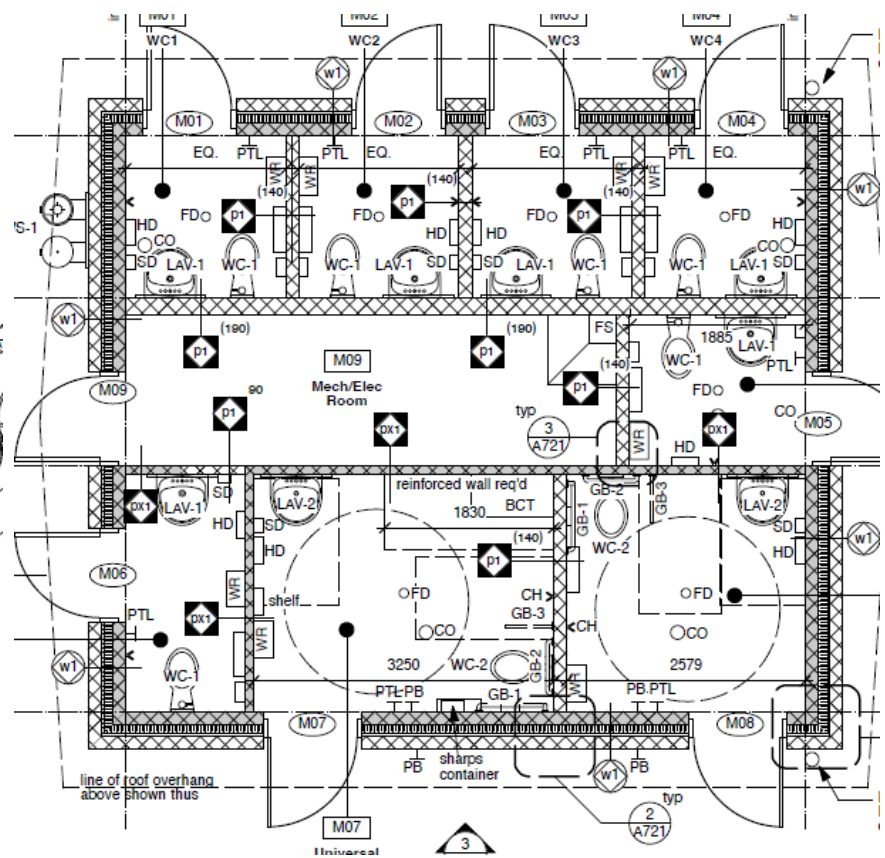

## AAC Recommended Motion

- That the Accessibility Advisory Committee supports renovations to the existing Silvercreek Park washrooms, the replacement of the pavilion, the new trail design, new fixed seating, the new accessible parking spot and supports the overall design
- or has no comments on the design,
- or would like to see if \_\_\_\_\_ modifications could be considered as part of the design