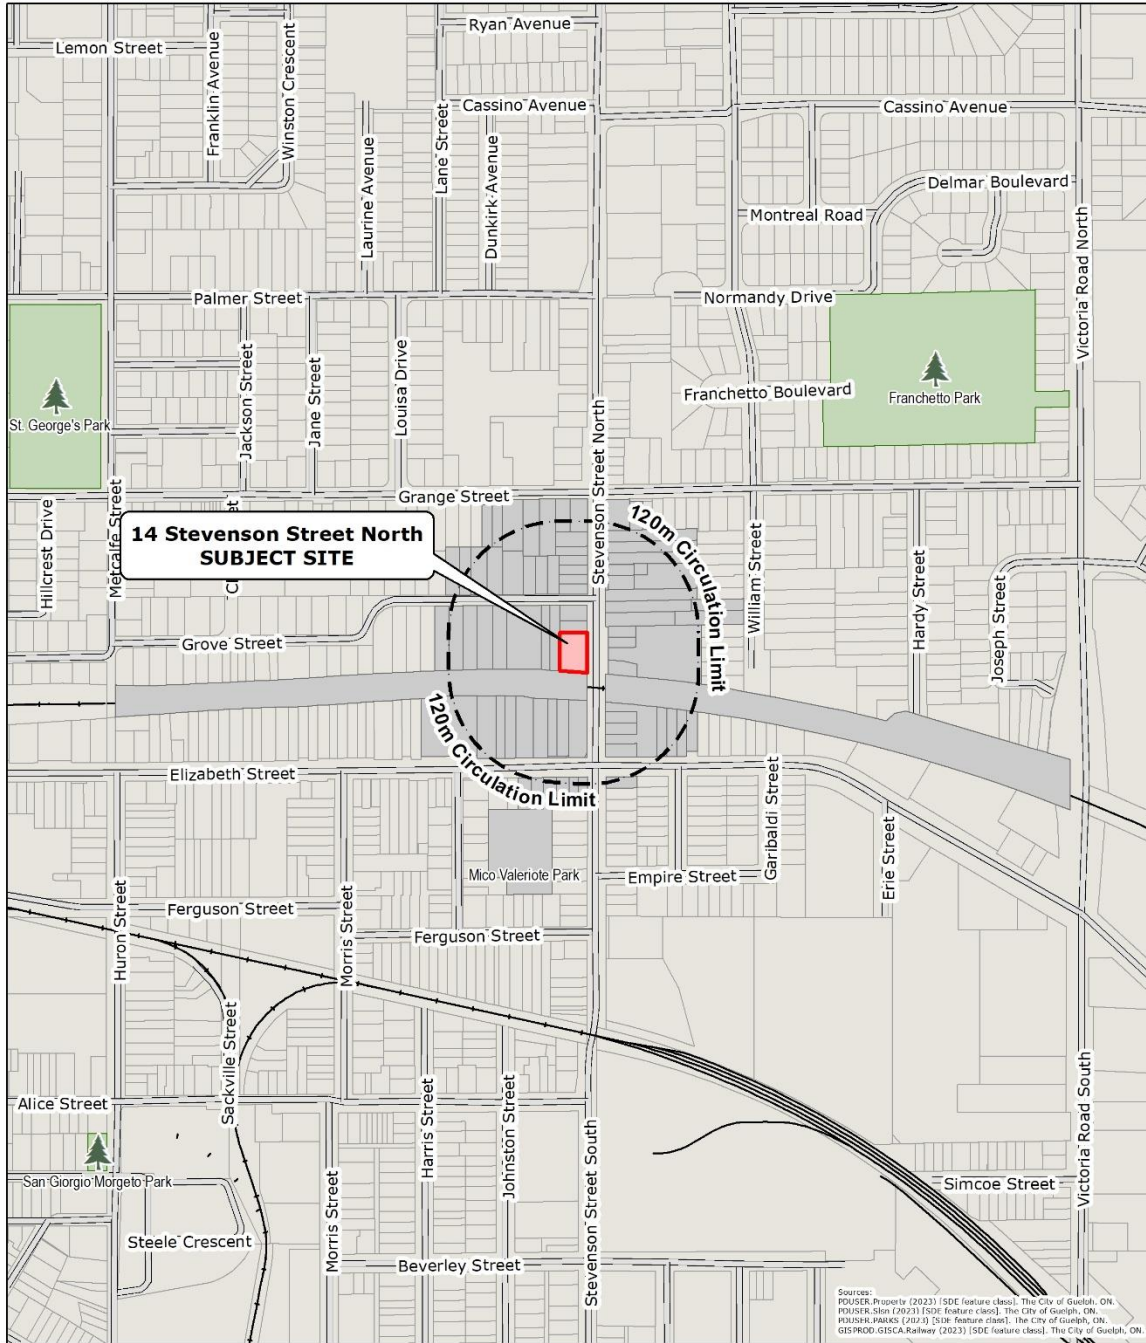

Attachment-1 Location Map and 120 m Circulation

LOCATION MAP and CIRCULATION AREA 14 Stevenson Street North