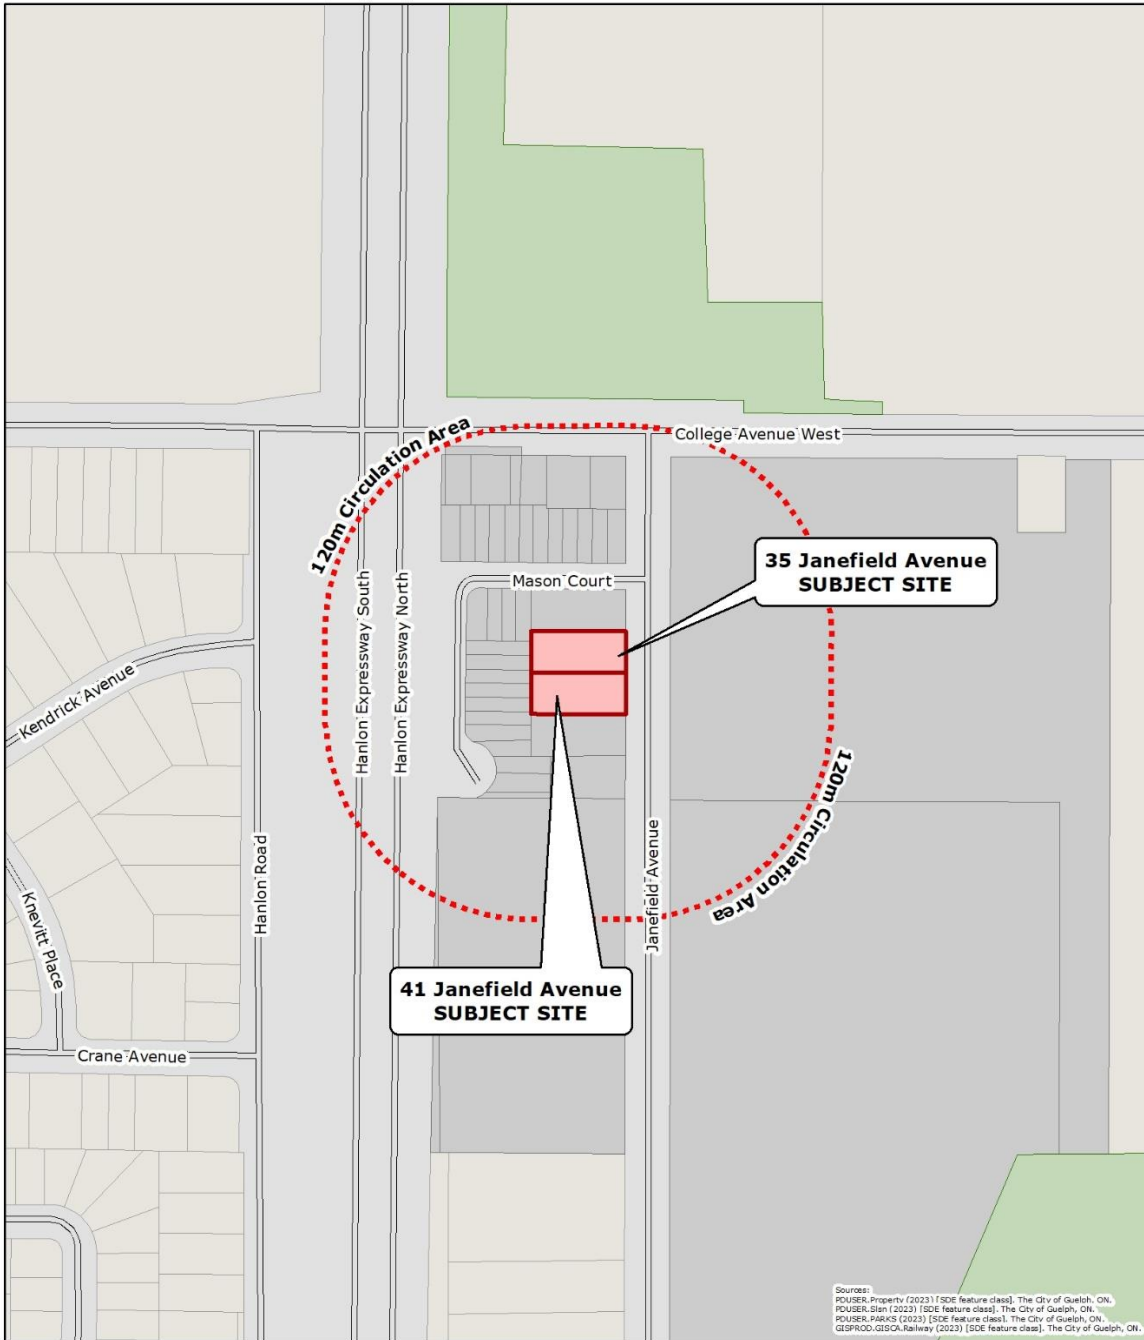

Attachment-1 Location Map and 120 m Circulation

0 25 50 100 150 m

LOCATION MAP and CIRCULATION AREA
35 & 41 Janefield Avenue

Produced by the City of Guelph
Planning and Building Services - Development Planning
November 2023