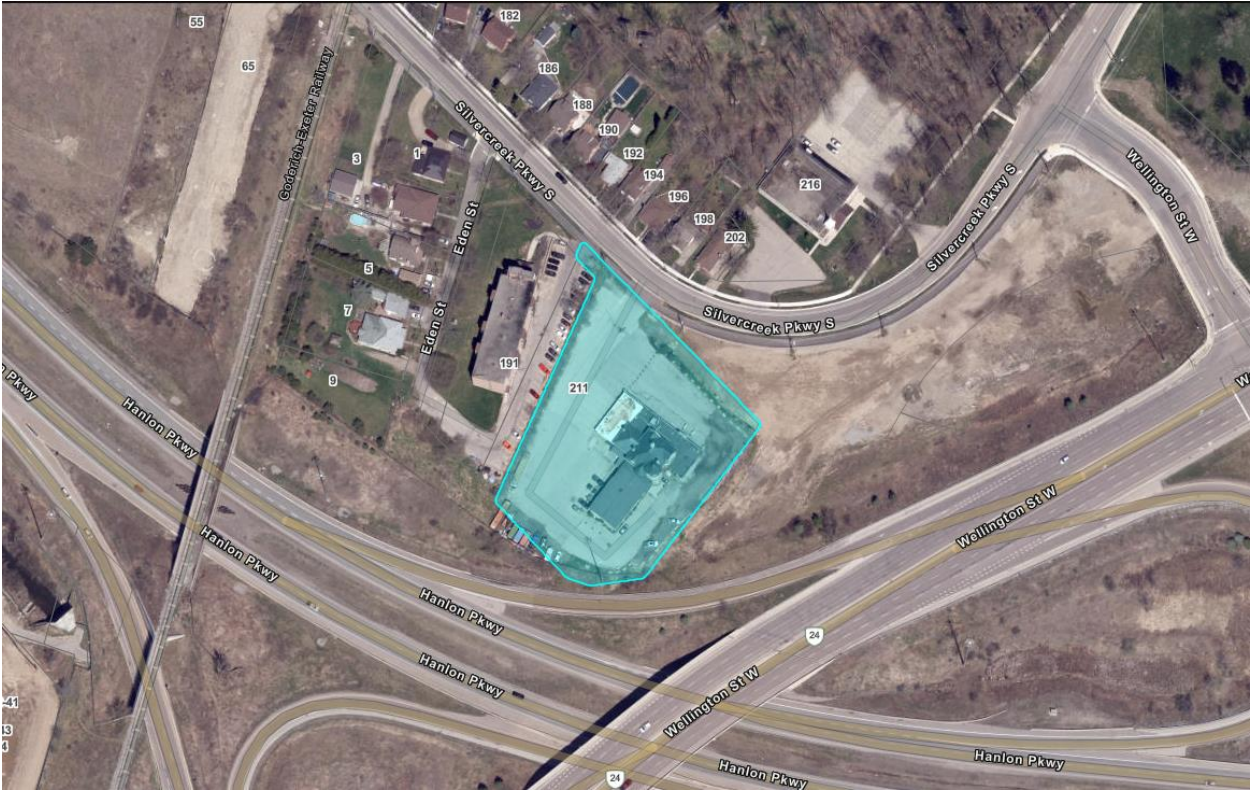

Attachment-1 Location of the Sleeman, 211 Silvercreek Parkway South

Figure 1 - Subject property identified by City of Guelph GIS.