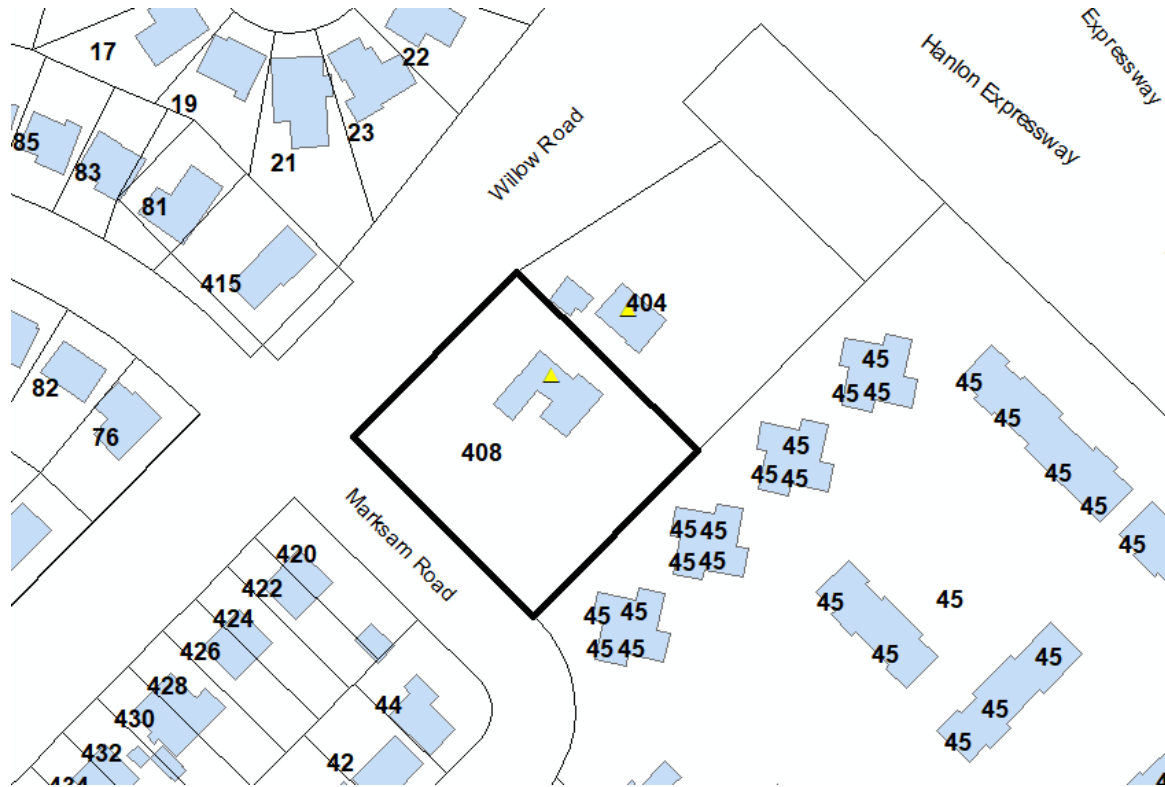

Attachment-1 Property Location

Figure 1 - GIS map showing location of subject property at 408 Willow Road. (City of Guelph GIS).

Figure 2 - Orthographic photo showing 408 Willow Road. (City of Guelph GIS)