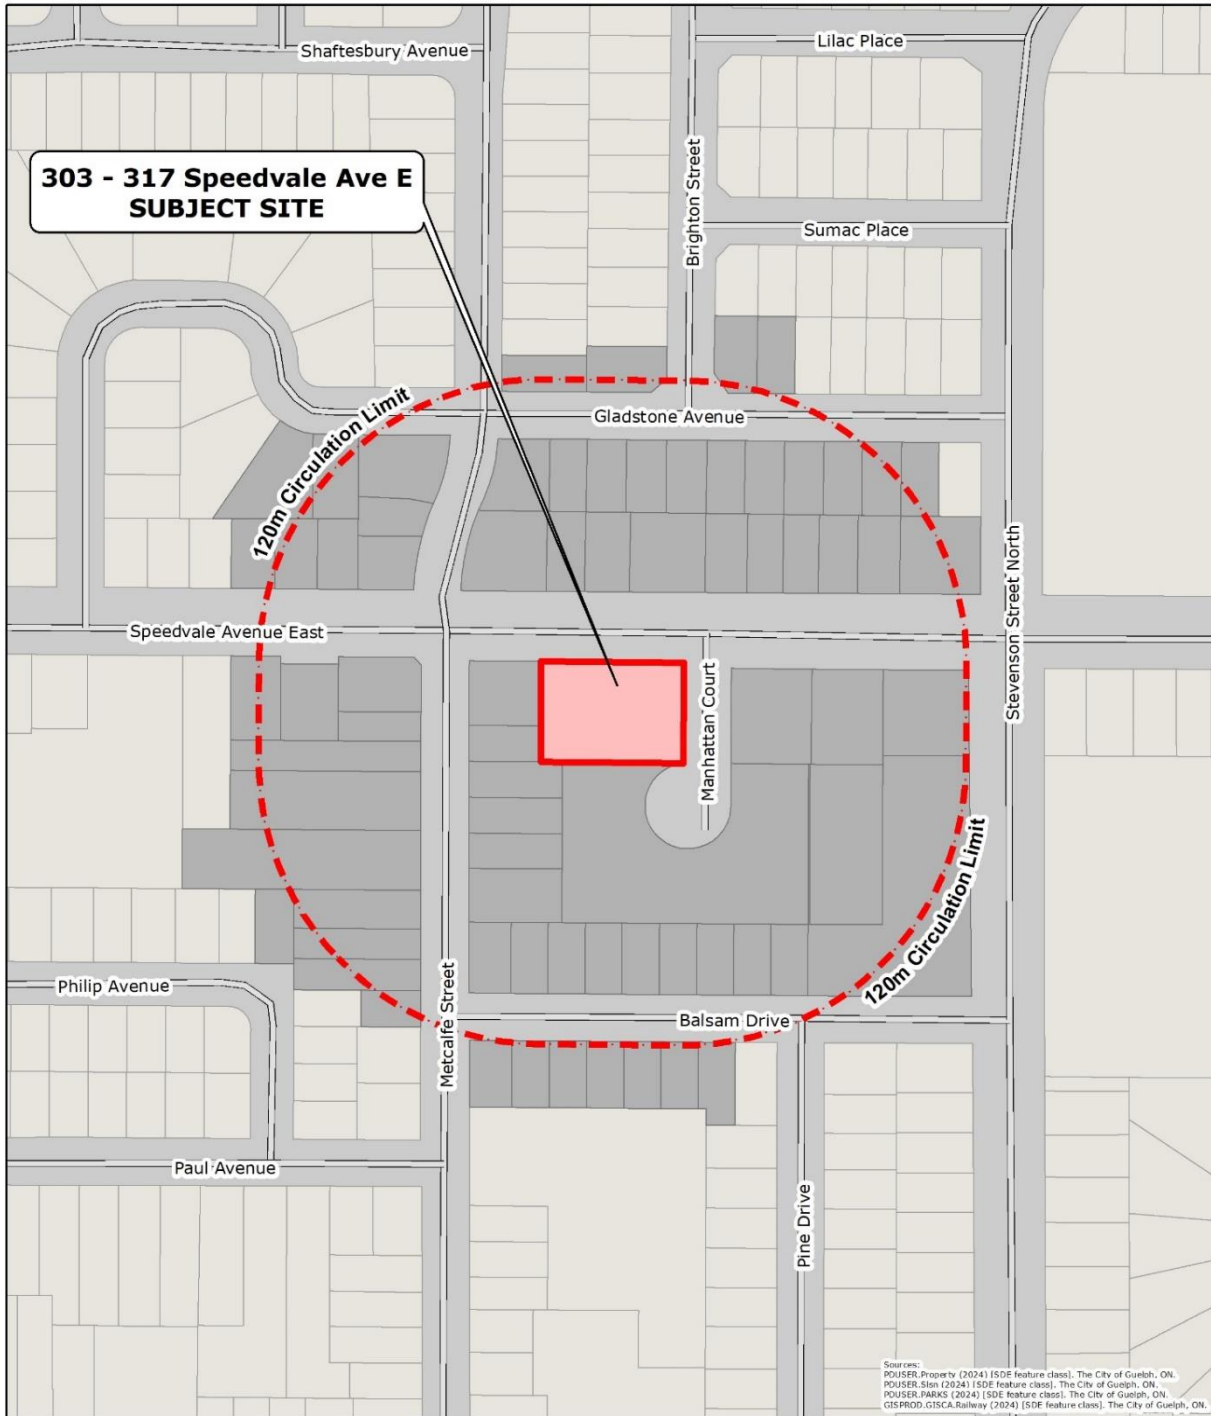

Attachment-1 Location Map and 120 metre Circulation

Figure 1: 303-317 Speedvale Avenue E.

LOCATION MAP and CIRCULATION AREA
303 - 317 Speedvale Avenue East

Produced by the City of Guelph
Planning and Building Services - Development Planning
June 2024