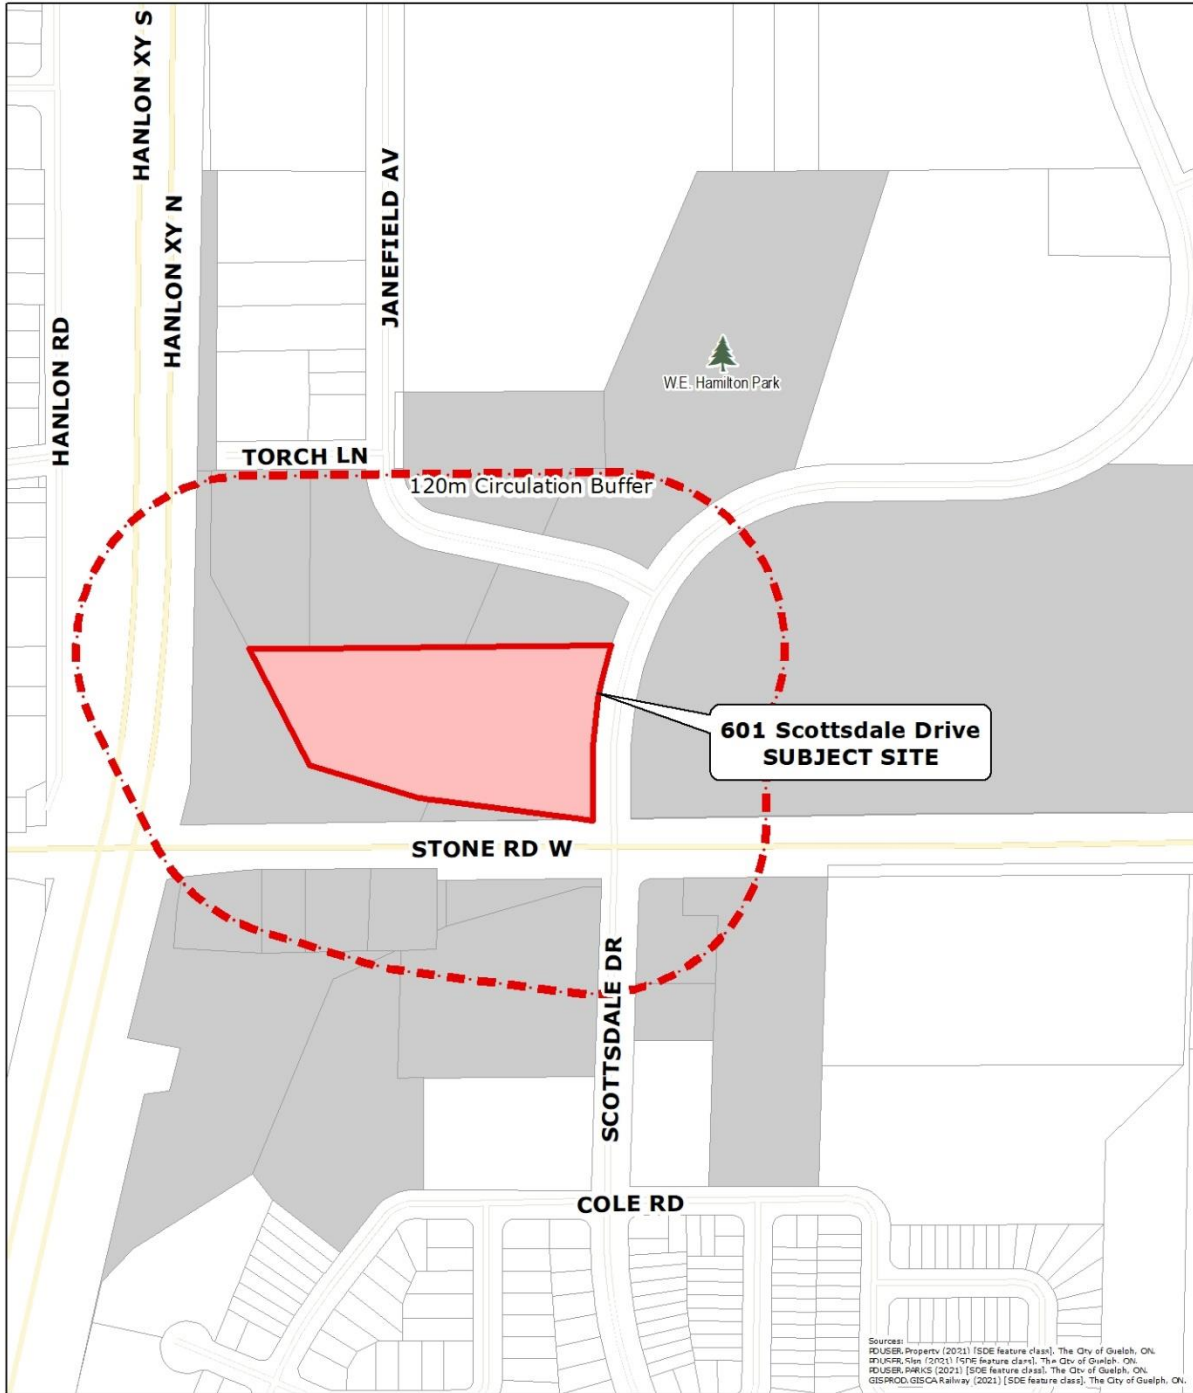

Attachment-1 Location Map

LOCATION MAP and 120m CIRCULATION BUFFER 601 Scottsdale Drive