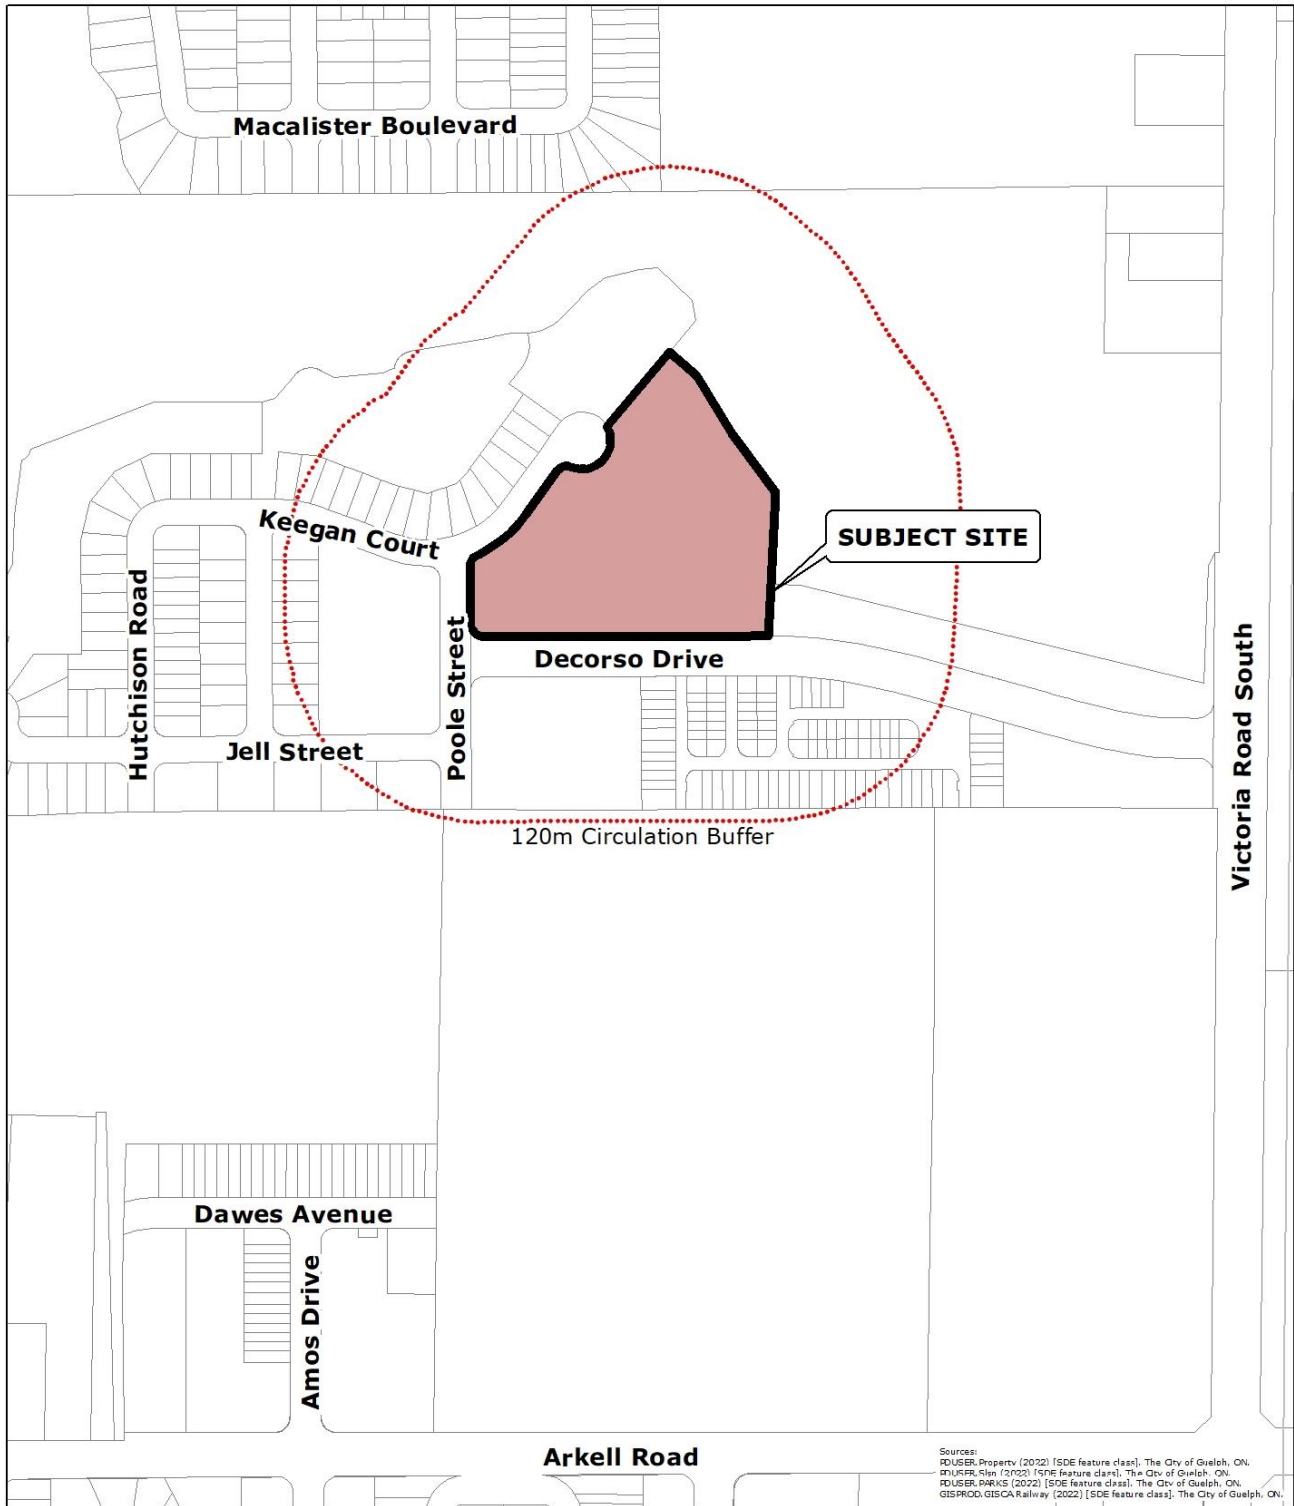

Attachment-1 Location Map and 120m Circulation

LOCATION MAP and 120m CIRCULATION BUFFER 12 Poole Street