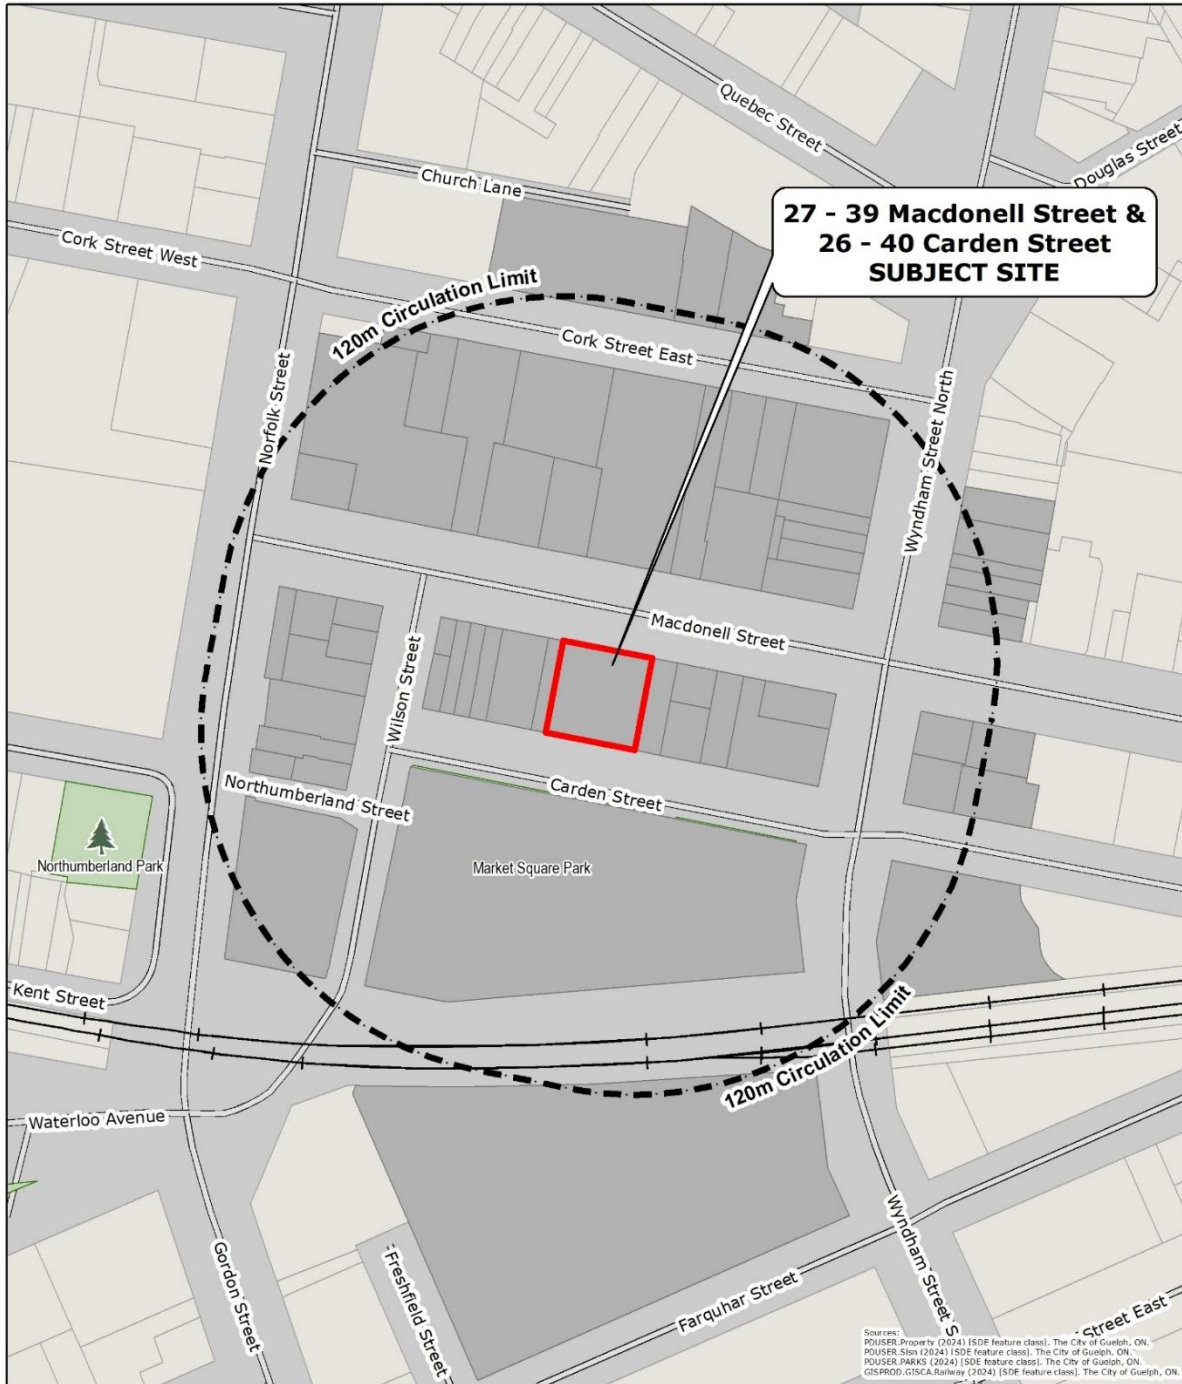

Attachment-1 Location Map and 120 metre Circulation

Figure 1 27-39 Macdonell Street and 26-40 Carden Street

0 10 20 40 60 80 m

Produced by the City of Guelph
Planning and Building Services - Development Planning
August 2024

**LOCATION MAP and
CIRCULATION AREA
27 - 39 Macdonell Street and
26 - 40 Carden Street**

City of Guelph
Making a Difference