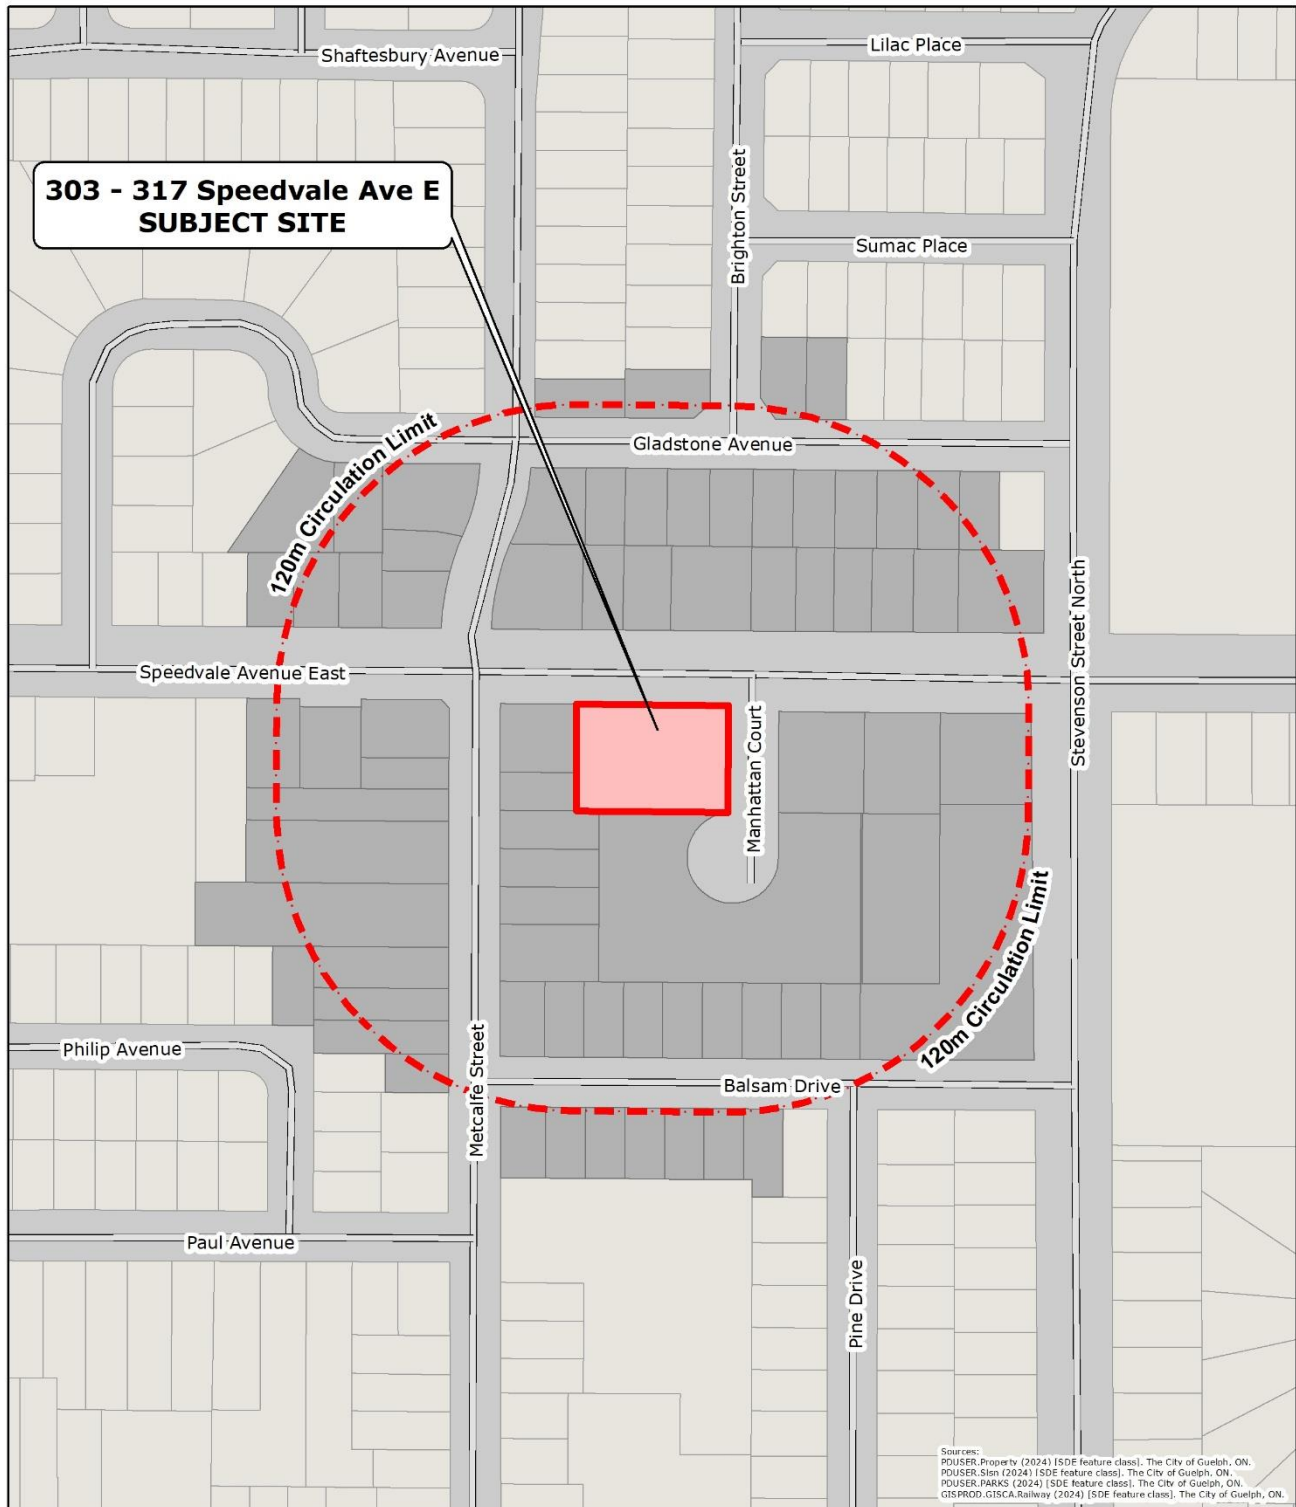

Attachment-1 Location Map

Figure 1: Map of 120 metre circulation area

0 25 50 100 m

**LOCATION MAP and
CIRCULATION AREA
303 - 317 Speedvale Avenue East**

Produced by the City of Guelph
Planning and Building Services - Development Planning
June 2024