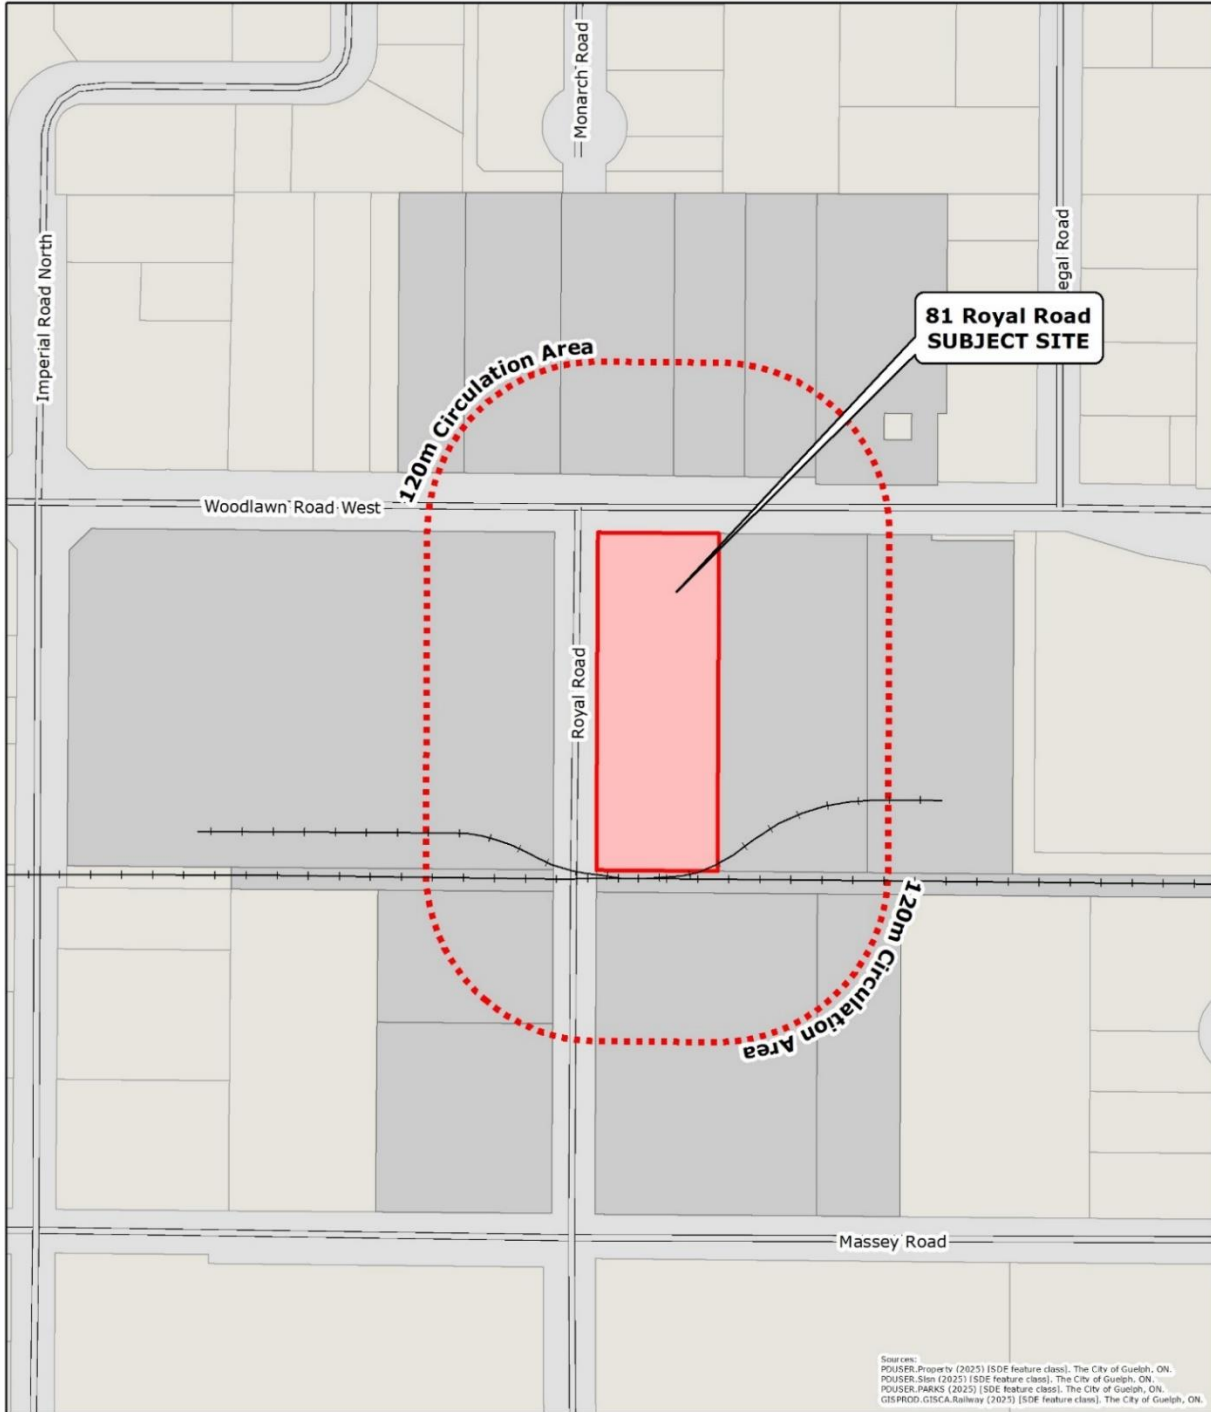

# Attachment-1 Location Map and 120 metre Circulation

Figure 1: Location Map and 120m Circulation

0 25 50 100 150 m

Produced by the City of Guelph  
Planning and Building Services - Development Planning  
February 2025

**LOCATION MAP and  
120m CIRCULATION AREA  
81 Royal Road**