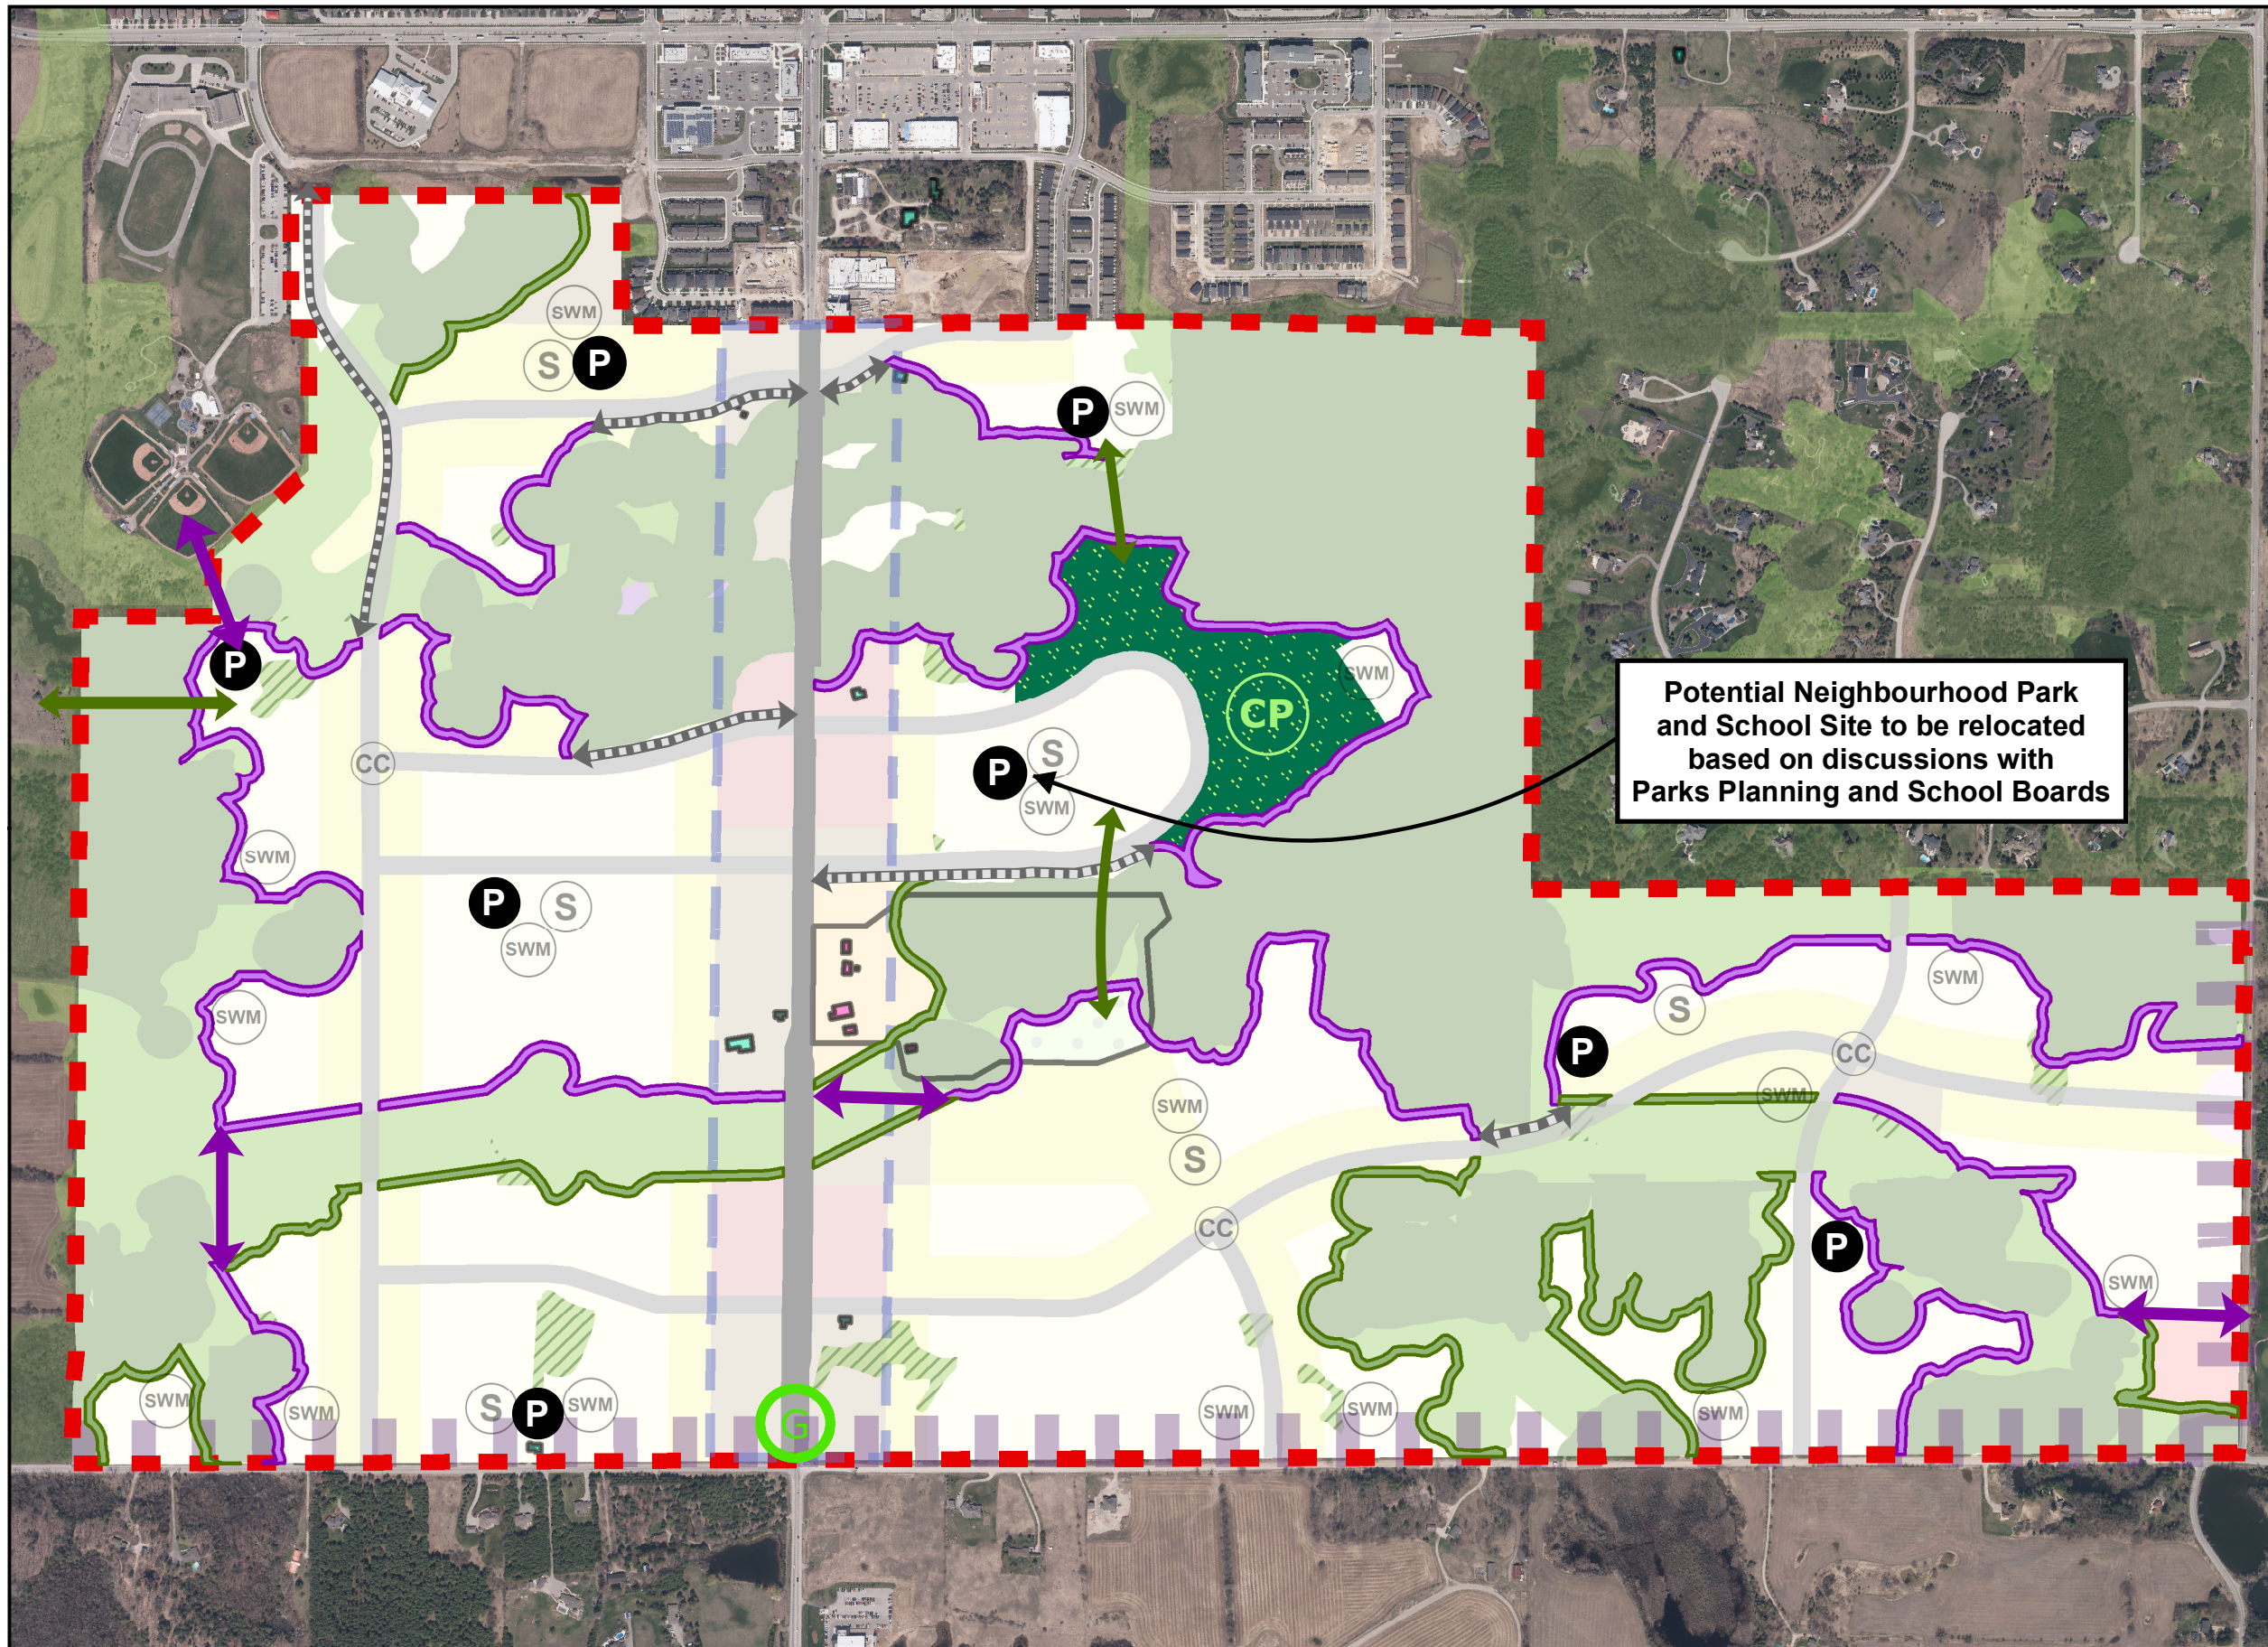

COMPONENTS OF RECOMMENDED OPEN SPACE SYSTEM

Legend

- Clair-Maltby Secondary Plan Boundary

Open Space System Components

- Community Park
- Potential Neighbourhood Parks
- Preferred Moraine Ribbon Locations
- Other Potential Moraine Ribbon Locations
- Potential Trail Connection
- Enhanced Pedestrian & Cycle Facilities
- Potential Active Transportation Link

Potential Neighbourhood Park and School Site to be relocated based on discussions with Parks Planning and School Boards

Note:
Other elements of the preferred Community Concept Plan endorsed by Council in May 2019 are shown underlying the Open Space System components for context only.