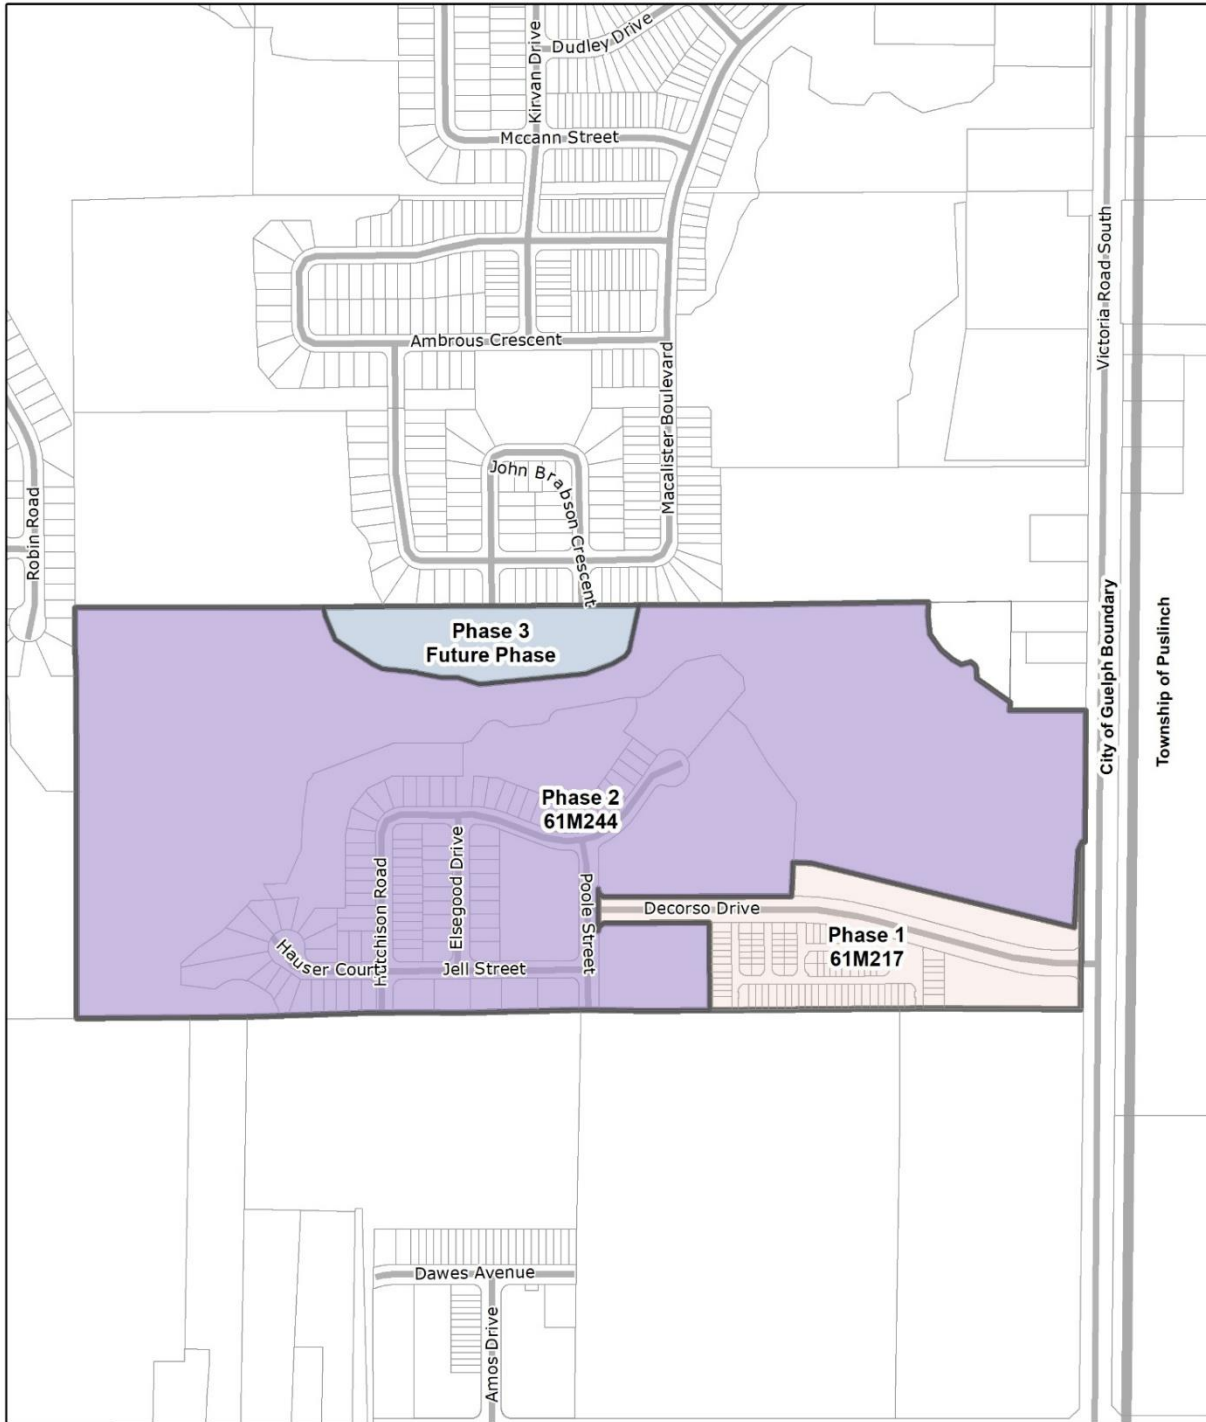

# Attachment-1 Location Map

Figure 1: Location Map

  
0 25 50 100 150 200 m

**LOCATION MAP**  
**1159 Victoria Road South Phasing Plan**

Produced by the City of Guelph  
Development Planning  
Planning and Building Services  
July 2022