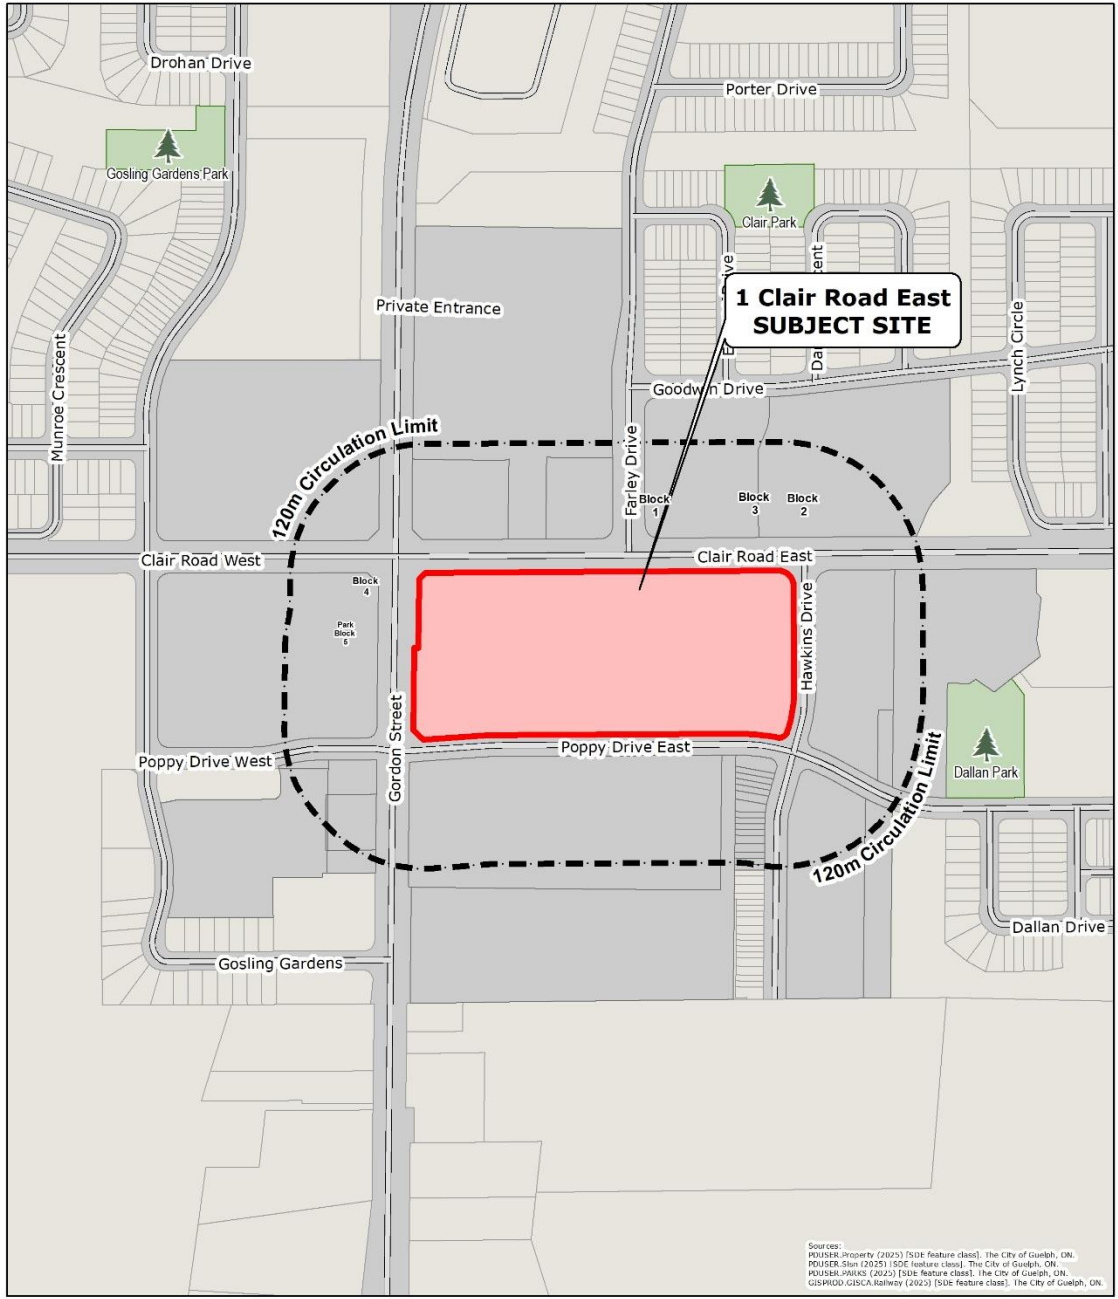

# Attachment-1 Location Map and 120 metre Circulation

Figure 1: Location Map and 120 metre Circulation

**LOCATION MAP and CIRCULATION AREA**  
**1 Clair Road East**

Produced by the City of Guelph  
Planning and Building Services - Development Planning  
July 2025