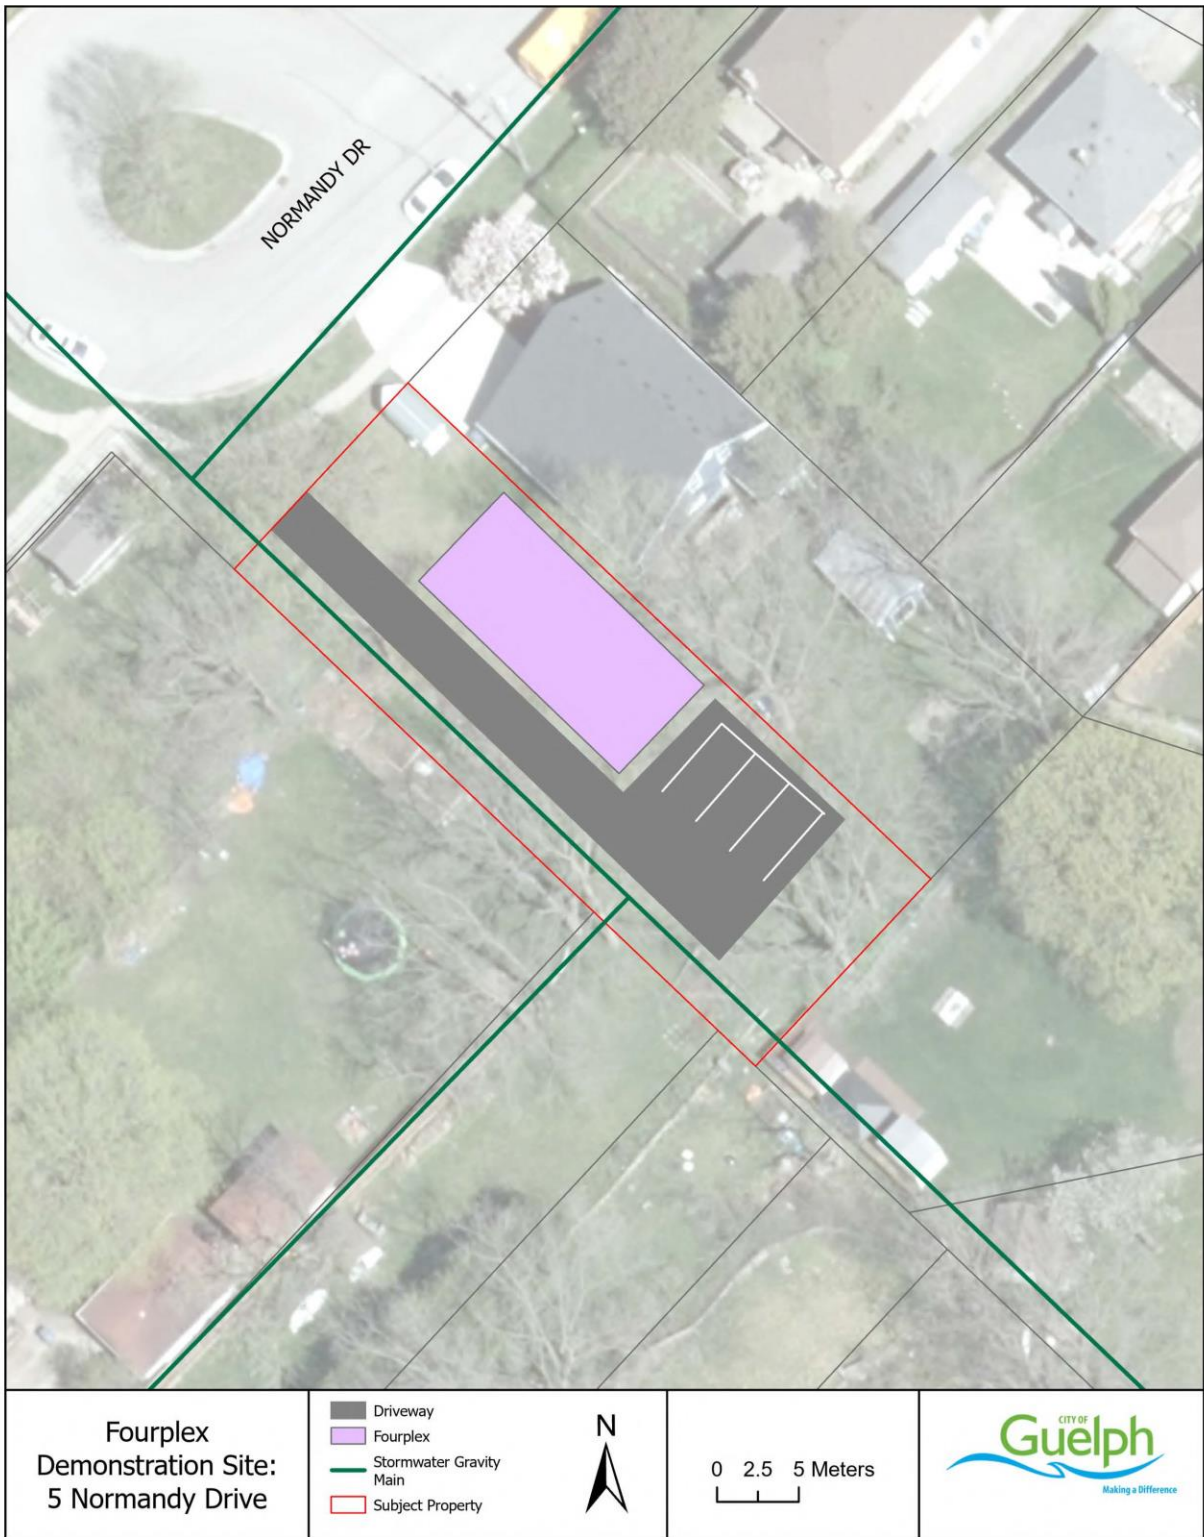

Attachment 1 – Preliminary Site Concepts

Figure 1: 5 Normandy Drive fourplex site concept: PRELIMINARY FOR DISCUSSION

Created By: The City of Guelph

Data Ownership: The City of Guelph

Coordinate System: UTM Zone 17N

Datum: NAD 83

Created Date: 2025-06-30

Figure 2: 7 Eastview Road fourplexes site concept: PRELIMINARY FOR DISCUSSION

Created By: The City of Guelph

Data Ownership: The City of Guelph

Coordinate System: UTM Zone 17N